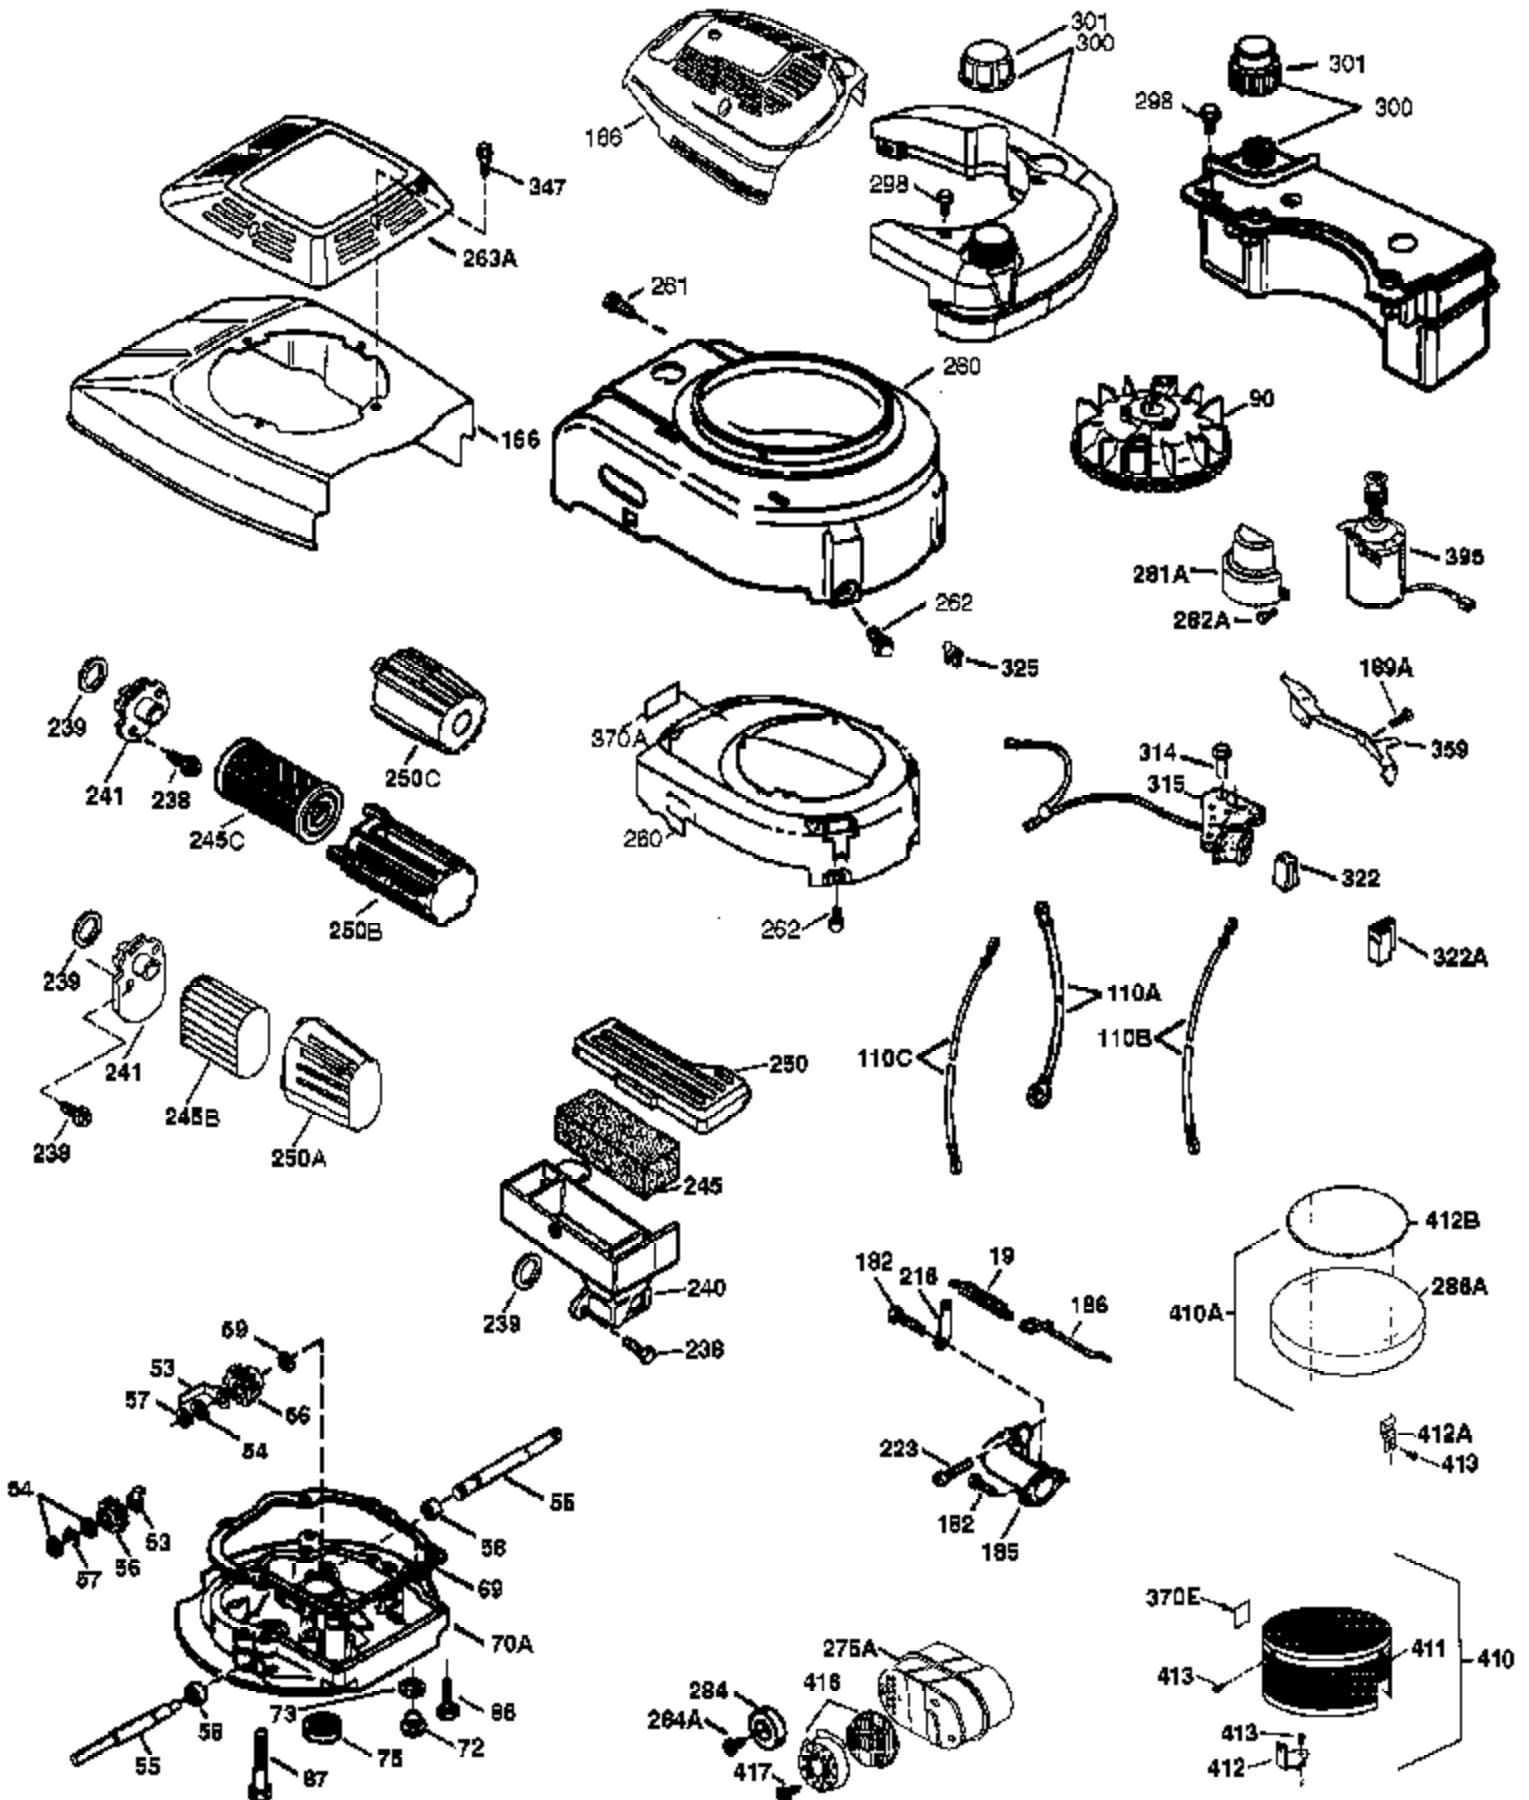

Ref #	Part Number	Qty	Description
19	37453	1	Extension Spring
41	40042	1	Piston & Pin Ass'y. (Std.) (Incl. 43)
41	40043	1	Piston & Pin Ass'y. (.010" OS) (Incl. 43)
69	37609	1	* Mounting Flange Gasket
72	37614	1	Oil Drain Plug
75	27897	1	Oil Seal
86	650488	6	Screw, 1/4-20 x 1-1/4"
90	611112	1	Flywheel
182	6201	2	Screw, 1/4-28 x 7/8"
185	37466	1	Intake Pipe
186	36255	1	Governor Link
223	650451	2	Screw, 1/4-20 x 1"
238	650932	2	Screw, 10-32 x 49/64"
239	34338	1	* Air Cleaner Gasket
241	36919	1	Air Cleaner Collar
245	36905	1	Air Cleaner Filter
250	37122	1	Air Cleaner Cover
260	37786	1	Blower Housing
261	30200	2	Screw, 10-24 x 9/16"
262	650831	2	Screw, 1/4-20 x 1/2"
263A	36758	1	Engine Shroud
298	28763	2	Screw, 10-32 x 35/64"
300	35586A	1	Fuel Tank (Incl. 292 & 301)
301	36246	1	Fuel Cap
347	650898A	4	Screw, 10-32 x 27/32"
370A	36261	2	Lubrication Decal
416	37530	1	Spark Arrestor Kit (Incl. 417)(Optional)
417	650760	1	Screw, 8-32 x 3/8" (Optional)