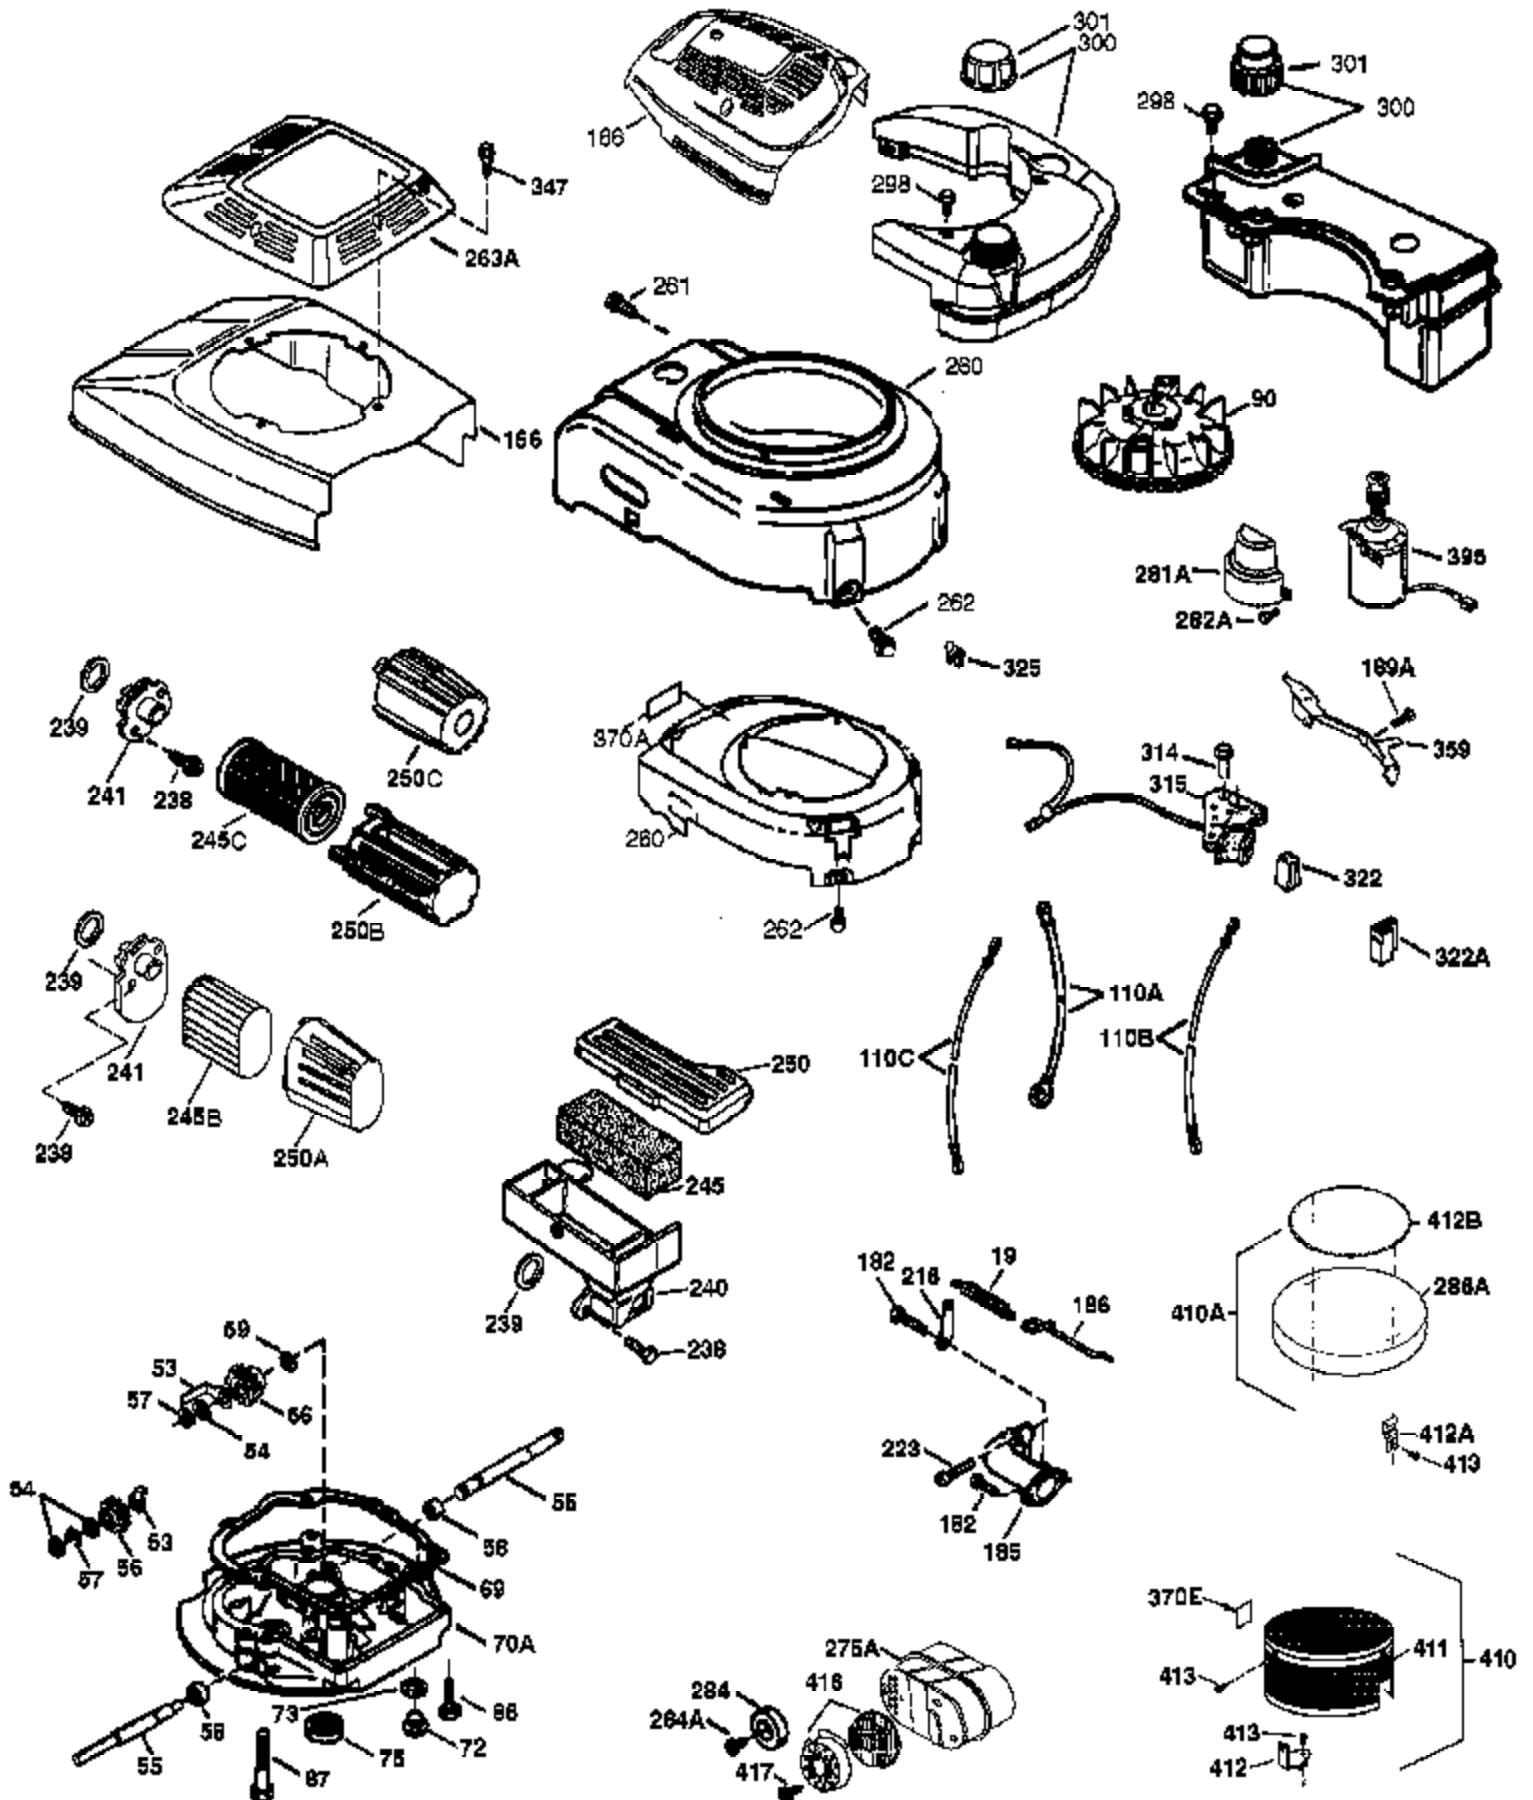

Ref #	Part Number	Qty	Description
19	36281	1	Governor Spring
19	37453	1	Extension Spring
41	40042	1	Piston & Pin Ass'y. (Std.) (Incl. 43)
41	40043	1	Piston & Pin Ass'y. (.010" OS) (Incl. 43)
69	37609	1	* Mounting Flange Gasket
72	37614	1	Oil Drain Plug
75	27897	1	Oil Seal
86	650488	6	Screw, 1/4-20 x 1-1/4"
90	611112	1	Flywheel
182	6201	2	Screw, 1/4-28 x 7/8"
185	37466	1	Intake Pipe
186	32653	1	Governor Link
216	33086	1	R.P.M. Adjusting Lever
223	650451	1	Screw, 1/4-20 x 1"
238	650932	2	Screw, 10-32 x 49/64"
239	34338	1	* Air Cleaner Gasket
241	36919	1	Air Cleaner Collar
245	36905	1	Air Cleaner Filter
250	37122	1	Air Cleaner Cover
260	37696A	1	Blower Housing
261	30200	2	Screw, 10-24 x 9/16"
262	650831	2	Screw, 1/4-20 x 1/2"
263A	36758	1	Engine Shroud
298	28763	2	Screw, 10-32 x 35/64"
300	35586A	1	Fuel Tank (Incl. 292 & 301)
301	36246	1	Fuel Cap
347	650898A	4	Screw, 10-32 x 27/32"
370A	36261	2	Lubrication Decal
416	37530	1	Spark Arrestor Kit (Incl. 417)(Optional)
417	650760	1	Screw, 8-32 x 3/8" (Optional)