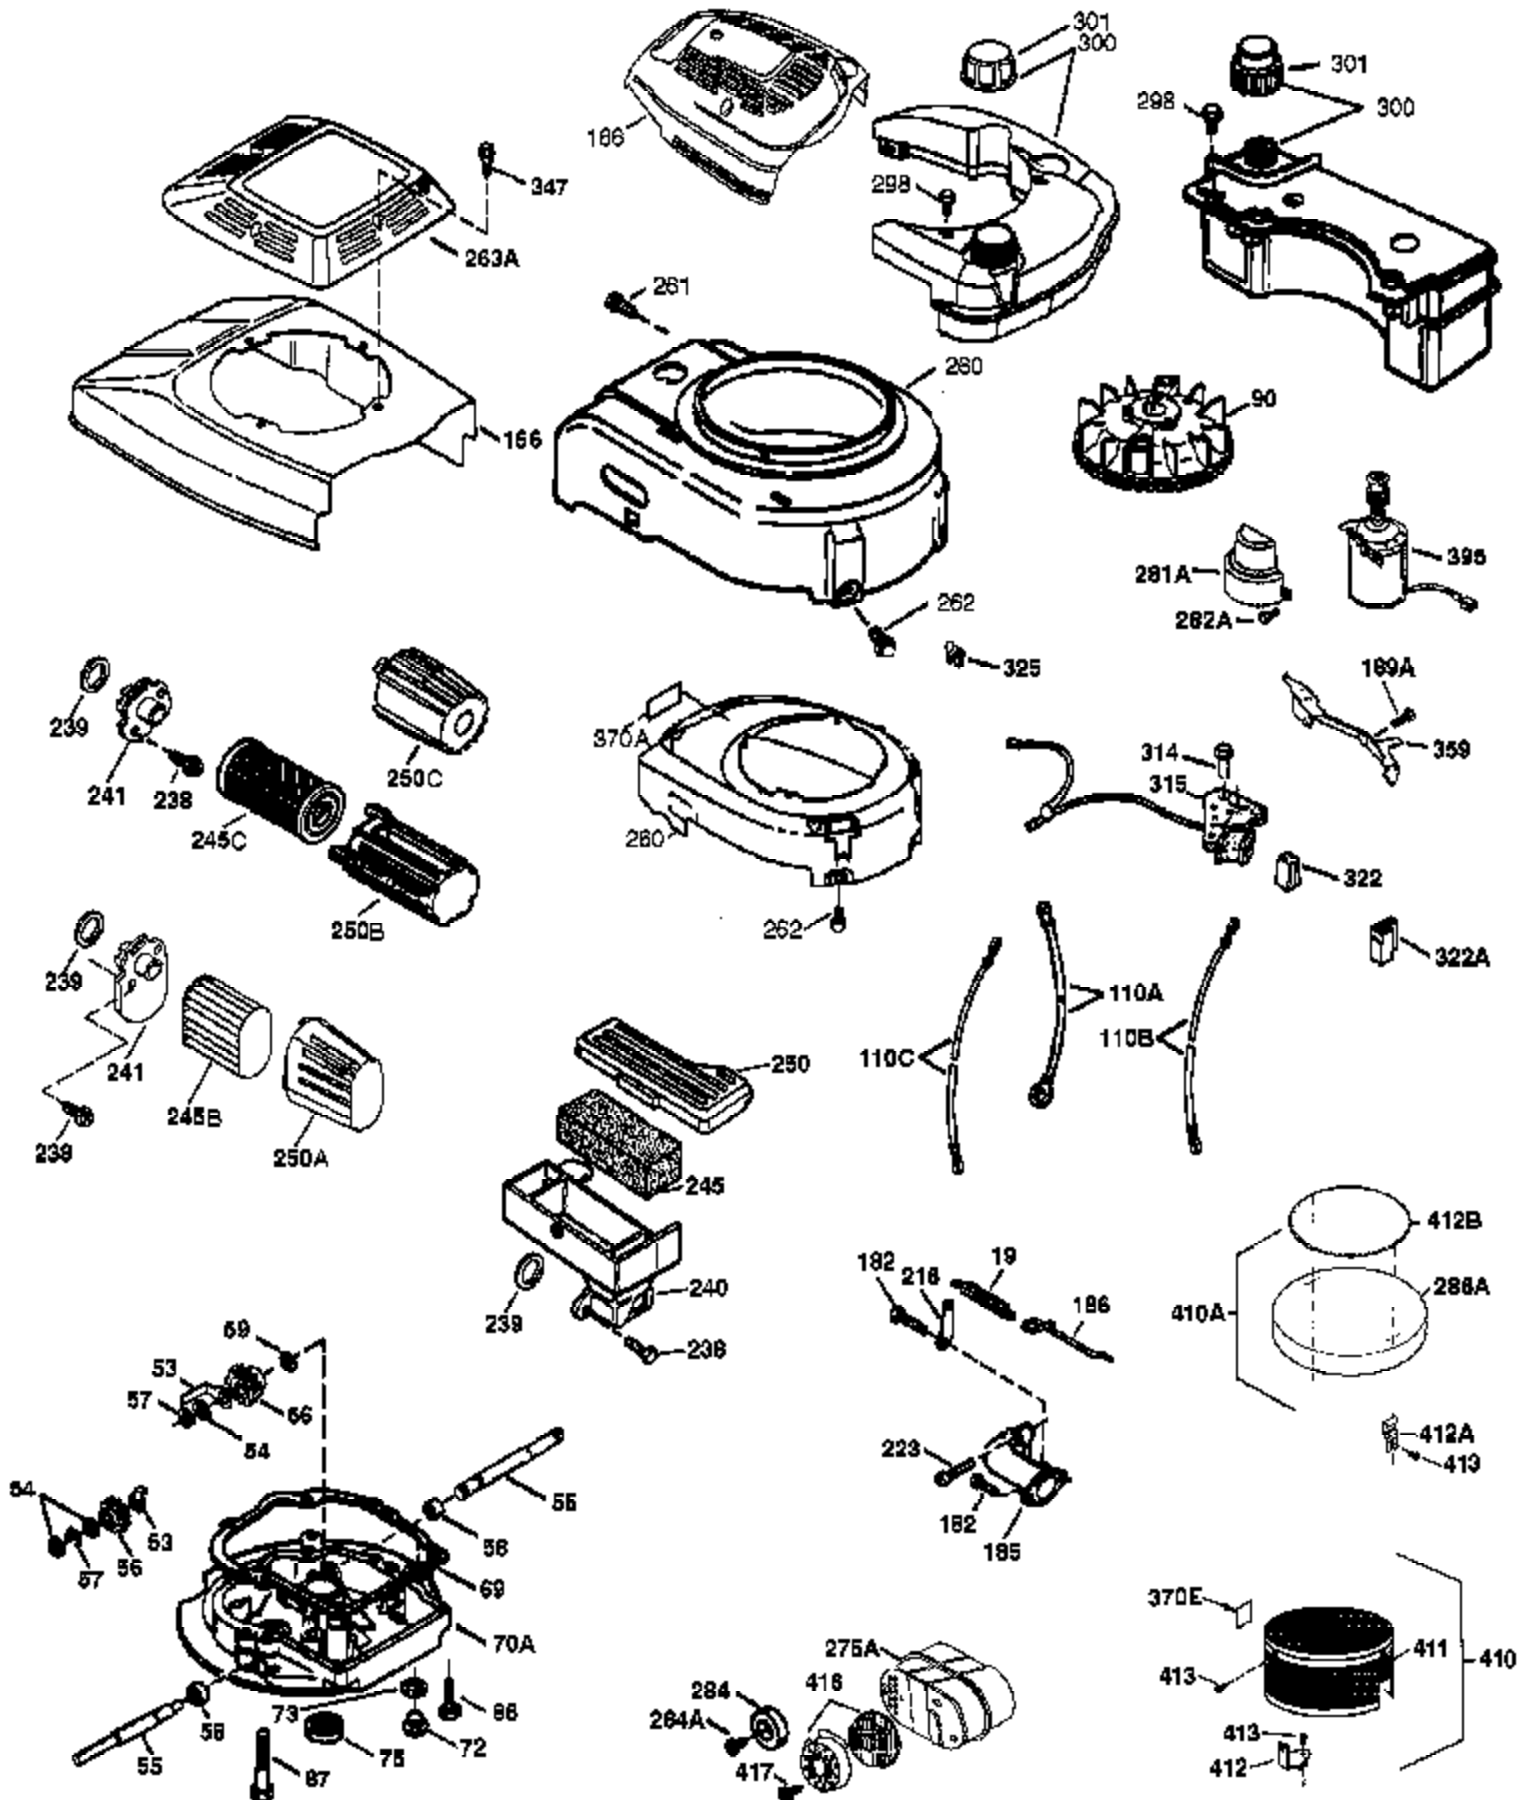

Ref #	Part Number	Qty	Description
41	40042	1	Piston & Pin Ass'y. (Std.) (Incl. 43)
41	40043	1	Piston & Pin Ass'y. (.010" OS)(Incl. 43)
69	37609	1	* Mounting Flange Gasket
72	37614	1	Oil Drain Plug
75	27897	1	Oil Seal
86	650488	6	Screw, 1/4-20 x 1-1/4"
90	611112	1	Flywheel
182	6201	2	Screw, 1/4-28 x 7/8"
185	37466	1	Intake Pipe
186	34337	1	Governor Link
223	650451	1	Screw, 1/4-20 x 1"
238	650932	2	Screw, 10-32 x 49/64"
239	34338	1	* Air Cleaner Gasket
241	35797	1	Air Cleaner Collar
245	35066	1	Air Cleaner Filter
250	35986	1	Air Cleaner Cover
260	37786	1	Blower Housing
261	30200	2	Screw, 10-24 x 9/16"
262	650831	2	Screw, 1/4-20 x 1/2"
263A	36758	1	Starter Grille
300	35586A	1	Fuel Tank (Incl. 292 & 301)
301	36246	1	Fuel Cap Ass'y
416	37530	1	Spark Arrestor Kit (Incl. 417)(Optional)
417	650760	1	Screw, 8-32 x 3/8" (Optional)