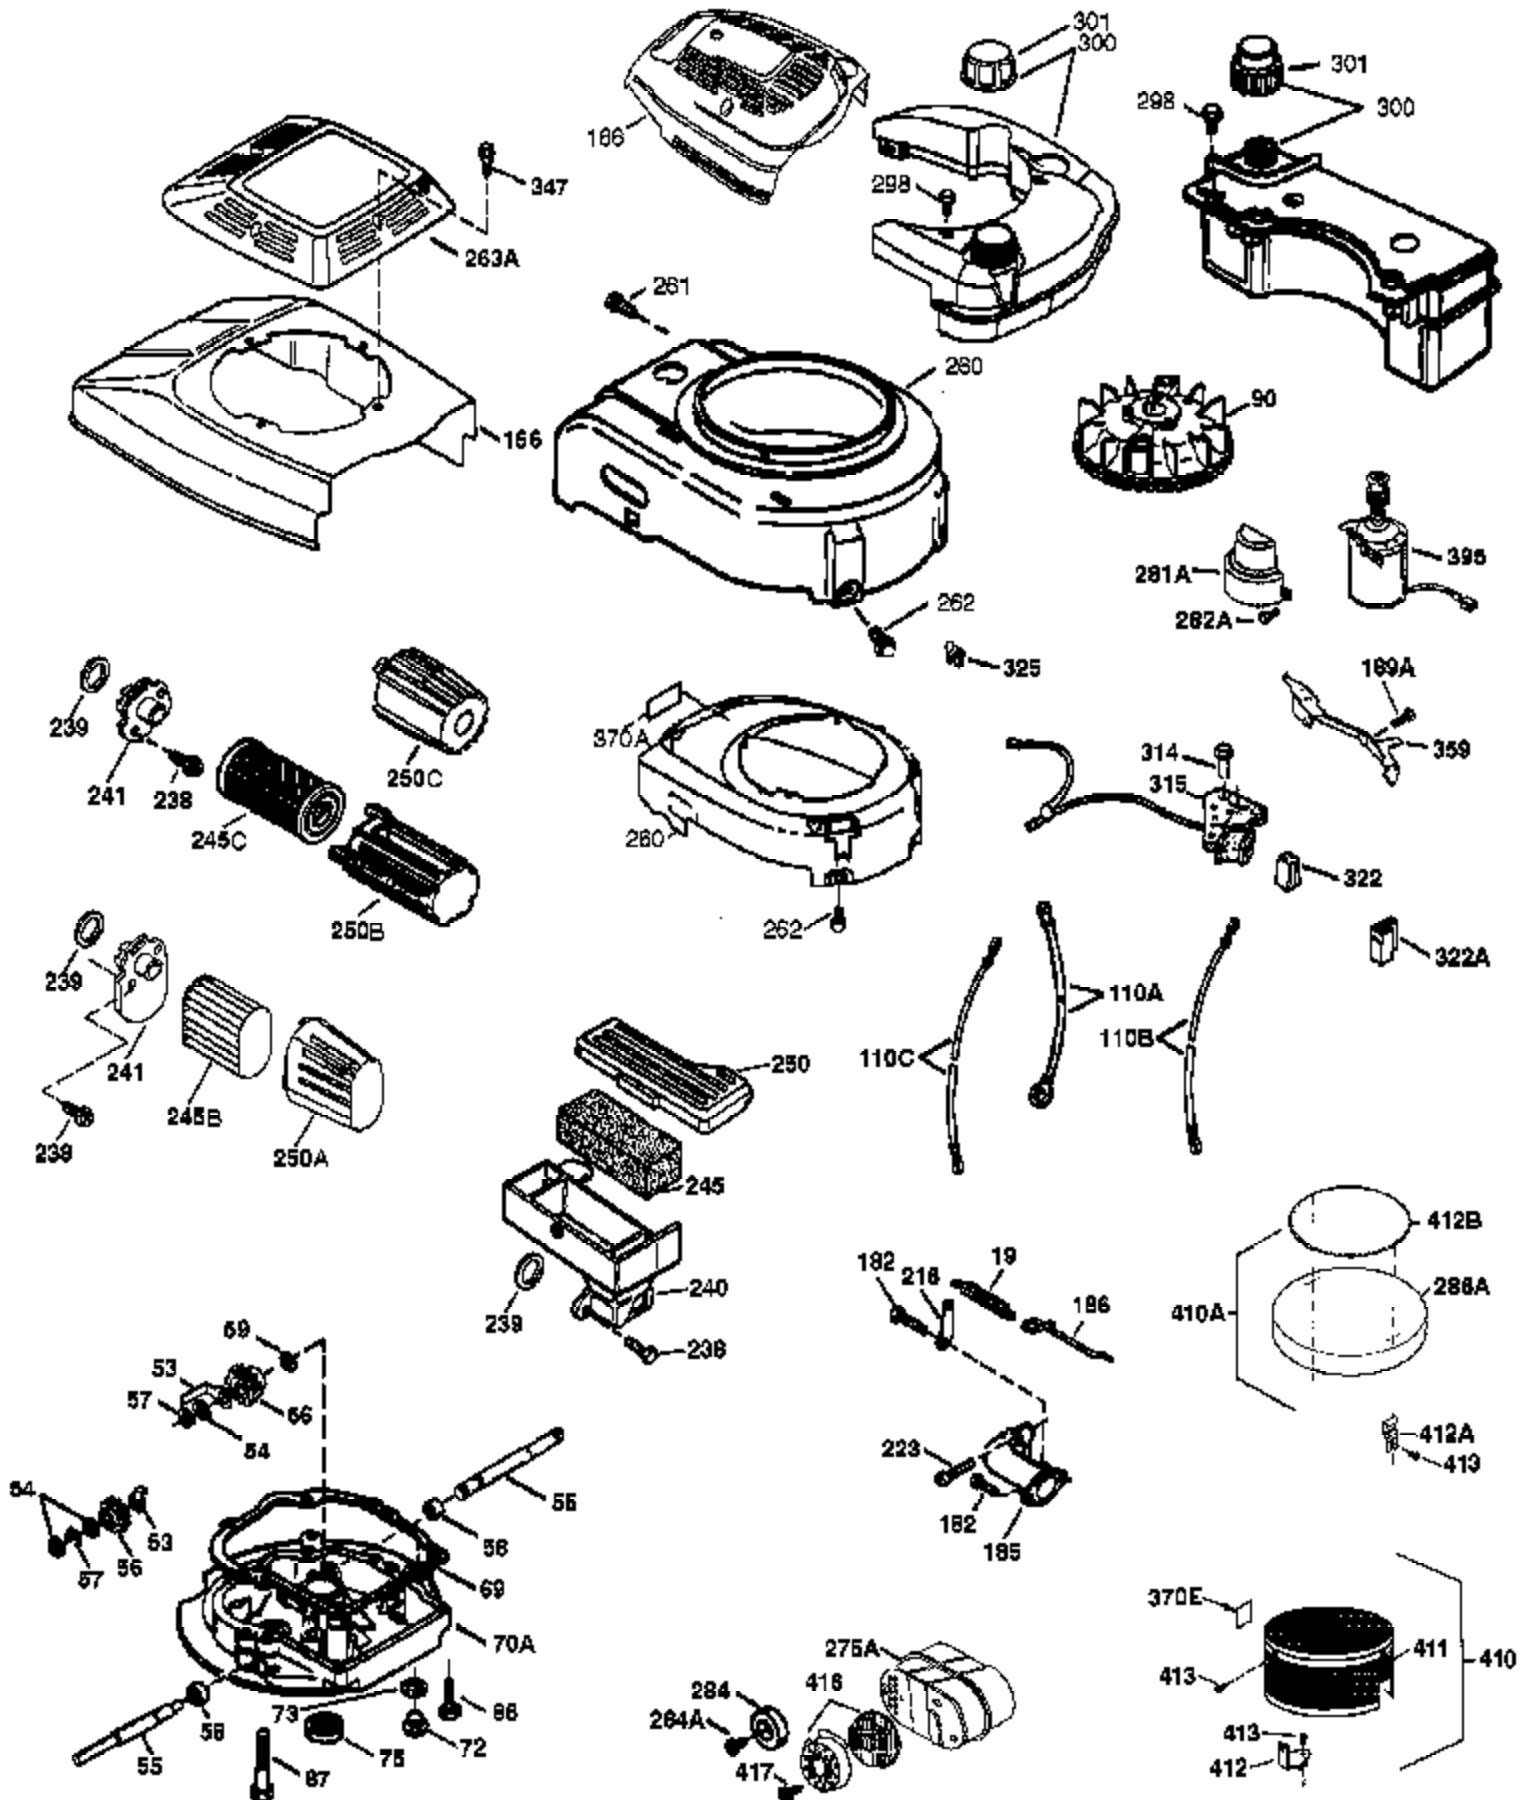

Ref #	Part Number	Qty	Description
19	36281	2	Governor Spring
41	40042	1	Piston & Pin Ass'y. (Std.) (Incl. 43)
41	40043	1	Piston & Pin Ass'y. (.010" OS) (Incl. 43)
69	37609	1	* Mounting Flange Gasket
72	37614	1	Oil Drain Plug
75	27897	1	Oil Seal
86	650488	6	Screw, 1/4-20 x 1-1/4"
90	611112	1	Flywheel
182	6201	2	Screw, 1/4-28 x 7/8"
185	37466	1	Intake Pipe
186	34337	1	Governor Link
223	650451	1	Screw, 1/4-20 x 1"
238	650932	2	Screw, 10-32 x 49/64"
239	34338	1	* Air Cleaner Gasket
241	35797	1	Air Cleaner Collar
245	35066	1	Air Cleaner Filter
250	35986	1	Air Cleaner Cover
260	37786	1	Blower Housing
261	30200	2	Screw, 10-24 x 9/16"
262	650831	2	Screw, 1/4-20 x 1/2"
263A	36758	1	Recoil Grille
300	35586A	1	Fuel Tank (Incl. 292 & 301)
301	36246	1	Fuel Cap
347	651038	1	Screw, 10-32 x 51/64"
370A	36261	2	Lubrication Decal
416	36085	1	Spark Arrestor Kit (Incl. 417)(Optional)
417	650760	1	Screw, 8-32 x 3/8" (Optional)