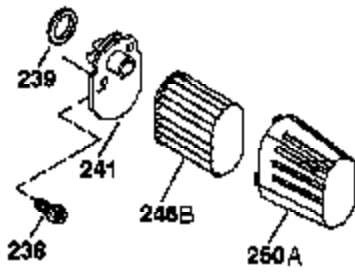

Ref #	Part Number	Qty	Description
238	650806	2	Screw, 10-32 x 5/8"
239	34338	1	* Air Cleaner Gasket
301	36246	1	Fuel Cap
370R	37317	1	Warning Decal
416	36085	1	Spark Arrestor Kit (Incl. 417)(Optional)
417	650821	1	Screw, 10-32 x 1/2" (Optional)
900	0	1	Replacement Engine 750830, order from 71-999
900	0	1	Replacement Short Block 750855, order from 71-999