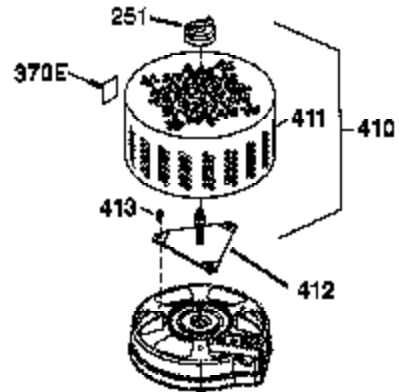

Ref #	Part Number	Qty	Description
238	650932	2	Screw, 10-32 x 49/64"
239	34338	1	* Air Cleaner Gasket
241	35797	1	Air Cleaner Collar
250B	35065	1	Air Cleaner Cover (Craftsman)
275A	36838A	1	Spark Arrestor Muffler (Optional) (Incl. 284,284A,416 & 417)
284A	650821	1	Screw, 10-32 x 1/2" (Optional)
284	36663	1	Muffler Deflector (Incl. 284A)(Optional)
298	28763	3	Screw, 10-32 x 39/64"
301	36246	1	Fuel Cap
370	37269	1	Name Decal
416	37530	1	Spark Arrestor Kit (Incl. 417)(Optional)
417	650821	1	Screw, 10-32 x 1/2" (Optional)
900	750884	1	Rep. Engine, order from 71-999
900	750885	1	Rep. Short Block, order from 71-999