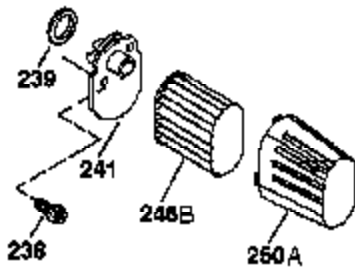

Ref #	Part Number	Qty	Description
238	650932	2	Screw, 10-32 x 49/64"
239	34338	1	* Air Cleaner Gasket
241	35797	1	Air Cleaner Collar
250B	35065	1	Air Cleaner Cover (Craftsman)
275A	36838A	1	Spark Arrestor Muffler (Optional) (Incl. 284,284A,416 & 417)
284A	650821	1	Screw, 10-32 x 1/2" (Optional)
284	36663	1	Muffler Deflector (Incl. 284A)(Optional)
298	28763	3	Screw, 10-32 x 39/64"
301	36246	1	Fuel Cap
370	37269	1	Name Decal
416	37530	1	Spark Arrestor Kit (Incl. 417)(Optional)
417	650821	1	Screw, 10-32 x 1/2" (Optional)
900	750884	1	Rep. Engine, order from 71-999
900	750885	1	Rep. Short Block, order from 71-999