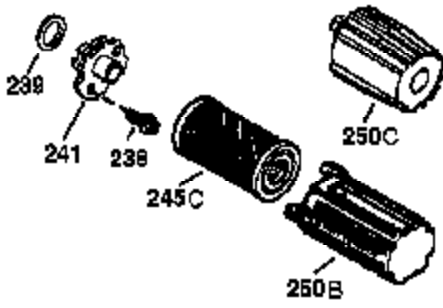

Ref #	Part Number	Qty	Description
238	650932	2	Screw, 10-32 x 49/64"
239	34338	1	* Air Cleaner Gasket
241	35797	1	Air Cleaner Collar
250B	35065	1	Air Cleaner Cover (Craftsman)
275A	36838A	1	Spark Arrestor Muffler (Optional) (Incl. 284,284A,416 & 417)
284A	650821	1	Screw, 10-32 x 1/2" (Optional)
284	36663	1	Muffler Deflector (Incl. 284A)(Optional)
298	28763	3	Screw, 10-32 x 39/64"
301	36246	1	Fuel Cap
370	37269	1	Name Decal
416	37530	1	Spark Arrestor Kit (Incl. 417)(Optional)
417	650821	1	Screw, 10-32 x 1/2" (Optional)
900	750884	1	Rep. Engine, order from 71-999
900	750885	1	Rep. Short Block, order from 71-999