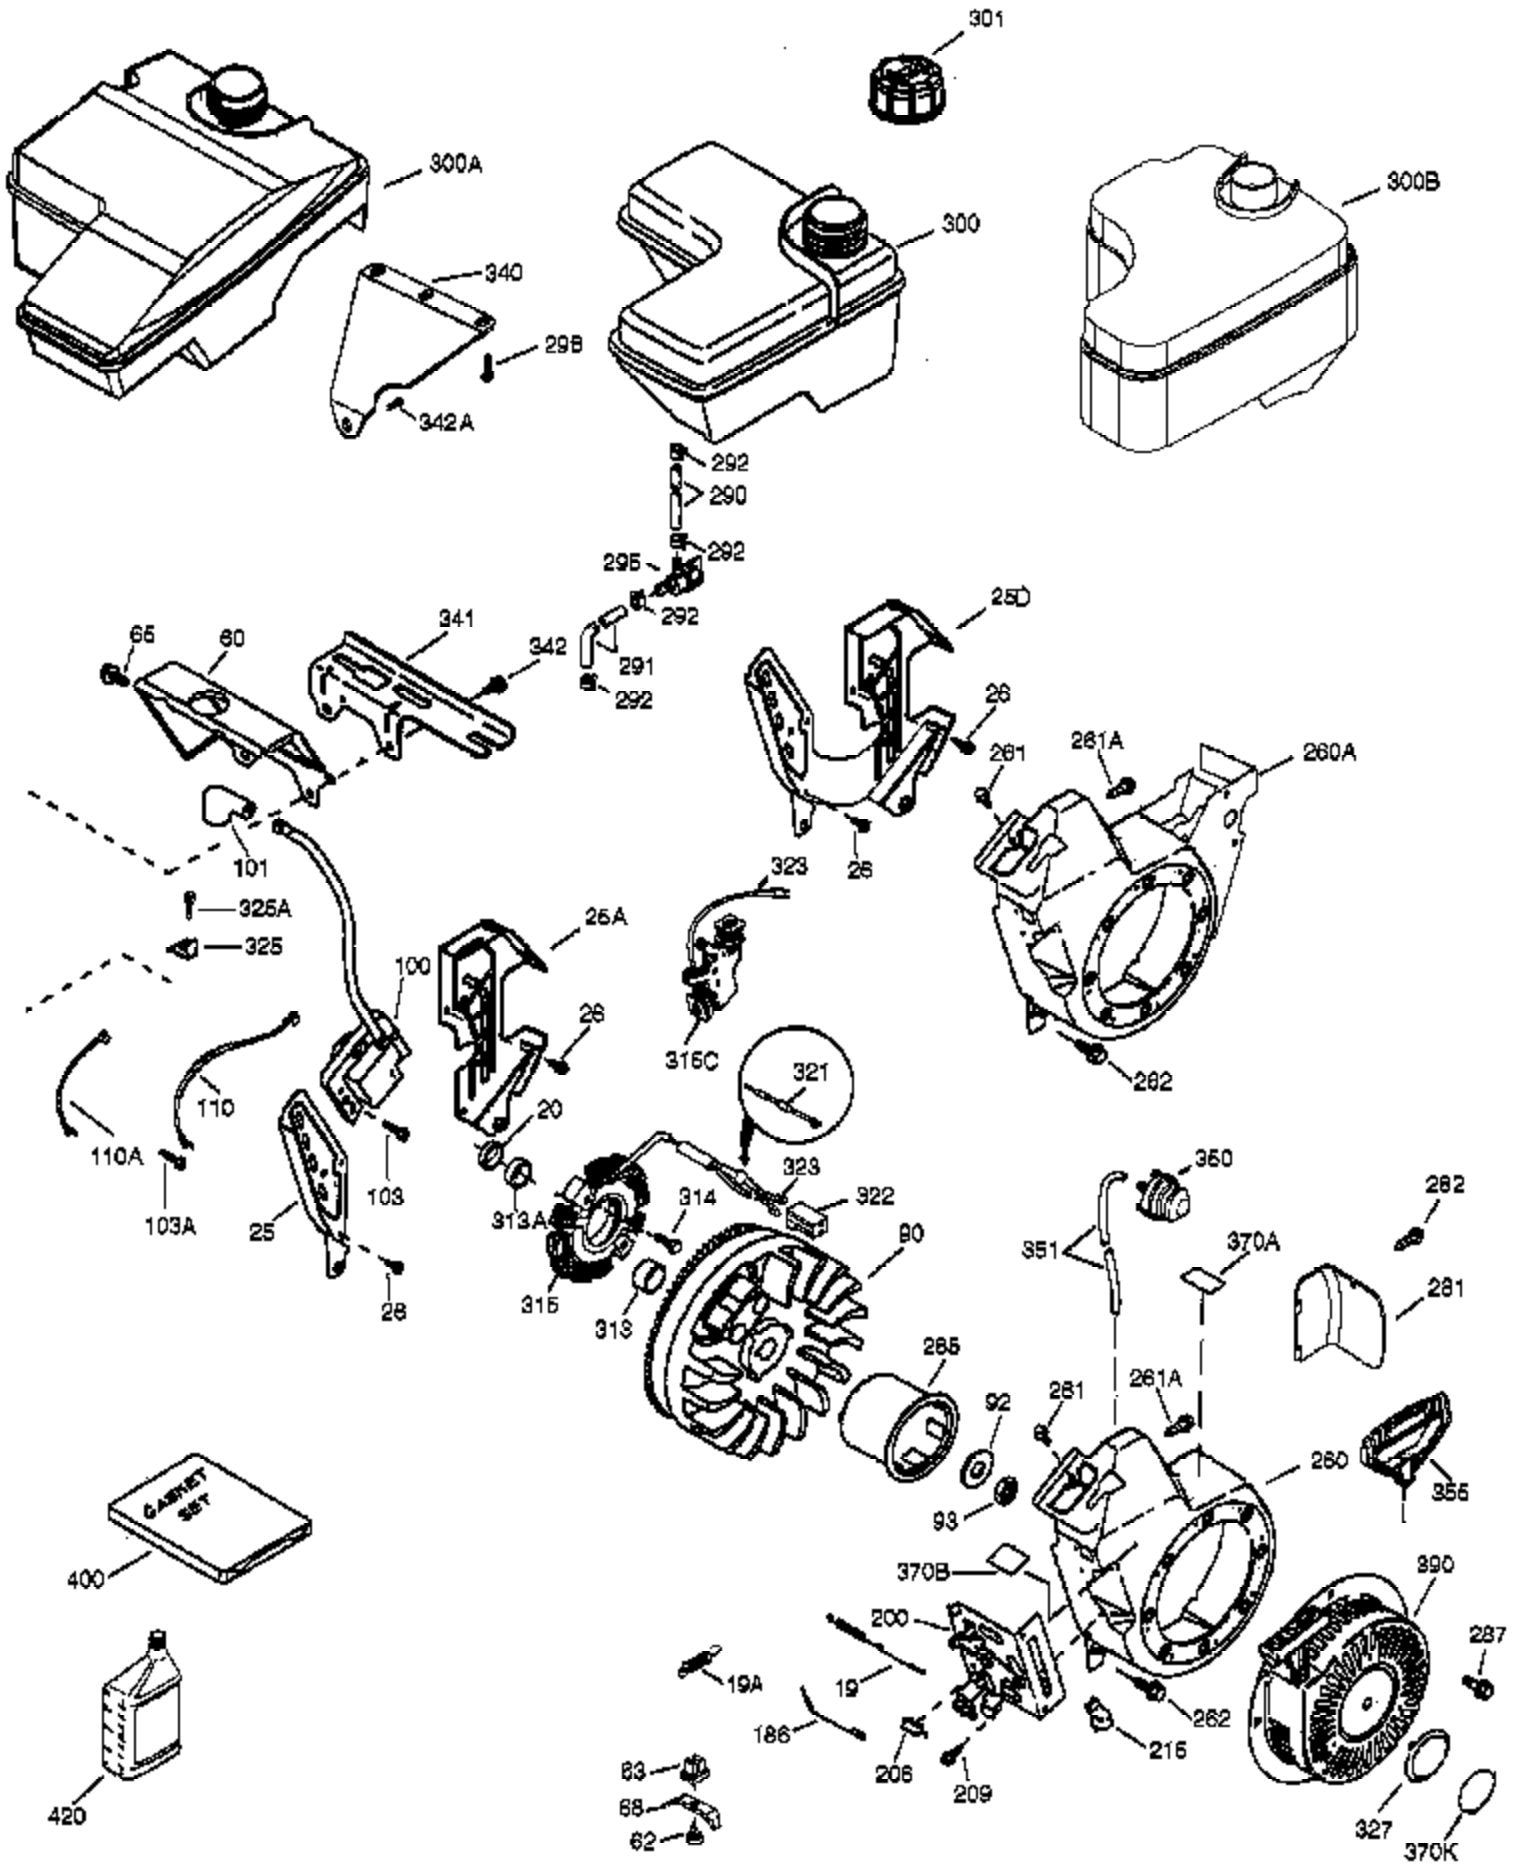

Ref #	Part Number	Qty	Description
19	31426	1	Throttle Spring
20	32600	1	Oil Seal
25	36552	1	Blower Housing Baffle (Incl. 262)
25A	35883	1	Baffle Extension
26A	650926	1	Screw, 8-32 x 21/64"
26	650802	2	Screw, 1/4-20 x 5/8"
60	29745	1	Blower Housing Extension
65	650128	1	Screw, 10-24 x 1/2"
90	611199	1	Flywheel (W/Ring Gear)
92	650815	1	Belleville Washer
93	650816	1	Flywheel Nut
100	34443C	1	Solid State Ignition
101	610118	1	Spark Plug Cover
102	651024	2	Solid State Mounting Stud
103	651007	2	Screw, T-15, 10-24 x 15/16"
110	35182	1	Ground Wire
110A	36874	1	Ground Wire
127	650691	1	Washer
130B	650818	1	Screw, 5/16-18 x 1-1/2"
169	27234A	2	* Valve Cover Gasket
170	27666	1	Breather Body
171	31410	1	Breather Element
172	34146	1	Valve Cover
174	650783	2	Screw, 10-24 x 3/4"
181	650870	1	Screw, 1/4-28 x 1-11/16"
186	32698	1	Governor Link
200	36677	1	Control Bracket (Incl. 203 thru 209A)
203	31342	1	Compression Spring
204	651029	1	Screw, T-10, 5-40 x 7/16"
206	610973	1	Terminal
215	35440	1	Control Knob
260	35656A	1	Blower Housing
262	650737	2	Screw, 1/4-20 x 1/2"
267	34212	1	Hold Down Bracket
268	30200	1	Screw, 10-24 x 9/16"
274	33670A	1	* Exhaust Gasket
285	36467B	1	Starter Cup
287	650926	2	Screw, 8-32 x 21/64"
290	30705	1	Fuel Line
290	29774	1	Fuel Line (1.50")
292	26460	2	Fuel Line Clamp
295	35857	1	Fuel Shut-Off Valve
298	650665	2	Screw, 1/4-15 x 3/4"
300	35584	1	Fuel Tank (Incl. 292 & 301)
301	37844	1	Fuel Cap
313	34080	1	Spacer
329A	651060	1	Screw, 8-32 x 23/64"
340	36247	1	Fuel Tank Bracket
342A	650675	2	Washer
342	30063	1	Screw, T-30, 1/4-20 x 1/2"
345	33344	1	Heat Baffle
350	570682A	1	Primer Assembly
351	32180C	1	Primer Line
355	590574	1	Starter Handle (Mitten Grip)
364A	37673	1	Locking Plate
370A	36261	1	Instruction Decal
370B	35282	1	Speed Control Decal
370K	36695	1	Starter Decal