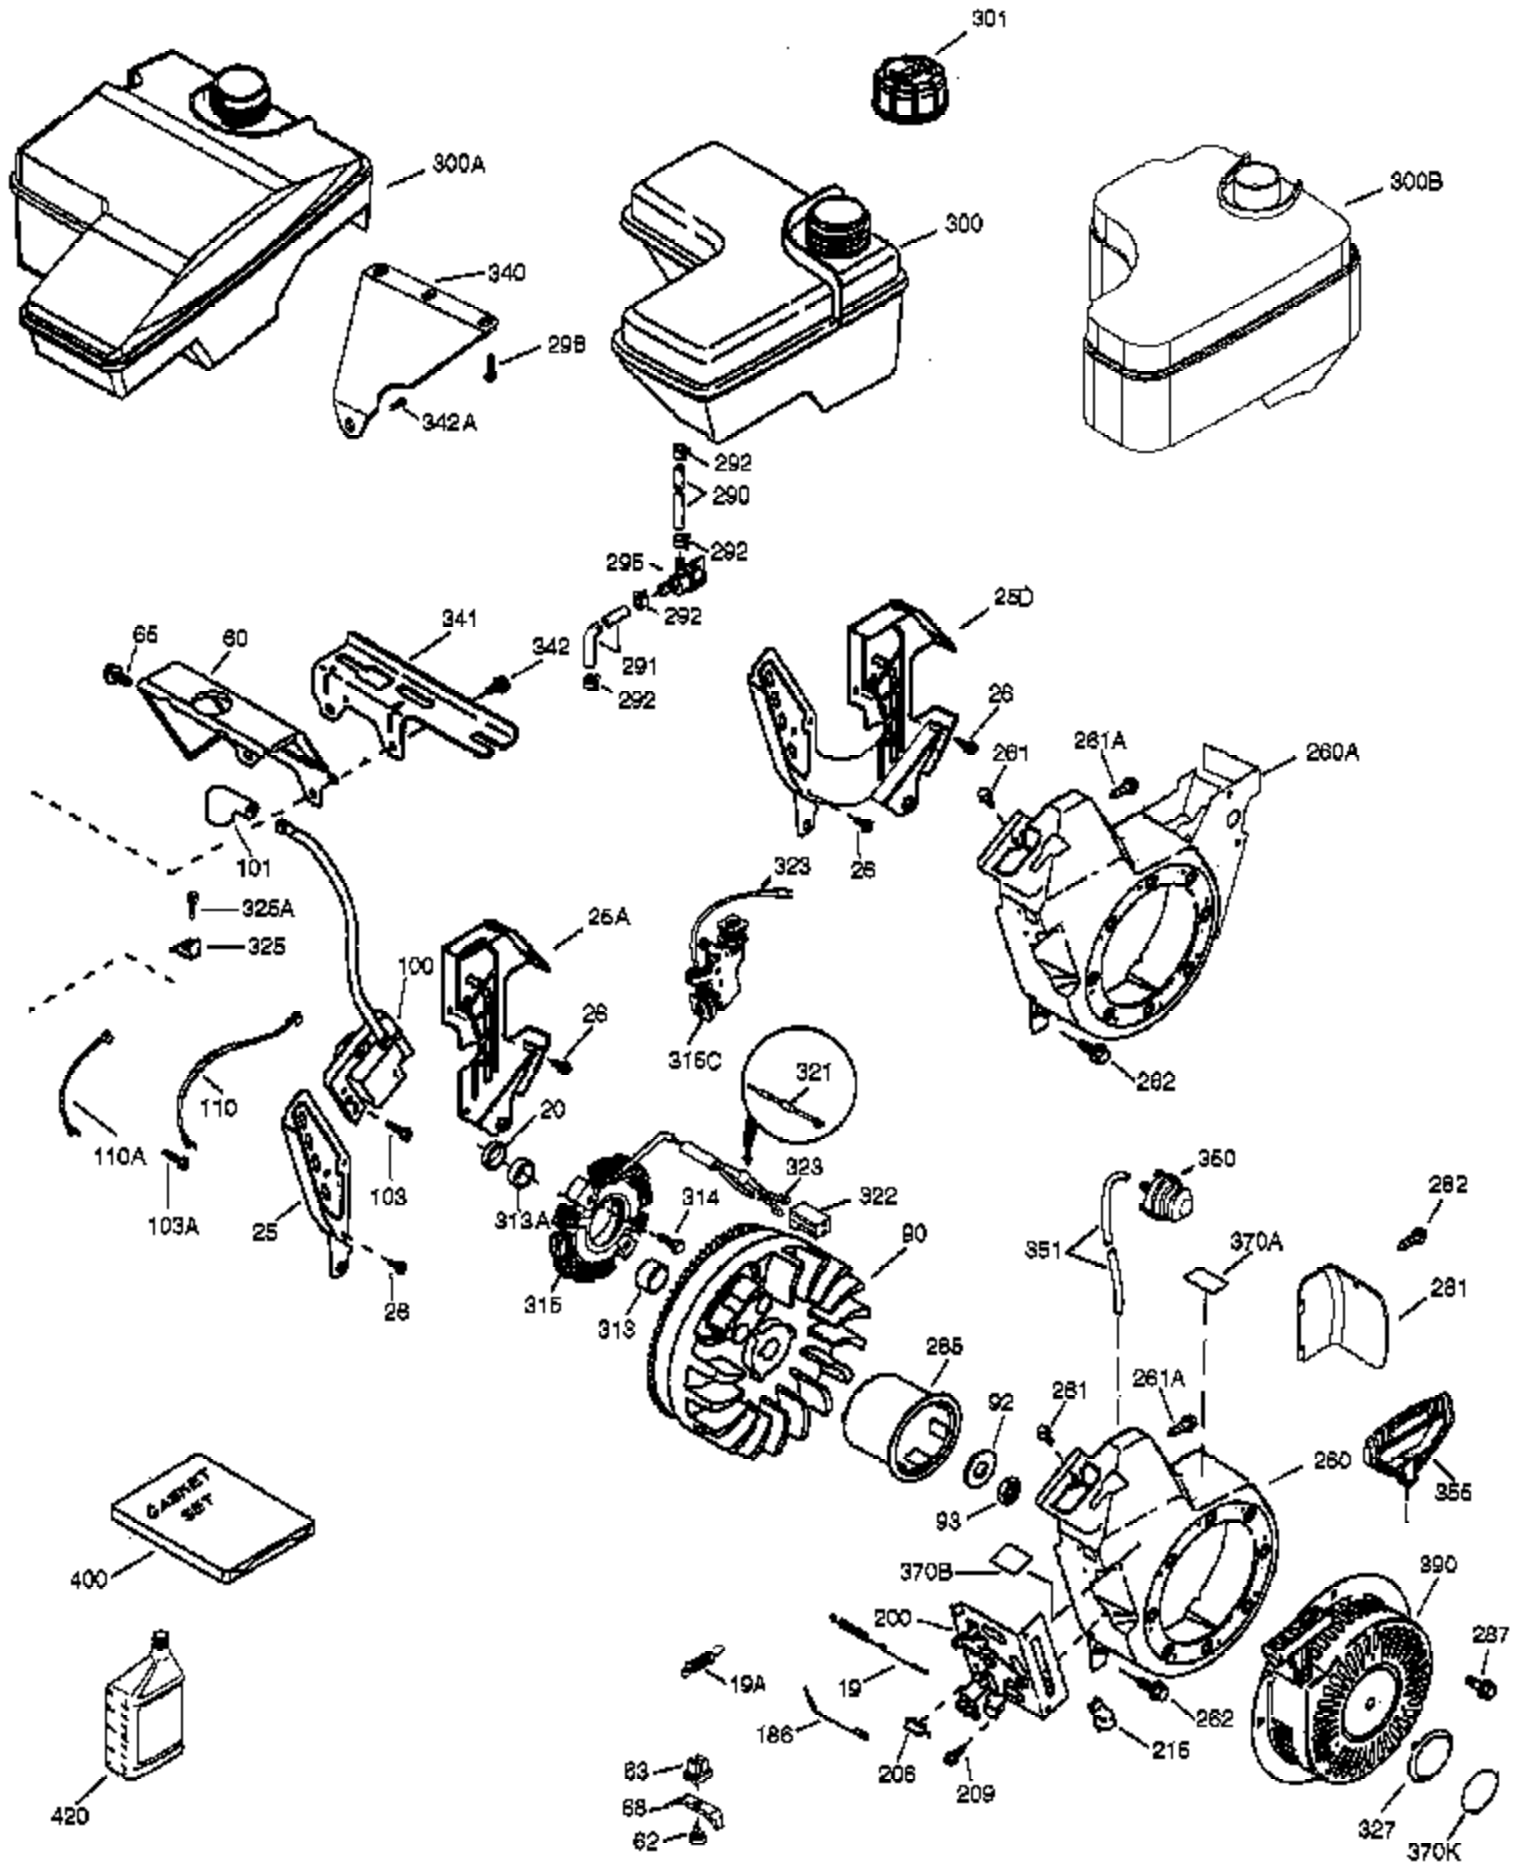

Ref #	Part Number	Qty	Description
178	29752	2	Nut & Lock Washer, 1/4-28"
181	650870	1	Screw, 1/4-28 x 1-11/16"
182	6201	1	Screw, 1/4-28 x 7/8"
183	34583A	1	Choke Bracket
184	26756	1	* Carburetor To Intake Pipe Gasket
185	33691	1	Intake Pipe
203	31342	1	Compression Spring
204	651029	1	Screw, T-10, 5-40 x 7/16"
219	34582	1	Choke Rod
220	35438	1	Choke Knob
222	28820	2	Screw, 10-32 x 1/2"
223	650664	2	Screw, 1/4-20 x 1-19/32"
224	33673A	1	* Intake Pipe Gasket
253	36701	1	Compression Release Weight
254	36702	1	Compression Release Spring
267	34212	1	Hold Down Bracket
268	30200	1	Screw, 10-24 x 9/16"
274	33670A	1	* Exhaust Gasket
275	35771A	1	Muffler (Incl. 274)
277	792005	2	Screw, 1/4-20 x 2-1/2"
305	35554	1	Oil Fill Tube
307	35499	1	O-Ring
308	35539	1	Fill Tube Clip
310	35556	1	Dipstick
328	35062	2	Ignition Key
329A	651060	1	Screw, 8-32 x 23/64"
329	610973	1	Terminal
335	35072	1	Carburetor Cover
338	650257	2	Screw, 8-32 x 5/16"
345	33344	1	Heat Baffle
361	650738	2	Screw, 1/4-20 x 5/8"
364A	37673	1	Locking Plate
364	33333	1	Carburetor Cover Bracket
365	650735	1	Screw, 10-24 x 3/8"
370I	37119	1	Warning Decal
370C	36501	1	Primer Decal
370D	36534	1	Caution Decal
380	640084B	1	Carburetor (Incl. 184)
396	33290E	1	Electric Starter Motor (120 Volt)
600	651013	1	Washer