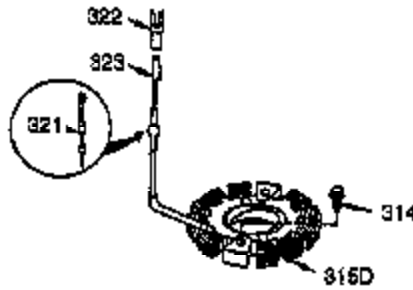

Ref #	Part Number	Qty	Description
72A	28534	1	Oil Drain Plug
72B	28582	1	Oil Drain Plug
92	650880	1	Lock Washer
93	650881	1	Flywheel Nut
110A	37047	1	Ground Wire Ass'y.
278	650147	2	Washer
279A	650979	2	Lock Washer
279	650980	2	Screw, 10-16 x 47/64"
280	36294	1	Heat Shield (Incl. 278, 279 & 279A)
285	35985C	1	Starter Cup
287	29752	4	Nut & Lock Washer, 1/4-28
314	650873	2	Screw, 1/4-20 x 3/4"
322	610823	1	Connector Body
323	610822	1	Terminal
355	590574	1	Starter Handle
390	590749	1	Rewind Starter (Note: This engine could have been built with 590733 starter.)
396	33329E	1	Electric Starter Motor (Optional)