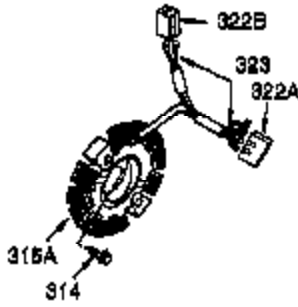

Ref #	Part Number	Qty	Description
301	35355	1	Fuel Cap
305	35554	1	Oil Fill Tube
307	35499	1	"O" Ring
308	35540	1	Fill Tube Clip
310	36205	1	Dipstick
314	650873	1	Screw, 1/4-20 x 3/4"
315	611111	1	Alternator Coil (18 Watt) (Incl. 323)
323	611118	1	Terminal
325	29443	1	Wire Clip
328	35062	2	Ignition Key
329	610973	1	Terminal
335	35057A	1	Carburetor Cover
336	650765	1	Screw, 10-32 x 1/2"
338	28942	2	Screw, 10-32 x 3/8"
340	34154	1	Fuel Tank Bracket
341	34155	1	Fuel Tank Bracket
342	650561	1	Screw, 1/4-20 x 19/32"
343A	651060	1	Screw, 10-23 x 23/64"
343	35079A	1	Key Switch Bracket (Incl. 343A)
350	570682A	1	Primer Ass'y.
351	32180C	1	Primer Line
355	590574	1	Starter Handle
364	37659	1	Carburetor Cover Bracket
365	650767	2	Screw, 8-32 x 27/64"
370H	35077	1	Choke Decal
370D	36534	1	Caution Decal
370C	36501	1	Primer Decal
370R	37119	1	Warning Decal
370K	36695	1	Starter Decal
380	640052	1	Carburetor (Incl. 184)
390	590749	1	Rewind Starter (NOTE: This engine could have been built with 590733 starter.)
400	36450C	1	* Gasket Set (Incl. items marked PK in notes)
900	911307	1	Replacement Engine, order from 71-999
900	756337C	1	Replacement Short Block, order from 71-999