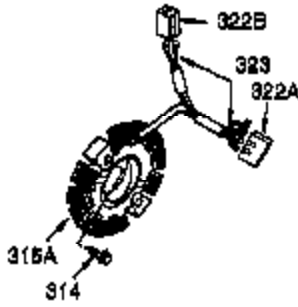

Ref #	Part Number	Qty	Description
	5 30969	1	Extension Cap
	92 650880	1	Lock Washer
	93 650881	1	Flywheel Nut
110A	37047	1	Ground Wire
285	35985C	1	Starter Cup
287	29752	4	Nut & Lock Washer, 1/4-28
314	650873	1	Screw, 1/4-20 x 3/4"
322	611117	1	Connector Body
323	611118	1	Terminal
355	590574	1	Starter Handle
361	650990	2	Screw, T-30, 1/4-20 x 15/32"
370R	37119	1	Warning Decal
390	590749	1	Rewind Starter (NOTE: This engine could have been built with 590733 starter.)