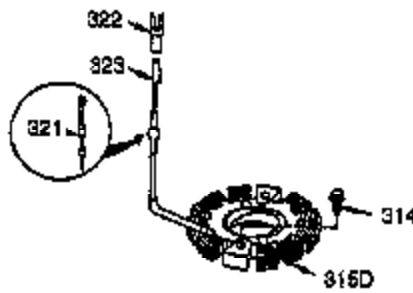

Ref #	Part Number	Qty	Description
5	30969	1	Extension Cap
72B	28582	1	Oil Drain Plug
72A	28534	1	Oil Drain Plug
92	650880	1	Lock Washer
93	650881	1	Flywheel Nut
110A	37047	1	Ground Wire
285	35985C	1	Starter Cup
287	29752	4	Nut & Lock Washer, 1/4-28
314	650873	1	Screw, 1/4-20 x 3/4"
323	611118	1	Terminal
355	590574	1	Starter Handle
361	650990	2	Screw, T-30, 1/4-20 x 15/32"
370R	37119	1	Warning Decal
390	590749	1	Rewind Starter (NOTE: This engine could have been built with 590733 starter.)
396	33329D	1	Electric Starter Motor (120 Volt)