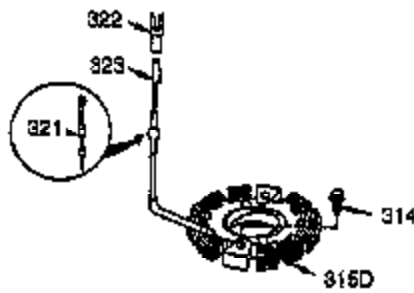

Ref #	Part Number	Qty	Description
307	35499	1	"O" Ring
308	35540	1	Fill Tube Clip
310	36205	1	Dipstick
314	650873	1	Screw, 1/4-20 x 3/4"
315	611111	1	Alternator Coil (18 Watt) (Incl. 323)
323	611118	1	Terminal
325	29443	1	Wire Clip
328	35062	2	Ignition Key
329	610973	1	Terminal
335	35057A	1	Carburetor Cover
336	650765	1	Screw, 10-32 x 1/2"
338	28942	2	Screw, 10-32 x 3/8"
340	34154	1	Fuel Tank Bracket
341	34155	1	Fuel Tank Bracket
342	650561	1	Screw, 1/4-20 x 19/32"
343A	651060	1	Screw, 10-23 x 23/64"
343	35079A	1	Key Switch Bracket (Incl. 343A)
347	651095	1	Stud (Troy Built)
350	570682A	1	Primer Ass'y.
351	32180C	1	Primer Line
355	590574	1	Starter Handle
361	650990	2	Screw, T-30, 1/4-20 x 15/32"
361A	650819	2	Screw, 6-32 x 2-1/2"
364	37659	1	Carburetor Cover Bracket
365	650767	2	Screw, 8-32 x 27/64"
370K	36695	1	Starter Decal
380	640052	1	Carburetor (Incl. 184)
390	590749	1	Rewind Starter (NOTE: This engine could have been built with 590733 starter.)
400	36450C	1	* Gasket Set (Incl. items marked PK in notes)
900	756348	1	Replacement Engine, order from 71-999
900	756337C	1	Replacement Short Block, order from 71-999