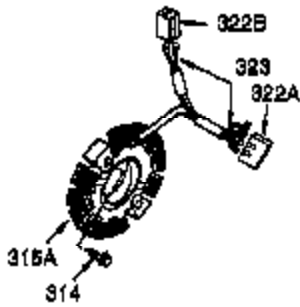

Ref #	Part Number	Qty	Description
307	35499	1	"O" Ring
308	35540	1	Fill Tube Clip
310	36205	1	Dipstick
314	650873	1	Screw, 1/4-20 x 3/4"
315	611111	1	Alternator Coil (18 Watt) (Incl. 323)
323	611118	1	Terminal
325	29443	1	Wire Clip
328	35062	2	Ignition Key
329	610973	1	Terminal
335	35057A	1	Carburetor Cover
336	650765	1	Screw, 10-32 x 1/2"
338	28942	2	Screw, 10-32 x 3/8"
340	34154	1	Fuel Tank Bracket
341	34155	1	Fuel Tank Bracket
342	650561	1	Screw, 1/4-20 x 19/32"
343A	651060	1	Screw, 10-23 x 23/64"
343	35079A	1	Key Switch Bracket (Incl. 343A)
347	651095	1	Stud (Troy Built)
350	570682A	1	Primer Ass'y.
351	32180C	1	Primer Line
355	590574	1	Starter Handle
361	650990	2	Screw, T-30, 1/4-20 x 15/32"
361A	650819	2	Screw, 6-32 x 2-1/2"
364	37659	1	Carburetor Cover Bracket
365	650767	2	Screw, 8-32 x 27/64"
370K	36695	1	Starter Decal
380	640052	1	Carburetor (Incl. 184)
390	590749	1	Rewind Starter (NOTE: This engine could have been built with 590733 starter.)
400	36450C	1	* Gasket Set (Incl. items marked PK in notes)
900	756348	1	Replacement Engine, order from 71-999
900	756337C	1	Replacement Short Block, order from 71-999