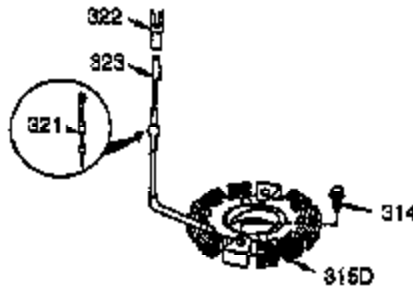

Ref #	Part Number	Qty	Description
323	611118	1	Terminal
325	29443	1	Wire Clip
328	35062	2	Ignition Keys
329	610973	1	Terminal
335	36547A	1	Carburetor Cover (Black)
336	650765	1	Screw, 10-32 x 1/2"
338	28942	2	Screw, 10-32 x 3/8"
340	34154	1	Fuel Tank Bracket (Black)
341	34155	1	Fuel Tank Bracket
342	650561	1	Screw, 1/4-20 x 5/8"
343	35079	1	Key Switch Bracket
350	570682A	1	Primer Bulb
351	32180C	1	Primer Line (12.00")
355	590574	1	Starter Handle (Mitten Grip)
361	650990	2	Screw, T-30, 1/4-20 x 15/32"
364	37659	1	Carburetor Cover Bracket
365	650767	2	Screw, 8-32 x 27/64"
370K	36695	1	Starter Plug
370I	37119	1	Warning Decal
370G	36534	1	Caution Decal
370C	36501	1	Primer Decal
370H	35077	1	Choke Decal
380	640052	1	Carburetor (Incl. 184)
390	590749	1	Rewind Starter (NOTE: This engine could have been built with 590733 starter.)
400	36450C	1	* Gasket Set (Incl. items marked PK in notes)
420	730226A	1	SAE 5W30 4-Cycle Engine Oil (Quart)