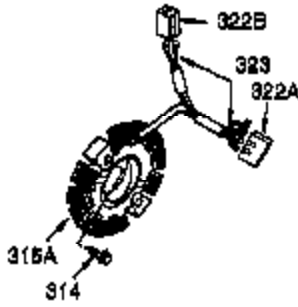

Ref #	Part Number	Qty	Description
323	611118	1	Terminal
325	29443	1	Wire Clip
328	35062	2	Ignition Keys
329	610973	1	Terminal
335	36547A	1	Carburetor Cover (Black)
336	650765	1	Screw, 10-32 x 1/2"
338	28942	2	Screw, 10-32 x 3/8"
340	34154	1	Fuel Tank Bracket (Black)
341	34155	1	Fuel Tank Bracket
342	650561	1	Screw, 1/4-20 x 5/8"
343	35079	1	Key Switch Bracket
350	570682A	1	Primer Bulb
351	32180C	1	Primer Line (12.00")
355	590574	1	Starter Handle (Mitten Grip)
361	650990	2	Screw, T-30, 1/4-20 x 15/32"
364	37659	1	Carburetor Cover Bracket
365	650767	2	Screw, 8-32 x 27/64"
370K	36695	1	Starter Plug
370I	37119	1	Warning Decal
370G	36534	1	Caution Decal
370C	36501	1	Primer Decal
370H	35077	1	Choke Decal
380	640052	1	Carburetor (Incl. 184)
390	590749	1	Rewind Starter (NOTE: This engine could have been built with 590733 starter.)
400	36450C	1	* Gasket Set (Incl. items marked PK in notes)
420	730226A	1	SAE 5W30 4-Cycle Engine Oil (Quart)