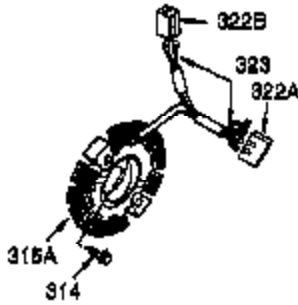

Ref #	Part Number	Qty	Description
314	650873	1	Screw, 1/4-20 x 3/4"
315	611111	1	Alternator Coil (18 Watt) (Incl. 323)
323	611118	1	Terminal
325	29443	1	Wire Clip
328	35062	2	Ignition Key
329	610973	1	Terminal
335	36547	1	Carburetor Cover
336	650765	1	Screw, 10-32 x 1/2"
338	28942	2	Screw, 10-32 x 3/8"
340	34154	1	Fuel Tank Bracket
341	34155	1	Fuel Tank Bracket
342	650561	1	Screw, 1/4-20 x 19/32"
343A	651060	1	Screw, 10-23 x 23/64"
343	35079A	1	Key Switch Bracket (Incl. 343A)
350	570682A	1	Primer Ass'y.
351	32180C	1	Primer Line
355	590574	1	Starter Handle
361	650990	2	Screw, T-30, 1/4-20 x 15/32"
361A	650819	2	Screw, 6-32 x 2-1/2"
364	37659	1	Carburetor Cover Bracket
365	650767	2	Screw, 8-32 x 27/64"
370R	37119	1	Warning Decal
370K	36695	1	Starter Decal
370C	36501	1	Primer Decal
370D	36534	1	Caution Decal
370H	35077	1	Choke Decal
380	640052	1	Carburetor (Incl. 184)
390	590749	1	Rewind Starter (NOTE: This engine could have been built with 590733 starter.)
400	36450C	1	* Gasket Set (Incl. items marked PK in notes)
420	730226A	1	SAE 5W30, 4-Cycle Engine Oil (Quart)