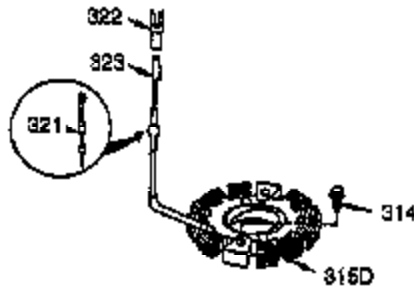

Ref #	Part Number	Qty	Description
314	650873	1	Screw, 1/4-20 x 3/4"
315	611104	1	Alternator Coil (3/5 Split)(Incl. 321 -323)
323	611118	2	Terminal
325	29443	1	Wire Clip
328	35593	2	Ignition Key
329	610973	1	Terminal
335	36547A	1	Carburetor Cover
336	650765	1	Screw, 10-32 x 1/2"
338	28942	2	Screw, 10-32 x 3/8"
340	34154	1	Fuel Tank Bracket
341	34155	1	Fuel Tank Bracket
342	650561	1	Screw, 1/4-20 x 19/32"
343	35079A	1	Key Switch Bracket
350	570682A	1	Primer Ass'y.
351	32180C	1	Primer Line
355	590574	1	Starter Handle
361	650990	2	Screw, T-30, 1/4-20 x 15/32"
361A	650819	2	Screw, 6-32 x 2-1/2"
364	37659	1	Carburetor Cover Bracket
365	650767	2	Screw, 8-32 x 27/64"
370	34686A	1	Name Decal
370C	36501	1	Primer Decal
370D	36534	1	Caution Decal
370R	35878	1	Warning Decal
370H	35077	1	Choke Decal
380	640052	1	Carburetor (Incl. 184)
390	590749	1	Rewind Starter (NOTE: This engine could have been built with 590733 starter.)
400	36450C	1	* Gasket Set (Incl. items marked PK in notes)
420	730226A	1	SAE 30, 4-Cycle Engine Oil (Quart)
900	909303B	1	Replacement Engine order from 71-999
900	756325C	1	Rep. Short Block order from 71-999