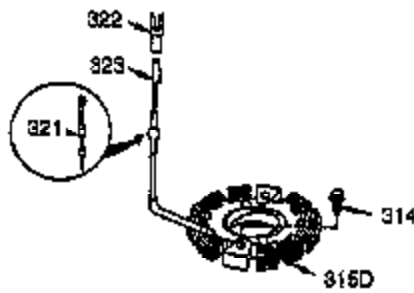

Ref #	Part Number	Qty	Description
92	650880	1	Lock Washer
93	650881	1	Flywheel Nut
285	35985C	1	Starter Cup
287	29752	4	Nut & Lock Washer, 1/4-28
355	590574	1	Starter Handle
361	650990	2	Screw, T-30, 1/4-20 x 15/32"
361A	650819	2	Screw, 6-32 x 2-1/2"
390	590749	1	Rewind Starter (NOTE: This engine could have been built with 590733 starter.)
396	33329D	1	Electric Starter Motor (120 Volt)