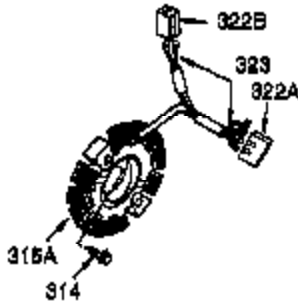

Ref #	Part Number	Qty	Description
92	650880	1	Belleville Washer
93	650881	1	Flywheel Nut
110A	37047	1	Ground Wire
285	35985C	1	Starter Cup
287	29752	4	Nut & Lock Washer, 1/4-28
314	650873	1	Screw, 1/4-20 x 3/4"
322	611117	1	Connector Body
323	611118	1	Terminal
355	590574	1	Starter Handle (Mitten Grip)
361	650990	2	Screw, T-30, 1/4-20 x 15/32"
390	590749	1	Rewind Starter (NOTE: This engine could have been built with 590733 starter.)
396	33329D	1	Electric Starter Motor (120 Volt)