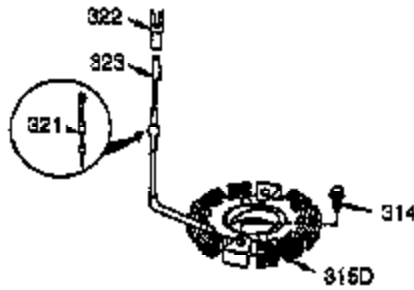

Ref #	Part Number	Qty	Description
92	650880	1	Lock Washer
93	650881	1	Flywheel Nut
279	650980	2	Screw, 10-16 x 47/64"
279A	650147	2	Washer
279B	650979	2	Lock Washer
280	36294	1	Heat Shield (Incl. 279,279A & 279B)
285	35985C	1	Starter Cup
287	29752	4	Nut & Lock Washer, 1/4-28
314	650873	1	Screw, 1/4-20 x 3/4"
323	611118	2	Terminal
355	590574	1	Starter Handle
361A	650819	2	Screw, 6-32 x 2-1/2"
361	650990	2	Screw, T-30, 1/4-20 x 15/32"
390	590749	1	Rewind Starter (NOTE: This engine could have been built with 590733 starter.)
396	37102	1	Electric Starter Motor (120 Volt)