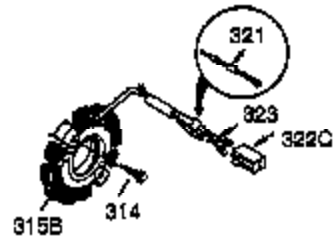

Ref #	Part Number	Qty	Description
92	650880	1	Lock Washer
93	650881	1	Flywheel Nut
279	650980	2	Screw, 10-16 x 47/64"
279A	650147	2	Washer
279B	650979	2	Lock Washer
280	36294	1	Heat Shield (Incl. 279,279A & 279B)
285	35985C	1	Starter Cup
287	29752	4	Nut & Lock Washer, 1/4-28
314	650873	1	Screw, 1/4-20 x 3/4"
323	611118	2	Terminal
355	590574	1	Starter Handle
361A	650819	2	Screw, 6-32 x 2-1/2"
361	650990	2	Screw, T-30, 1/4-20 x 15/32"
390	590749	1	Rewind Starter (NOTE: This engine could have been built with 590733 starter.)
396	37102	1	Electric Starter Motor (120 Volt)