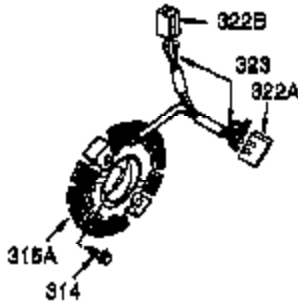

Ref #	Part Number	Qty	Description
92	650880	1	Lock Washer
93	650881	1	Flywheel Nut
279	650980	2	Screw, 10-16 x 47/64"
279A	650147	2	Washer
279B	650979	2	Lock Washer
280	36294	1	Heat Shield (Incl. 279,279A & 279B)
285	35985C	1	Starter Cup
287	29752	4	Nut & Lock Washer, 1/4-28
314	650873	1	Screw, 1/4-20 x 3/4"
323	611118	2	Terminal
355	590574	1	Starter Handle
361A	650819	2	Screw, 6-32 x 2-1/2"
361	650990	2	Screw, T-30, 1/4-20 x 15/32"
390	590749	1	Rewind Starter (NOTE: This engine could have been built with 590733 starter.)
396	37102	1	Electric Starter Motor (120 Volt)