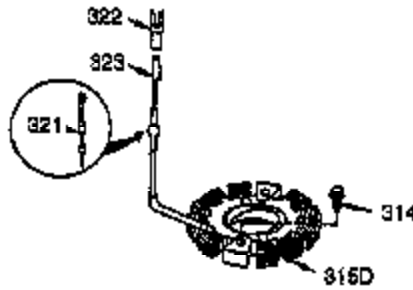

Ref #	Part Number	Qty	Description
5	30969	1	Extension Cap
92	650880	1	Lock Washer
93	650881	1	Flywheel Nut
110A	37047	1	Ground Wire
285	35985C	1	Starter Cup
287	29752	4	Nut & Lock Washer, 1/4-28
314	650873	1	Screw, 1/4-20 x 3/4"
323	611118	2	Terminal
355	590574	1	Starter Handle
370R	37119	1	Warning Decal
370D	36534	1	Caution Decal
390	590749	1	Rewind Starter (NOTE: This engine could have been built with 590733 starter.)