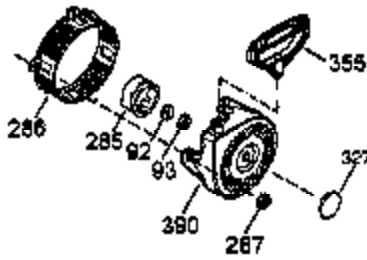

Ref #	Part Number	Qty	Description
5	30969	1	Extension Cap
92	650880	1	Lock Washer
93	650881	1	Flywheel Nut
110A	37047	1	Ground Wire
285	35985C	1	Starter Cup
287	29752	4	Nut & Lock Washer, 1/4-28
314	650873	1	Screw, 1/4-20 x 3/4"
323	611118	2	Terminal
355	590574	1	Starter Handle
370R	37119	1	Warning Decal
370D	36534	1	Caution Decal
390	590749	1	Rewind Starter (NOTE: This engine could have been built with 590733 starter.)