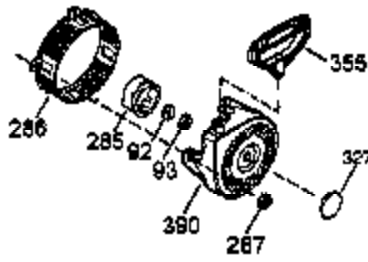

Ref #	Part Number	Qty	Description
315	611104	1	Alternator Coil (3/5 Split)(Incl. 321 -323)
323	611118	2	Terminal
325	29443	1	Wire Clip
328	35062	2	Ignition Key
329	610973	1	Terminal
335	36547	1	Carburetor Cover
336	650765	1	Screw, 10-32 x 1/2"
338	28942	2	Screw, 10-32 x 3/8"
340	34154	1	Fuel Tank Bracket
341	34155	1	Fuel Tank Bracket
342	650561	1	Screw, 1/4-20 x 19/32"
343	35079A	1	Key Switch Bracket
343A	651060	1	Screw, 10-32 x 23/64"
350	570682A	1	Primer Ass'y.
351	32180C	1	Primer Line
355	590574	1	Starter Handle
361	650990	2	Screw, T-30, 1/4-20 x 15/32"
361A	650819	2	Screw, 6-32 x 2-1/2"
364	37659	1	Carburetor Cover Bracket
365	650767	2	Screw, 8-32 x 27/64"
370R	37119	1	Warning Decal
370K	36695	1	Starter Decal
370C	36501	1	Primer Decal
370D	36534	1	Caution Decal
370H	35077	1	Choke Decal
380	640052	1	Carburetor (Incl. 184)
390	590749	1	Rewind Starter (NOTE: This engine could have been built with 590733 starter.)
400	36450C	1	* Gasket Set (Incl. items marked PK in notes)
420	730226A	1	SAE 30, 4-Cycle Engine Oil (Quart)