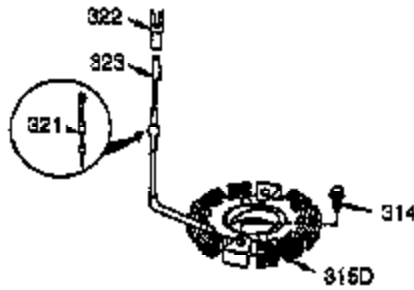

Ref #	Part Number	Qty	Description
315	611104	1	Alternator Coil (3/5 Split)(Incl. 321 -323)
323	611118	2	Terminal
325	29443	1	Wire Clip
328	35062	2	Ignition Key
329	610973	1	Terminal
335	36547	1	Carburetor Cover
336	650765	1	Screw, 10-32 x 1/2"
338	28942	2	Screw, 10-32 x 3/8"
340	34154	1	Fuel Tank Bracket
341	34155	1	Fuel Tank Bracket
342	650561	1	Screw, 1/4-20 x 19/32"
343	35079A	1	Key Switch Bracket
343A	651060	1	Screw, 10-32 x 23/64"
350	570682A	1	Primer Ass'y.
351	32180C	1	Primer Line
355	590574	1	Starter Handle
361	650990	2	Screw, T-30, 1/4-20 x 15/32"
361A	650819	2	Screw, 6-32 x 2-1/2"
364	37659	1	Carburetor Cover Bracket
365	650767	2	Screw, 8-32 x 27/64"
370R	37119	1	Warning Decal
370K	36695	1	Starter Decal
370C	36501	1	Primer Decal
370D	36534	1	Caution Decal
370H	35077	1	Choke Decal
380	640052	1	Carburetor (Incl. 184)
390	590749	1	Rewind Starter (NOTE: This engine could have been built with 590733 starter.)
400	36450C	1	* Gasket Set (Incl. items marked PK in notes)
420	730226A	1	SAE 30, 4-Cycle Engine Oil (Quart)