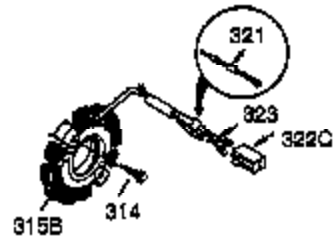

Ref #	Part Number	Qty	Description
315	611104	1	Alternator Coil (3/5 Split)(Incl. 321 -323)
323	611118	2	Terminal
325	29443	1	Wire Clip
328	35062	2	Ignition Key
329	610973	1	Terminal
335	36547	1	Carburetor Cover
336	650765	1	Screw, 10-32 x 1/2"
338	28942	2	Screw, 10-32 x 3/8"
340	34154	1	Fuel Tank Bracket
341	34155	1	Fuel Tank Bracket
342	650561	1	Screw, 1/4-20 x 19/32"
343	35079A	1	Key Switch Bracket
343A	651060	1	Screw, 10-32 x 23/64"
350	570682A	1	Primer Ass'y.
351	32180C	1	Primer Line
355	590574	1	Starter Handle
361	650990	2	Screw, T-30, 1/4-20 x 15/32"
361A	650819	2	Screw, 6-32 x 2-1/2"
364	37659	1	Carburetor Cover Bracket
365	650767	2	Screw, 8-32 x 27/64"
370R	37119	1	Warning Decal
370K	36695	1	Starter Decal
370C	36501	1	Primer Decal
370D	36534	1	Caution Decal
370H	35077	1	Choke Decal
380	640052	1	Carburetor (Incl. 184)
390	590749	1	Rewind Starter (NOTE: This engine could have been built with 590733 starter.)
400	36450C	1	* Gasket Set (Incl. items marked PK in notes)
420	730226A	1	SAE 30, 4-Cycle Engine Oil (Quart)