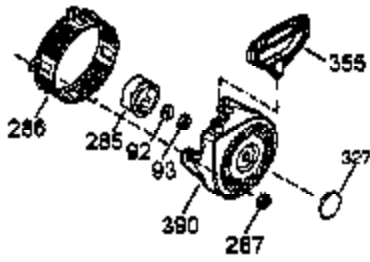

Ref #	Part Number	Qty	Description
295	35857	1	Fuel Shut-Off Valve (Incl. 292)
298	650665	2	Screw, 1/4-15 x 7/8"
300	34156A	1	Fuel Tank (Incl. 292 & 301)
301	37844	1	Fuel Cap
305	35554	1	Oil Fill Tube
307	35499	1	"O" Ring
308	35540	1	Fill Tube Clip
310	36205	1	Dipstick
314	650873	1	Screw, 1/4-20 x 3/4"
315	611111	1	Alternator Coil (18 Watt) (Incl. 323)
323	611118	1	Terminal
325	29443	1	Wire Clip
328	35062	2	Ignition Key
329	610973	1	Terminal
335	36547	1	Carburetor Cover
336	650765	1	Screw, 10-32 x 1/2"
338	28942	2	Screw, 10-32 x 3/8"
340	34154	1	Fuel Tank Bracket
341	34155	1	Fuel Tank Bracket
342	650561	1	Screw, 1/4-20 x 19/32"
343	35079A	1	Key Switch Bracket (Incl. 343A)
343A	651060	1	Screw, 10-23 x 23/64"
350	570682A	1	Primer Ass'y.
351	32180C	1	Primer Line
355	590574	1	Starter Handle
364	37659	1	Carburetor Cover Bracket
365	650767	2	Screw, 8-32 x 27/64"
370K	36695	1	Starter Decal
370C	36501	1	Primer Decal
370D	36534	1	Caution Decal
370H	35077	1	Choke Decal
370R	37119	1	Warning Decal
380	640052	1	Carburetor (Incl. 184)
390	590749	1	Rewind Starter (NOTE: This engine could have been built with 590733 starter.)
400	36450C	1	* Gasket Set (Incl. items marked PK in notes)
420	730226A	1	SAE 5W30, 4-Cycle Engine Oil (Quart)