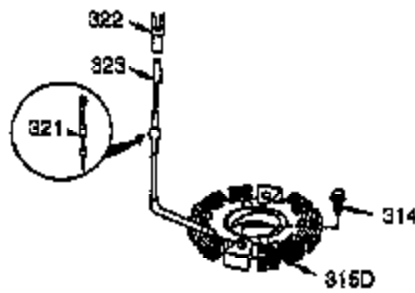

Ref #	Part Number	Qty	Description
295	35857	1	Fuel Shut-Off Valve (Incl. 292)
298	650665	2	Screw, 1/4-15 x 7/8"
300	34156A	1	Fuel Tank (Incl. 292 & 301)
301	37844	1	Fuel Cap
305	35554	1	Oil Fill Tube
307	35499	1	"O" Ring
308	35540	1	Fill Tube Clip
310	36205	1	Dipstick
314	650873	1	Screw, 1/4-20 x 3/4"
315	611111	1	Alternator Coil (18 Watt) (Incl. 323)
323	611118	1	Terminal
325	29443	1	Wire Clip
328	35062	2	Ignition Key
329	610973	1	Terminal
335	36547	1	Carburetor Cover
336	650765	1	Screw, 10-32 x 1/2"
338	28942	2	Screw, 10-32 x 3/8"
340	34154	1	Fuel Tank Bracket
341	34155	1	Fuel Tank Bracket
342	650561	1	Screw, 1/4-20 x 19/32"
343	35079A	1	Key Switch Bracket (Incl. 343A)
343A	651060	1	Screw, 10-23 x 23/64"
350	570682A	1	Primer Ass'y.
351	32180C	1	Primer Line
355	590574	1	Starter Handle
364	37659	1	Carburetor Cover Bracket
365	650767	2	Screw, 8-32 x 27/64"
370K	36695	1	Starter Decal
370C	36501	1	Primer Decal
370D	36534	1	Caution Decal
370H	35077	1	Choke Decal
370R	37119	1	Warning Decal
380	640052	1	Carburetor (Incl. 184)
390	590749	1	Rewind Starter (NOTE: This engine could have been built with 590733 starter.)
400	36450C	1	* Gasket Set (Incl. items marked PK in notes)
420	730226A	1	SAE 5W30, 4-Cycle Engine Oil (Quart)