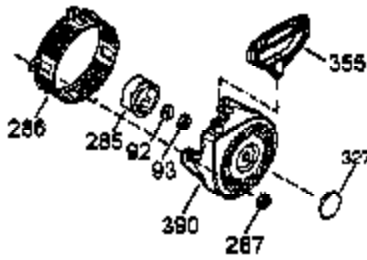

Ref #	Part Number	Qty	Description
305	35554	1	Oil Fill Tube
307	35499	1	"O" Ring
308	35540	1	Fill Tube Clip
310	36205	1	Dipstick
314	650873	1	Screw, 1/4-20 x 3/4"
315	611111	1	Alternator Coil (18 Watt) (Incl. 323)
323	611118	1	Terminal
325	29443	1	Wire Clip
328	35062	2	Ignition Keys
329	610973	1	Terminal
335	36547	1	Carburetor Cover
336	650765	1	Screw, 10-32 x 1/2"
338	28942	2	Screw, 10-32 x 3/8"
340	34154	1	Fuel Tank Bracket
341	34155	1	Fuel Tank Bracket
342	650561	1	Screw, 1/4-20 x 5/8"
350	570682A	1	Primer Ass'y.
351	32180C	1	Primer Line
355	590574	1	Starter Handle
361	650990	2	Screw, T-30, 1/4-20 x 15/32"
361A	650819	2	Screw, 6-32 x 2-1/2"
364	37659	1	Carburetor Cover Bracket
365	650767	2	Screw, 8-32 x 27/64"
370K	36695	1	Starter Decal
370	35077	1	Instruction Decal
370A	36501	1	Primer Decal
370B	36261	1	Instruction Decal
370C	34414	1	Warning Decal
370D	36534	1	Lubrication Decal
380	640052	1	Carburetor (Incl. 184)
390	590749	1	Rewind Starter (NOTE: This engine could have been built with 590733 starter.)
400	36450C	1	* Gasket Set (Incl. items marked PK in notes)
420	730226A	1	SAE 5W30 4-Cycle Engine Oil (Quart)