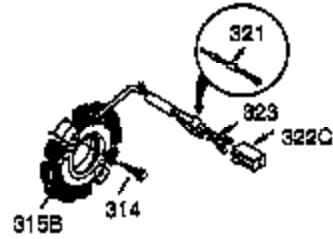

Ref #	Part Number	Qty	Description
300	34156A	1	Fuel Tank (Incl. 292 & 301)
301	37844	1	Fuel Cap
305	36877	1	Oil Fill Tube
307	35499	1	"O" Ring
308	35539	1	Fill Tube Clip
310	37869	1	Dipstick
314	650873	1	Screw, 1/4-20 x 3/4"
315	611111	1	Alternator Coil (18 Watt) (Incl. 323)
323	611118	1	Terminal
325	29443	1	Wire Clip
328	35062	2	Ignition Key
329	610973	1	Terminal
335	36547	1	Carburetor Cover
336	650765	1	Screw, 10-32 x 1/2"
338	28942	2	Screw, 10-32 x 3/8"
340	34154	1	Fuel Tank Bracket
341	34155	1	Fuel Tank Bracket
342	650561	1	Screw, 1/4-20 x 19/32"
343A	651060	1	Screw, 10-23 x 23/64"
343	35079A	1	Key Switch Bracket (Incl. 343A)
350	570682A	1	Primer Ass'y.
351	32180C	1	Primer Line
355	590574	1	Starter Handle
361	650990	2	Screw, T-30, 1/4-20 x 15/32"
361A	650819	2	Screw, 6-32 x 2-1/2"
364	37659	1	Carburetor Cover Bracket
365	650767	2	Screw, 8-32 x 27/64"
370R	37119	1	Warning Decal
370C	36501	1	Primer Decal
370H	35077	1	Choke Decal
370D	36534	1	Caution Decal
370K	36695	1	Starter Decal
380	640052	1	Carburetor (Incl. 184)
390	590749	1	Rewind Starter (NOTE: This engine could have been built with 590733 starter.)
400	36450C	1	* Gasket Set (Incl. items marked PK in notes)
420	730226A	1	SAE 5W30, 4-Cycle Engine Oil (Quart)