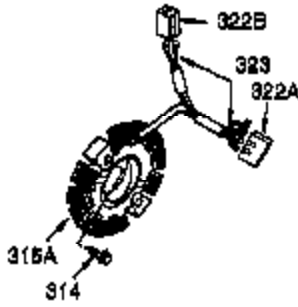

Ref #	Part Number	Qty	Description
300	34156A	1	Fuel Tank (Incl. 292 & 301)
301	37844	1	Fuel Cap
305	36877	1	Oil Fill Tube
307	35499	1	"O" Ring
308	35539	1	Fill Tube Clip
310	37869	1	Dipstick
314	650873	1	Screw, 1/4-20 x 3/4"
315	611111	1	Alternator Coil (18 Watt) (Incl. 323)
323	611118	1	Terminal
325	29443	1	Wire Clip
328	35062	2	Ignition Key
329	610973	1	Terminal
335	36547	1	Carburetor Cover
336	650765	1	Screw, 10-32 x 1/2"
338	28942	2	Screw, 10-32 x 3/8"
340	34154	1	Fuel Tank Bracket
341	34155	1	Fuel Tank Bracket
342	650561	1	Screw, 1/4-20 x 19/32"
343A	651060	1	Screw, 10-23 x 23/64"
343	35079A	1	Key Switch Bracket (Incl. 343A)
350	570682A	1	Primer Ass'y.
351	32180C	1	Primer Line
355	590574	1	Starter Handle
361	650990	2	Screw, T-30, 1/4-20 x 15/32"
361A	650819	2	Screw, 6-32 x 2-1/2"
364	37659	1	Carburetor Cover Bracket
365	650767	2	Screw, 8-32 x 27/64"
370R	37119	1	Warning Decal
370C	36501	1	Primer Decal
370H	35077	1	Choke Decal
370D	36534	1	Caution Decal
370K	36695	1	Starter Decal
380	640052	1	Carburetor (Incl. 184)
390	590749	1	Rewind Starter (NOTE: This engine could have been built with 590733 starter.)
400	36450C	1	* Gasket Set (Incl. items marked PK in notes)
420	730226A	1	SAE 5W30, 4-Cycle Engine Oil (Quart)