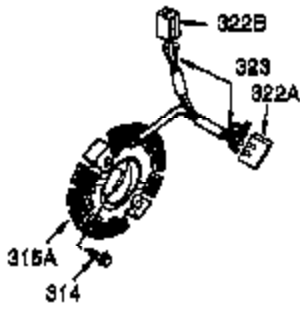

Ref #	Part Number	Qty	Description
298	650665	2	Screw, 1/4-15 x 7/8"
300	34186A	1	Fuel Tank (Incl. 292 & 301)
301	37845	1	Fuel Cap
305	35554	1	Oil Fill Tube
307	35499	1	"O" Ring
308	35540	1	Fill Tube Clip
310	36205	1	Dipstick
314	650873	1	Screw, 1/4-20 x 3/4"
315	611111	1	Alternator Coil (18 Watt) (Incl. 323)
323	611118	1	Terminal
325	29443	1	Wire Clip
328	35062	2	Ignition Key
329	610973	1	Terminal
335	36547	1	Carburetor Cover
336	650765	1	Screw, 10-32 x 1/2"
338	28942	2	Screw, 10-32 x 3/8"
340	34154	1	Fuel Tank Bracket
341	34155	1	Fuel Tank Bracket
342	650561	1	Screw, 1/4-20 x 19/32"
343A	651060	1	Screw, 10-23 x 23/64"
343	35079A	1	Key Switch Bracket (Incl. 343A)
350	570682A	1	Primer Ass'y.
351	32180C	1	Primer Line
355	590574	1	Starter Handle
361A	650819	2	Screw, 6-32 x 2-1/2"
361	650990	2	Screw, T-30, 1/4-20 x 15/32"
364	37659	1	Carburetor Cover Bracket
365	650767	2	Screw, 8-32 x 27/64"
370C	36501	1	Primer Decal
370H	35077	1	Choke Decal
370D	36534	1	Caution Decal
370R	37119	1	Warning Decal
370K	36695	1	Starter Decal
380	640052	1	Carburetor (Incl. 184)
390	590749	1	Rewind Starter (NOTE: This engine could have been built with 590733 starter.)
400	36450C	1	* Gasket Set (Incl. items marked PK in notes)
420	730226A	1	SAE 5W30, 4-Cycle Engine Oil (Quart)