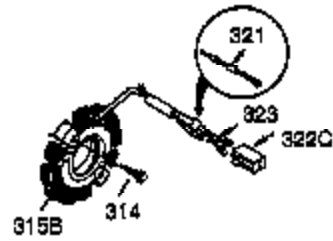

Ref #	Part Number	Qty	Description
298	650665	2	Screw, 1/4-15 x 7/8"
300	34186A	1	Fuel Tank (Incl. 292 & 301)
301	37845	1	Fuel Cap
305	35554	1	Oil Fill Tube
307	35499	1	"O" Ring
308	35540	1	Fill Tube Clip
310	36205	1	Dipstick
314	650873	1	Screw, 1/4-20 x 3/4"
315	611111	1	Alternator Coil (18 Watt) (Incl. 323)
323	611118	1	Terminal
325	29443	1	Wire Clip
328	35062	2	Ignition Key
329	610973	1	Terminal
335	36547	1	Carburetor Cover
336	650765	1	Screw, 10-32 x 1/2"
338	28942	2	Screw, 10-32 x 3/8"
340	34154	1	Fuel Tank Bracket
341	34155	1	Fuel Tank Bracket
342	650561	1	Screw, 1/4-20 x 19/32"
343A	651060	1	Screw, 10-23 x 23/64"
343	35079A	1	Key Switch Bracket (Incl. 343A)
350	570682A	1	Primer Ass'y.
351	32180C	1	Primer Line
355	590574	1	Starter Handle
361A	650819	2	Screw, 6-32 x 2-1/2"
361	650990	2	Screw, T-30, 1/4-20 x 15/32"
364	37659	1	Carburetor Cover Bracket
365	650767	2	Screw, 8-32 x 27/64"
370C	36501	1	Primer Decal
370H	35077	1	Choke Decal
370D	36534	1	Caution Decal
370R	37119	1	Warning Decal
370K	36695	1	Starter Decal
380	640052	1	Carburetor (Incl. 184)
390	590749	1	Rewind Starter (NOTE: This engine could have been built with 590733 starter.)
400	36450C	1	* Gasket Set (Incl. items marked PK in notes)
420	730226A	1	SAE 5W30, 4-Cycle Engine Oil (Quart)