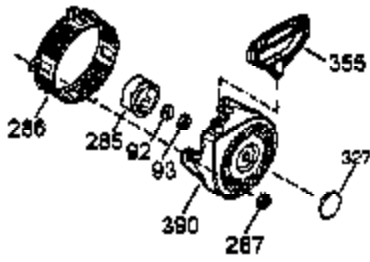

Ref #	Part Number	Qty	Description
298	650665	2	Screw, 1/4-15 x 7/8"
300	34186A	1	Fuel Tank (Incl. 292 & 301)
301	37845	1	Fuel Cap
305	35554	1	Oil Fill Tube
307	35499	1	"O" Ring
308	35540	1	Fill Tube Clip
310	36205	1	Dipstick
314	650873	1	Screw, 1/4-20 x 3/4"
315	611111	1	Alternator Coil (18 Watt) (Incl. 323)
323	611118	1	Terminal
325	29443	1	Wire Clip
328	35062	2	Ignition Key
329	610973	1	Terminal
335	36547	1	Carburetor Cover
336	650765	1	Screw, 10-32 x 1/2"
338	28942	2	Screw, 10-32 x 3/8"
340	34154	1	Fuel Tank Bracket
341	34155	1	Fuel Tank Bracket
342	650561	1	Screw, 1/4-20 x 19/32"
343A	651060	1	Screw, 10-23 x 23/64"
343	35079A	1	Key Switch Bracket (Incl. 343A)
350	570682A	1	Primer Ass'y.
351	32180C	1	Primer Line
355	590574	1	Starter Handle
361A	650819	2	Screw, 6-32 x 2-1/2"
361	650990	2	Screw, T-30, 1/4-20 x 15/32"
364	37659	1	Carburetor Cover Bracket
365	650767	2	Screw, 8-32 x 27/64"
370C	36501	1	Primer Decal
370H	35077	1	Choke Decal
370D	36534	1	Caution Decal
370R	37119	1	Warning Decal
370K	36695	1	Starter Decal
380	640052	1	Carburetor (Incl. 184)
390	590749	1	Rewind Starter (NOTE: This engine could have been built with 590733 starter.)
400	36450C	1	* Gasket Set (Incl. items marked PK in notes)
420	730226A	1	SAE 5W30, 4-Cycle Engine Oil (Quart)