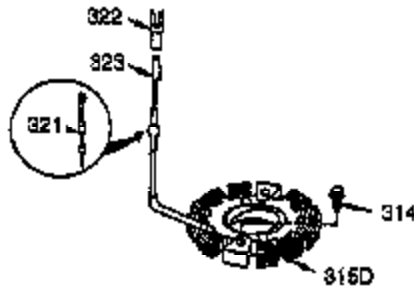

Ref #	Part Number	Qty	Description
298	650665	2	Screw, 1/4-15 x 7/8"
300	34186A	1	Fuel Tank (Incl. 292 & 301)
301	37845	1	Fuel Cap
305	35554	1	Oil Fill Tube
307	35499	1	"O" Ring
308	35540	1	Fill Tube Clip
310	36205	1	Dipstick
314	650873	1	Screw, 1/4-20 x 3/4"
315	611111	1	Alternator Coil (18 Watt) (Incl. 323)
323	611118	1	Terminal
325	29443	1	Wire Clip
328	35062	2	Ignition Key
329	610973	1	Terminal
335	36547	1	Carburetor Cover
336	650765	1	Screw, 10-32 x 1/2"
338	28942	2	Screw, 10-32 x 3/8"
340	34154	1	Fuel Tank Bracket
341	34155	1	Fuel Tank Bracket
342	650561	1	Screw, 1/4-20 x 19/32"
343A	651060	1	Screw, 10-23 x 23/64"
343	35079A	1	Key Switch Bracket (Incl. 343A)
350	570682A	1	Primer Ass'y.
351	32180C	1	Primer Line
355	590574	1	Starter Handle
361A	650819	2	Screw, 6-32 x 2-1/2"
361	650990	2	Screw, T-30, 1/4-20 x 15/32"
364	37659	1	Carburetor Cover Bracket
365	650767	2	Screw, 8-32 x 27/64"
370C	36501	1	Primer Decal
370H	35077	1	Choke Decal
370D	36534	1	Caution Decal
370R	37119	1	Warning Decal
370K	36695	1	Starter Decal
380	640052	1	Carburetor (Incl. 184)
390	590749	1	Rewind Starter (NOTE: This engine could have been built with 590733 starter.)
400	36450C	1	* Gasket Set (Incl. items marked PK in notes)
420	730226A	1	SAE 5W30, 4-Cycle Engine Oil (Quart)