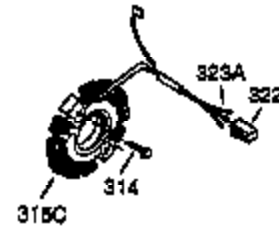

Ref #	Part Number	Qty	Description
298	650665	2	Screw, 1/4-15 x 7/8"
300	34186A	1	Fuel Tank (Incl. 292 & 301)
301	37845	1	Fuel Cap
305	35554	1	Oil Fill Tube
307	35499	1	"O" Ring
308	35540	1	Fill Tube Clip
310	36205	1	Dipstick
314	650873	1	Screw, 1/4-20 x 3/4"
315	611111	1	Alternator Coil (18 Watt) (Incl. 323)
323	611118	1	Terminal
325	29443	1	Wire Clip
328	35062	2	Ignition Key
329	610973	1	Terminal
335	36547	1	Carburetor Cover
336	650765	1	Screw, 10-32 x 1/2"
338	28942	2	Screw, 10-32 x 3/8"
340	34154	1	Fuel Tank Bracket
341	34155	1	Fuel Tank Bracket
342	650561	1	Screw, 1/4-20 x 19/32"
343A	651060	1	Screw, 10-23 x 23/64"
343	35079A	1	Key Switch Bracket (Incl. 343A)
350	570682A	1	Primer Ass'y.
351	32180C	1	Primer Line
355	590574	1	Starter Handle
361A	650819	2	Screw, 6-32 x 2-1/2"
361	650990	2	Screw, T-30, 1/4-20 x 15/32"
364	37659	1	Carburetor Cover Bracket
365	650767	2	Screw, 8-32 x 27/64"
370C	36501	1	Primer Decal
370H	35077	1	Choke Decal
370D	36534	1	Caution Decal
370R	37119	1	Warning Decal
370K	36695	1	Starter Decal
380	640052	1	Carburetor (Incl. 184)
390	590749	1	Rewind Starter (NOTE: This engine could have been built with 590733 starter.)
400	36450C	1	* Gasket Set (Incl. items marked PK in notes)
420	730226A	1	SAE 5W30, 4-Cycle Engine Oil (Quart)