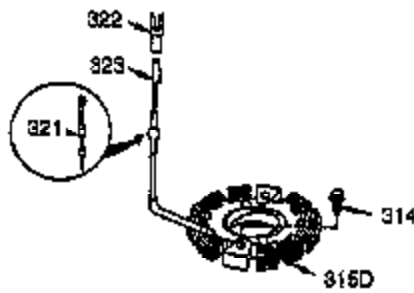

Ref #	Part Number	Qty	Description
307	35499	1	"O" Ring
308	35539	1	Fill Tube Clip
310	36205	1	Dipstick
314	650873	1	Screw, 1/4-20 x 3/4"
315	611111	1	Alternator Coil (18 Watt) (Incl. 323)
323	611118	1	Terminal
325	29443	1	Wire Clip
328	35062	2	Ignition Key
329	610973	1	Terminal
335	36547	1	Carburetor Cover
336	650765	1	Screw, 10-32 x 1/2"
338	28942	2	Screw, 10-32 x 3/8"
340	34154	1	Fuel Tank Bracket
341	34155	1	Fuel Tank Bracket
342	650561	1	Screw, 1/4-20 x 19/32"
343	35079A	1	Key Switch Bracket (Incl. 343A)
343A	651060	1	Screw, 10-23 x 23/64"
350	570682A	1	Primer Ass'y.
351	32180C	1	Primer Line
355	590574	1	Starter Handle
361A	650819	2	Screw, 6-32 x 2-1/2"
361	650990	2	Screw, T-30, 1/4-20 x 15/32"
364	37659	1	Carburetor Cover Bracket
365	650767	2	Screw, 8-32 x 27/64"
370C	36501	1	Primer Decal
370H	35077	1	Choke Decal
370D	36534	1	Caution Decal
370K	36695	1	Starter Decal
370R	37119	1	Warning Decal
380	640052	1	Carburetor (Incl. 184)
390	590749	1	Rewind Starter (NOTE: This engine could have been built with 590733 starter.)
400	36450C	1	* Gasket Set (Incl. items marked PK in notes)