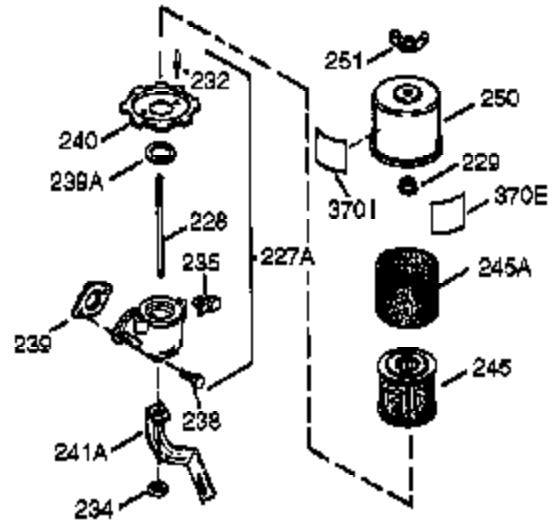

Ref #	Part Number	Qty	Description
310	36205	1	Dipstick
325	29443	1	Wire Clip
327	35392	1	Starter Decal
328	35062	2	Ignition Key
329	610973	1	Terminal
335	36547	1	Carburetor Cover
336	650765	1	Screw, 10-32 x 1/2"
338	28942	2	Screw, 10-32 x 3/8"
340	34154	1	Fuel Tank Bracket
341	34155	1	Fuel Tank Bracket
342	650561	1	Screw, 1/4-20 x 19/32"
343	35079A	1	Key Switch Bracket (Incl. 343A)
343A	651060	1	Screw, 10-23 x 23/64"
350	570682A	1	Primer Ass'y.
351	32180C	1	Primer Line
355	590574	1	Starter Handle
361	650990	2	Screw, T-30, 1/4-20 x 15/32"
364	37659	1	Carburetor Cover Bracket
365	650767	2	Screw, 8-32 x 27/64"
370H	35077	1	Choke Decal
370C	36501	1	Primer Decal
370R	37119	1	Warning Decal
370G	36534	1	Caution Decal
380	640052	1	Carburetor (Incl. 184)
390	590749	1	Rewind Starter (NOTE: This engine could have been built with 590733 starter.)
396	33329D	1	Electric Starter Motor (120 Volt)
400	36450C	1	* Gasket Set (Incl. items marked PK in notes)
900	911307	1	Replacement Engine, order from 71-999
900	756337C	1	Replacement Short Block, order from 71-999