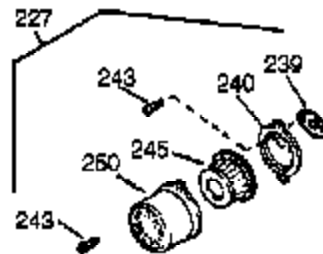

Ref #	Part Number	Qty	Description
310	36205	1	Dipstick
325	29443	1	Wire Clip
327	35392	1	Starter Decal
328	35062	2	Ignition Key
329	610973	1	Terminal
335	36547	1	Carburetor Cover
336	650765	1	Screw, 10-32 x 1/2"
338	28942	2	Screw, 10-32 x 3/8"
340	34154	1	Fuel Tank Bracket
341	34155	1	Fuel Tank Bracket
342	650561	1	Screw, 1/4-20 x 19/32"
343	35079A	1	Key Switch Bracket (Incl. 343A)
343A	651060	1	Screw, 10-23 x 23/64"
350	570682A	1	Primer Ass'y.
351	32180C	1	Primer Line
355	590574	1	Starter Handle
361	650990	2	Screw, T-30, 1/4-20 x 15/32"
364	37659	1	Carburetor Cover Bracket
365	650767	2	Screw, 8-32 x 27/64"
370H	35077	1	Choke Decal
370C	36501	1	Primer Decal
370R	37119	1	Warning Decal
370G	36534	1	Caution Decal
380	640052	1	Carburetor (Incl. 184)
390	590749	1	Rewind Starter (NOTE: This engine could have been built with 590733 starter.)
396	33329D	1	Electric Starter Motor (120 Volt)
400	36450C	1	* Gasket Set (Incl. items marked PK in notes)
900	911307	1	Replacement Engine, order from 71-999
900	756337C	1	Replacement Short Block, order from 71-999