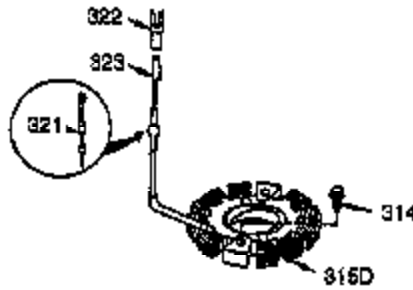

Ref #	Part Number	Qty	Description
310	37869	1	Dipstick
314	650873	1	Screw, 1/4-20 x 3/4"
315	611111	1	Alternator Coil (18 Watt) (Incl. 323)
323	611118	2	Terminal
325	29443	1	Wire Clip
328	35062	2	Ignition Key
329	610973	1	Terminal
335	36547	1	Carburetor Cover
336	650765	1	Screw, 10-32 x 1/2"
338	28942	2	Screw, 10-32 x 3/8"
340	34154	1	Fuel Tank Bracket
341	34155	1	Fuel Tank Bracket
342	650561	1	Screw, 1/4-20 x 19/32"
343	35079A	1	Key Switch Bracket
350	570682A	1	Primer Ass'y.
351	32180C	1	Primer Line
355	590574	1	Starter Handle
361	650990	2	Screw, T-30, 1/4-20 x 15/32"
364	37659	1	Carburetor Cover Bracket
365	650767	2	Screw, 8-32 x 27/64"
370C	36501	1	Primer Decal
370D	36534	1	Caution Decal
370K	36695	1	Starter Decal
370R	37119	1	Warning Decal
370H	35077	1	Choke Decal
380	640052	1	Carburetor (Incl. 184)
390	590749	1	Rewind Starter (NOTE: This engine could have been built with 590733 starter.)
400	36450C	1	* Gasket Set (Incl. items marked PK in notes)
420	730226A	1	SAE 30, 4-Cycle Engine Oil (Quart)