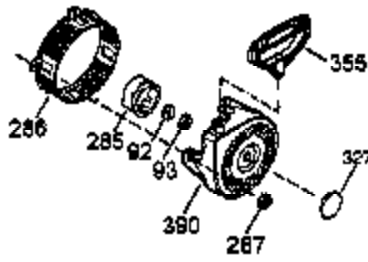

Ref #	Part Number	Qty	Description
310	37869	1	Dipstick
314	650873	1	Screw, 1/4-20 x 3/4"
315	611111	1	Alternator Coil (18 Watt) (Incl. 323)
323	611118	2	Terminal
325	29443	1	Wire Clip
328	35062	2	Ignition Key
329	610973	1	Terminal
335	36547	1	Carburetor Cover
336	650765	1	Screw, 10-32 x 1/2"
338	28942	2	Screw, 10-32 x 3/8"
340	34154	1	Fuel Tank Bracket
341	34155	1	Fuel Tank Bracket
342	650561	1	Screw, 1/4-20 x 19/32"
343	35079A	1	Key Switch Bracket
350	570682A	1	Primer Ass'y.
351	32180C	1	Primer Line
355	590574	1	Starter Handle
361	650990	2	Screw, T-30, 1/4-20 x 15/32"
364	37659	1	Carburetor Cover Bracket
365	650767	2	Screw, 8-32 x 27/64"
370C	36501	1	Primer Decal
370D	36534	1	Caution Decal
370K	36695	1	Starter Decal
370R	37119	1	Warning Decal
370H	35077	1	Choke Decal
380	640052	1	Carburetor (Incl. 184)
390	590749	1	Rewind Starter (NOTE: This engine could have been built with 590733 starter.)
400	36450C	1	* Gasket Set (Incl. items marked PK in notes)
420	730226A	1	SAE 30, 4-Cycle Engine Oil (Quart)