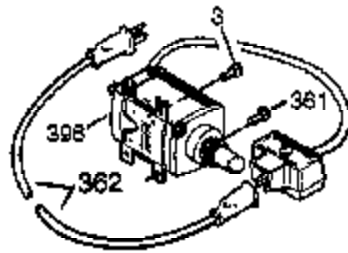

OPTIONAL 110-120 VOLT
STARTER MOTOR KIT