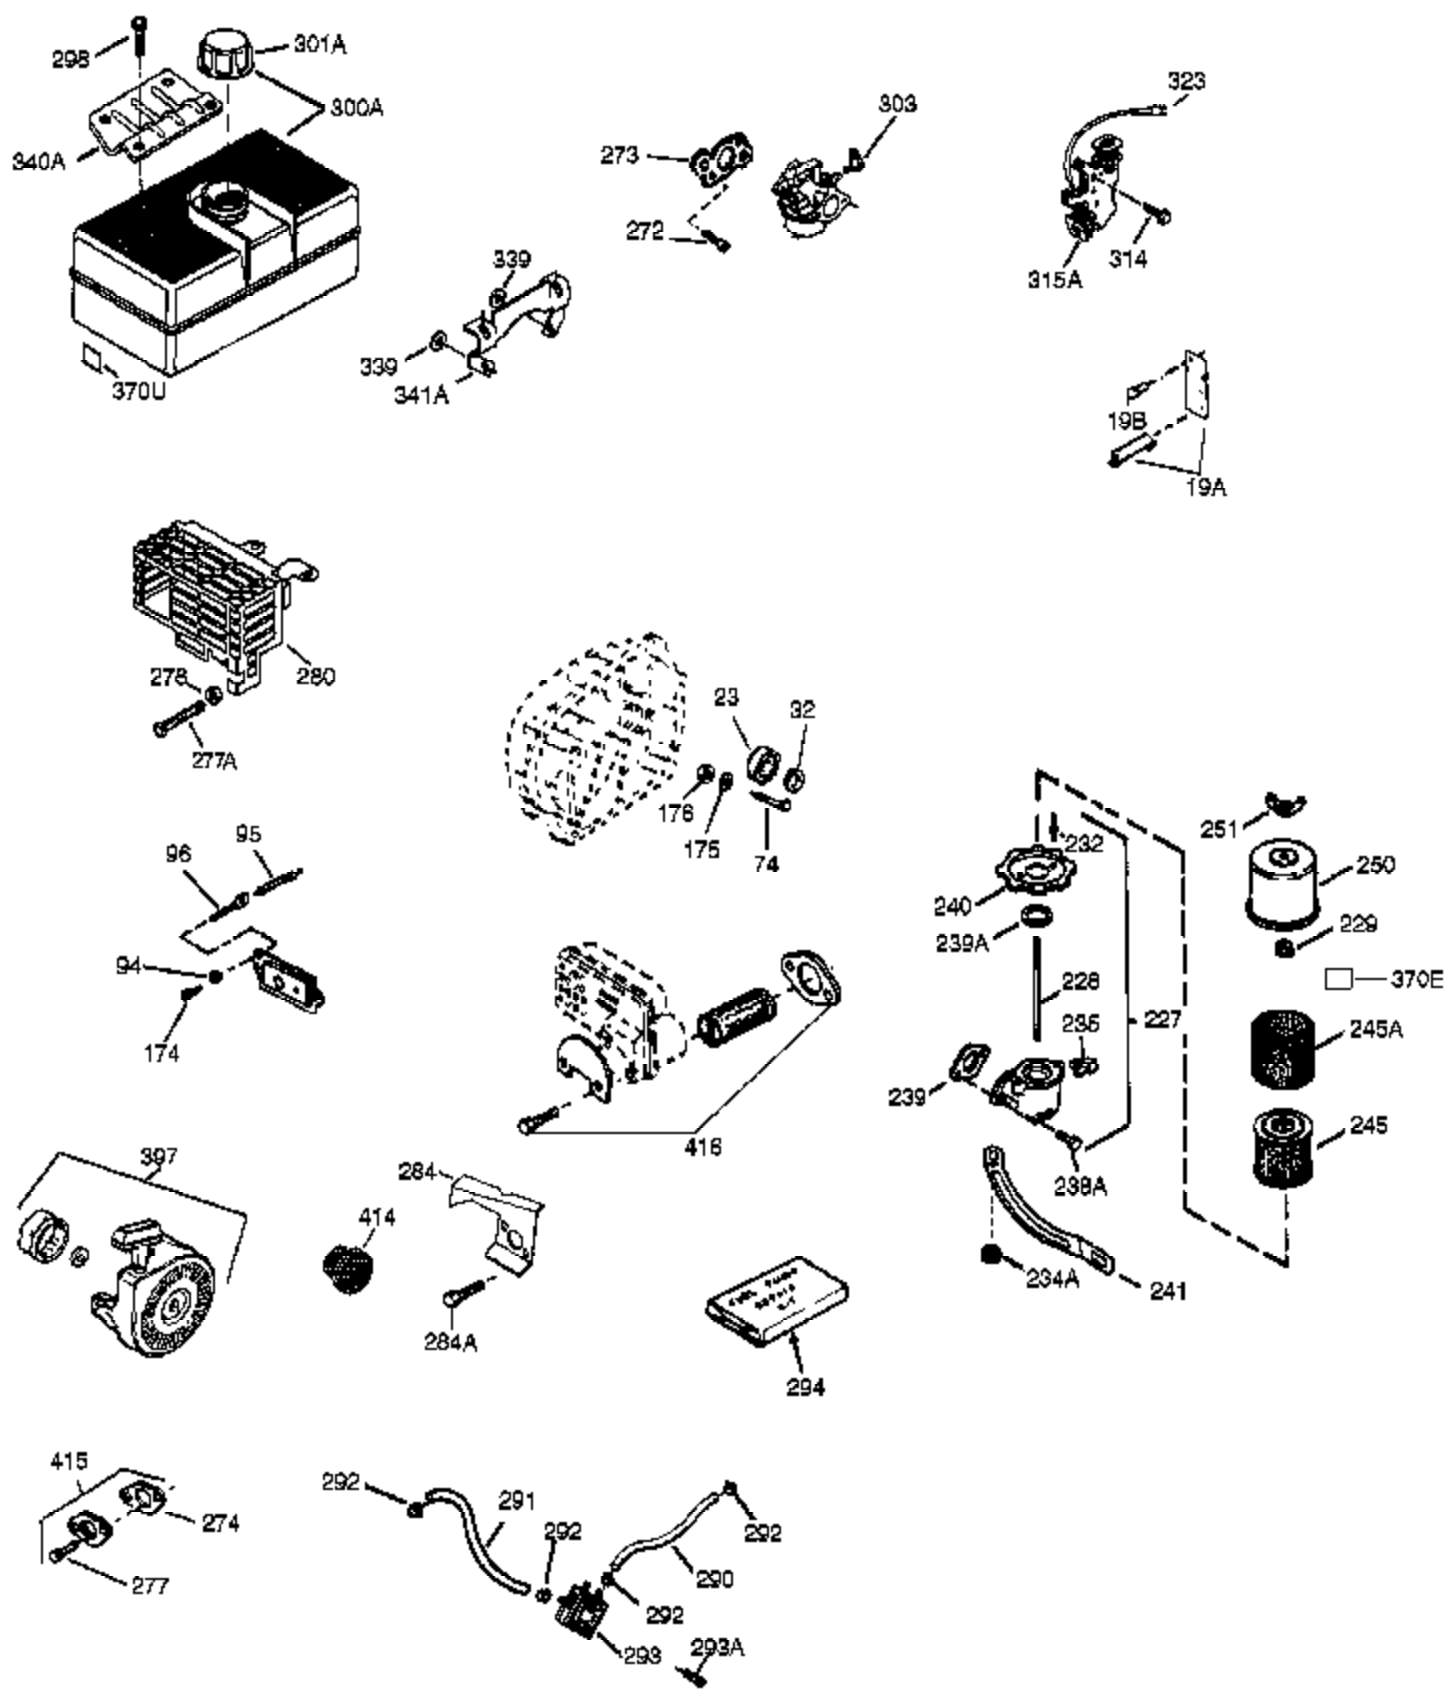

Ref #	Part Number	Qty	Description
174	650128	2	Screw, 10-24 x 1/2"
277	651002	2	Screw, 5/16-18 x 4-3/16"
278	650147	2	Washer
279A	650979	2	Lock Washer
280	36294	1	Heat Shield
290	29774	1	Fuel Line
291	30705	1	Fuel Line
292	26460	4	Fuel Line Clamp
298	650665	2	Screw, 1/4-15 x 3/4"
314	650873	1	Screw, 1/4-20 x 3/4"
323	611118	1	Terminal