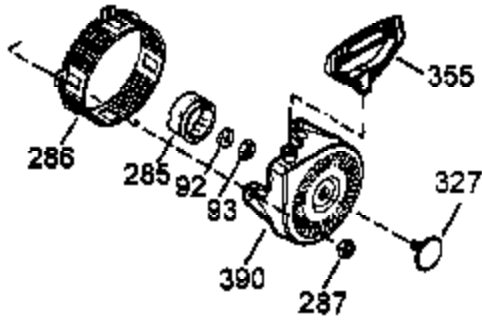

Ref #	Part Number	Qty	Description
298	650665	2	Screw, 1/4-15 x 3/4"
300	34186A	1	Fuel Tank (Incl. 292 & 301)
301	37845	1	Fuel Cap
305	35554	1	Oil Fill Tube
307	35499	1	"O" Ring
308	35540	1	Fill Tube Clip
310	36205	1	Dipstick
315	611111	1	Alternator Coil (18 Watt) (Incl. 323)
323	611118	1	Terminal
325	29443	1	Wire Clip
328	35062	2	Ignition Key
329	610973	1	Terminal
335	36547	1	Carburetor Cover
336	650765	1	Screw, 10-32 x 1/2"
338	28942	2	Screw, 10-32 x 3/8"
340	34154	1	Fuel Tank Bracket
341	34155	1	Fuel Tank Bracket
342	650561	1	Screw, 1/4-20 x 19/32"
343	35079A	1	Key Switch Bracket
343A	651060	1	Screw, 10-32 x 23/64"
350	570682A	1	Primer Ass'y.
351	32180C	1	Primer Line
355	590574	1	Starter Handle (Mitten Grip)
361	650990	2	Screw, T-30, 1/4-20 x 15/32"
364	37659	1	Carburetor Cover Bracket
365	650767	2	Screw, 8-32 x 27/64"
370K	36695	1	Starter Decal
370I	37119	1	Warning Decal
370D	36534	1	Caution Decal
370C	36501	1	Primer Decal
370G	35077	1	Instruction Decal
380	640054	1	Carburetor (Incl. 184)
390	590749	1	Rewind Starter (NOTE: This engine could have been built with 590733 starter.)
396	33329E	1	Electric Starter Motor (120 Volt)
400	36452B	1	* Gasket Set (Incl. items marked PK in notes)
420	730226A	1	SAE 5W30 4-Cycle Engine Oil (Quart)