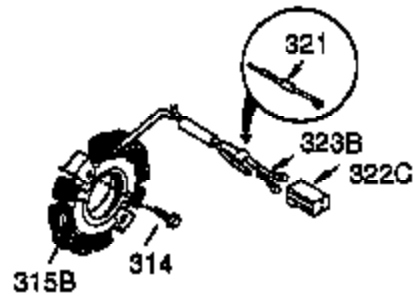

Ref #	Part Number	Qty	Description
298	650665	2	Screw, 1/4-15 x 3/4"
300	34186A	1	Fuel Tank (Incl. 292 & 301)
301	37845	1	Fuel Cap
305	35554	1	Oil Fill Tube
307	35499	1	"O" Ring
308	35540	1	Fill Tube Clip
310	36205	1	Dipstick
315	611111	1	Alternator Coil (18 Watt) (Incl. 323)
323	611118	1	Terminal
325	29443	1	Wire Clip
328	35062	2	Ignition Key
329	610973	1	Terminal
335	36547	1	Carburetor Cover
336	650765	1	Screw, 10-32 x 1/2"
338	28942	2	Screw, 10-32 x 3/8"
340	34154	1	Fuel Tank Bracket
341	34155	1	Fuel Tank Bracket
342	650561	1	Screw, 1/4-20 x 19/32"
343	35079A	1	Key Switch Bracket
343A	651060	1	Screw, 10-32 x 23/64"
350	570682A	1	Primer Ass'y.
351	32180C	1	Primer Line
355	590574	1	Starter Handle (Mitten Grip)
361	650990	2	Screw, T-30, 1/4-20 x 15/32"
364	37659	1	Carburetor Cover Bracket
365	650767	2	Screw, 8-32 x 27/64"
370K	36695	1	Starter Decal
370I	37119	1	Warning Decal
370D	36534	1	Caution Decal
370C	36501	1	Primer Decal
370G	35077	1	Instruction Decal
380	640054	1	Carburetor (Incl. 184)
390	590749	1	Rewind Starter (NOTE: This engine could have been built with 590733 starter.)
396	33329E	1	Electric Starter Motor (120 Volt)
400	36452B	1	* Gasket Set (Incl. items marked PK in notes)
420	730226A	1	SAE 5W30 4-Cycle Engine Oil (Quart)