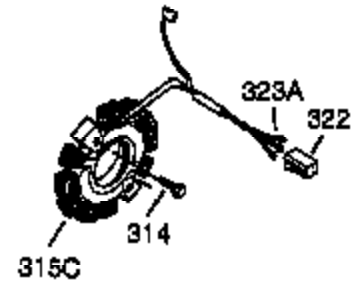

Ref #	Part Number	Qty	Description
298	650665	2	Screw, 1/4-15 x 3/4"
300	34186A	1	Fuel Tank (Incl. 292 & 301)
301	37845	1	Fuel Cap
305	35554	1	Oil Fill Tube
307	35499	1	"O" Ring
308	35540	1	Fill Tube Clip
310	36205	1	Dipstick
315	611111	1	Alternator Coil (18 Watt) (Incl. 323)
323	611118	1	Terminal
325	29443	1	Wire Clip
328	35062	2	Ignition Key
329	610973	1	Terminal
335	36547	1	Carburetor Cover
336	650765	1	Screw, 10-32 x 1/2"
338	28942	2	Screw, 10-32 x 3/8"
340	34154	1	Fuel Tank Bracket
341	34155	1	Fuel Tank Bracket
342	650561	1	Screw, 1/4-20 x 19/32"
343	35079A	1	Key Switch Bracket
343A	651060	1	Screw, 10-32 x 23/64"
350	570682A	1	Primer Ass'y.
351	32180C	1	Primer Line
355	590574	1	Starter Handle (Mitten Grip)
361	650990	2	Screw, T-30, 1/4-20 x 15/32"
364	37659	1	Carburetor Cover Bracket
365	650767	2	Screw, 8-32 x 27/64"
370K	36695	1	Starter Decal
370I	37119	1	Warning Decal
370D	36534	1	Caution Decal
370C	36501	1	Primer Decal
370G	35077	1	Instruction Decal
380	640054	1	Carburetor (Incl. 184)
390	590749	1	Rewind Starter (NOTE: This engine could have been built with 590733 starter.)
396	33329E	1	Electric Starter Motor (120 Volt)
400	36452B	1	* Gasket Set (Incl. items marked PK in notes)
420	730226A	1	SAE 5W30 4-Cycle Engine Oil (Quart)