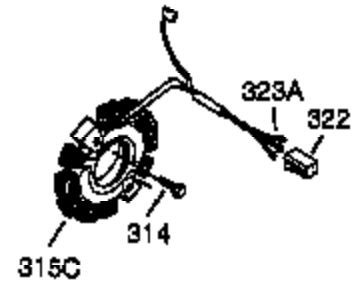

Ref #	Part Number	Qty	Description
292	26460	2	Fuel Line Clamp
298	650665	2	Screw, 1/4-15 x 3/4"
300	34186A	1	Fuel Tank (Incl. 292 & 301)
301	37845	1	Fuel Cap
311	35942	1	Oil Fill Plug
312	29673	1	Oil Fill Plug Gasket
315	611104	1	Alternator Coil (3/5 Split)(Incl. 321 - 323)
323	611118	2	Terminal
325	29443	1	Wire Clip
328	35062	2	Ignition Key
329	610973	1	Terminal
335	36547	1	Carburetor Cover
336	650765	1	Screw, 10-32 x 1/2"
338	28942	2	Screw, 10-32 x 3/8"
340	34154	1	Fuel Tank Bracket
341	34155	1	Fuel Tank Bracket
342	650561	1	Screw, 1/4-20 x 19/32"
343A	651060	1	Screw, 10-32 x 23/64"
343	35079A	1	Key Switch Bracket
350	570682A	1	Primer Ass'y.
351	32180C	1	Primer Line
355	590574	1	Starter Handle (Mitten Grip)
361	650990	2	Screw, T-30, 1/4-20 x 15/32"
364	37659	1	Carburetor Cover Bracket
365	650767	2	Screw, 8-32 x 27/64"
370I	37119	1	Warning Decal
370K	36695	1	Starter Decal
370D	36534	1	Caution Decal
370C	36501	1	Primer Decal
370G	35077	1	Instruction Decal
380	640054	1	Carburetor (Incl. 184)
390	590749	1	Rewind Starter (NOTE: This engine could have been built with 590733 starter.)
396	33329D	1	Electric Starter Motor (120 Volt)
400	36452B	1	* Gasket Set (Incl. items marked PK in notes)
420	730226A	1	SAE 5W30 4-Cycle Engine Oil (Quart)