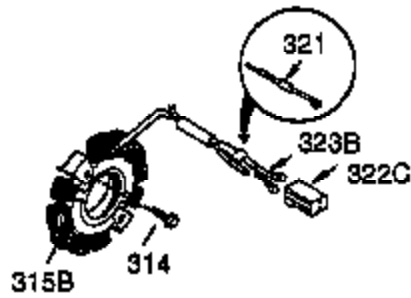

Ref #	Part Number	Qty	Description
292	26460	2	Fuel Line Clamp
298	650665	2	Screw, 1/4-15 x 3/4"
300	34186A	1	Fuel Tank (Incl. 292 & 301)
301	37845	1	Fuel Cap
311	35942	1	Oil Fill Plug
312	29673	1	Oil Fill Plug Gasket
315	611104	1	Alternator Coil (3/5 Split)(Incl. 321 - 323)
323	611118	2	Terminal
325	29443	1	Wire Clip
328	35062	2	Ignition Key
329	610973	1	Terminal
335	36547	1	Carburetor Cover
336	650765	1	Screw, 10-32 x 1/2"
338	28942	2	Screw, 10-32 x 3/8"
340	34154	1	Fuel Tank Bracket
341	34155	1	Fuel Tank Bracket
342	650561	1	Screw, 1/4-20 x 19/32"
343A	651060	1	Screw, 10-32 x 23/64"
343	35079A	1	Key Switch Bracket
350	570682A	1	Primer Ass'y.
351	32180C	1	Primer Line
355	590574	1	Starter Handle (Mitten Grip)
361	650990	2	Screw, T-30, 1/4-20 x 15/32"
364	37659	1	Carburetor Cover Bracket
365	650767	2	Screw, 8-32 x 27/64"
370I	37119	1	Warning Decal
370K	36695	1	Starter Decal
370D	36534	1	Caution Decal
370C	36501	1	Primer Decal
370G	35077	1	Instruction Decal
380	640054	1	Carburetor (Incl. 184)
390	590749	1	Rewind Starter (NOTE: This engine could have been built with 590733 starter.)
396	33329D	1	Electric Starter Motor (120 Volt)
400	36452B	1	* Gasket Set (Incl. items marked PK in notes)
420	730226A	1	SAE 5W30 4-Cycle Engine Oil (Quart)