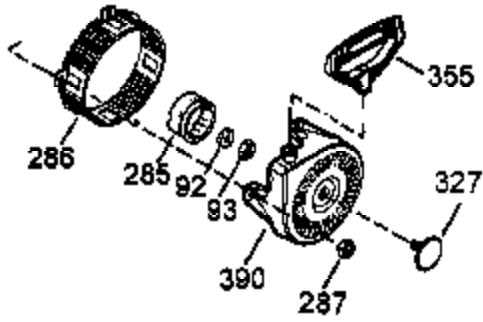

Ref #	Part Number	Qty	Description
292	26460	2	Fuel Line Clamp
298	650665	2	Screw, 1/4-15 x 3/4"
300	34186A	1	Fuel Tank (Incl. 292 & 301)
301	37845	1	Fuel Cap
311	35942	1	Oil Fill Plug
312	29673	1	Oil Fill Plug Gasket
315	611104	1	Alternator Coil (3/5 Split)(Incl. 321 - 323)
323	611118	2	Terminal
325	29443	1	Wire Clip
328	35062	2	Ignition Key
329	610973	1	Terminal
335	36547	1	Carburetor Cover
336	650765	1	Screw, 10-32 x 1/2"
338	28942	2	Screw, 10-32 x 3/8"
340	34154	1	Fuel Tank Bracket
341	34155	1	Fuel Tank Bracket
342	650561	1	Screw, 1/4-20 x 19/32"
343A	651060	1	Screw, 10-32 x 23/64"
343	35079A	1	Key Switch Bracket
350	570682A	1	Primer Ass'y.
351	32180C	1	Primer Line
355	590574	1	Starter Handle (Mitten Grip)
361	650990	2	Screw, T-30, 1/4-20 x 15/32"
364	37659	1	Carburetor Cover Bracket
365	650767	2	Screw, 8-32 x 27/64"
370I	37119	1	Warning Decal
370K	36695	1	Starter Decal
370D	36534	1	Caution Decal
370C	36501	1	Primer Decal
370G	35077	1	Instruction Decal
380	640054	1	Carburetor (Incl. 184)
390	590749	1	Rewind Starter (NOTE: This engine could have been built with 590733 starter.)
396	33329D	1	Electric Starter Motor (120 Volt)
400	36452B	1	* Gasket Set (Incl. items marked PK in notes)
420	730226A	1	SAE 5W30 4-Cycle Engine Oil (Quart)