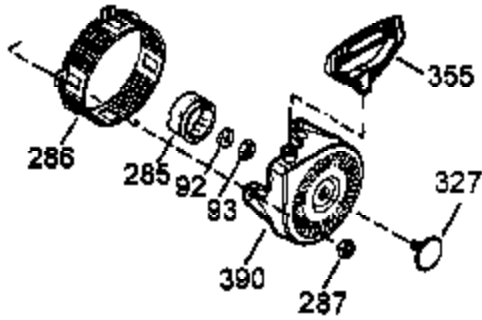

Ref #	Part Number	Qty	Description
5	30969	1	Extension Cap
92	650880	1	Lock Washer
93	650881	1	Flywheel Nut
130C	650694A	3	Screw, 5/16-18 x 2"
278	650147	2	Washer
279	650980	2	Screw, 10-16 x 47/64"
279A	650979	2	Lock Washer
280	36294	1	Heat Shield (Incl. 278, 279 & 279A)
285	35985C	1	Starter Cup
287	29752	4	Nut & Lock Washer, 1/4-28
311	35942	1	Dipstick
314	650873	2	Screw, 1/4-20 x 3/4"
323	611118	2	Terminal
355	590574	1	Starter Handle (Mitten Grip)
361	650990	2	Screw, T-30, 1/4-20 x 15/32"
370I	37119	1	Warning Decal
390	590749	1	Rewind Starter (NOTE: This engine could have been built with 590733 starter.)