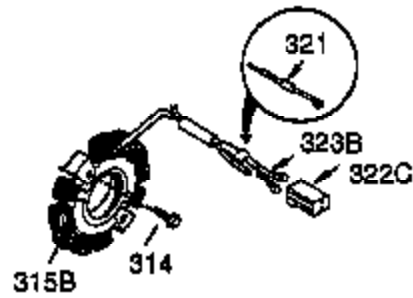

Ref #	Part Number	Qty	Description
72A	28534	1	Oil Drain Plug
92	650880	1	Belleville Washer
93	650881	1	Flywheel Nut
130C	650694A	3	Screw, 5/16-18 x 2"
278	650147	2	Washer
279A	650979	2	Lock Washer
279	650980	2	Screw, 10-16 x 47/64"
280	36294	1	Heat Shield (Incl. 278,279 & 279A)
285	35985B	1	Starter Cup
287	29752	4	Nut & Lock Washer, 1/4-28
314	650873	1	Screw, 1/4-20 x 3/4"
323	611118	1	Terminal
355	590574	1	Starter Handle
390	590749	1	Recoil Starter (NOTE: This engine could have been built with 590733 starter.