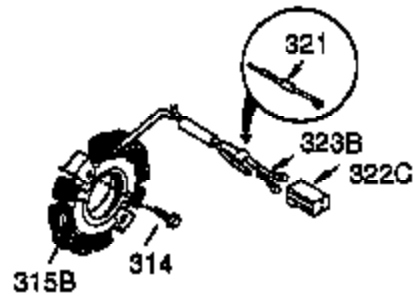

Ref #	Part Number	Qty	Description
5	30969	1	Extension Cap
92	650880	1	Lock Washer
93	650881	1	Flywheel Nut
130C	650694A	3	Screw, 5/16-18 x 2"
285	35985C	1	Starter Cup
287	29752	4	Nut & Lock Washer, 1/4-28
311	35942	1	Oil Fill Plug (Incl. 312)
312	29673	1	Oil Fill Plug Gasket
355	590574	1	Starter Handle (Mitten Grip)
361	650990	2	Screw, T-30, 1/4-20 x 15/32"
370J	35703	1	Throttle Decal
370I	37119	1	Warning Decal
390	590749	1	Rewind Starter (NOTE: This engine could have been built with 590733 starter.)