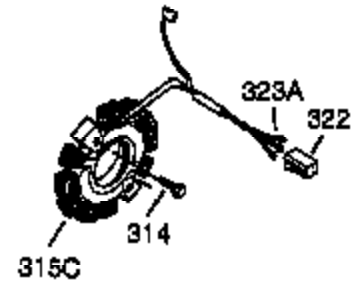

Ref #	Part Number	Qty	Description
5	30969	1	Extension Cap
92	650880	1	Lock Washer
93	650881	1	Flywheel Nut
130C	650694A	3	Screw, 5/16-18 x 2"
285	35985C	1	Starter Cup
287	29752	4	Nut & Lock Washer, 1/4-28
311	35942	1	Oil Fill Plug (Incl. 312)
312	29673	1	Oil Fill Plug Gasket
355	590574	1	Starter Handle (Mitten Grip)
361	650990	2	Screw, T-30, 1/4-20 x 15/32"
370J	35703	1	Throttle Decal
370I	37119	1	Warning Decal
390	590749	1	Rewind Starter (NOTE: This engine could have been built with 590733 starter.)