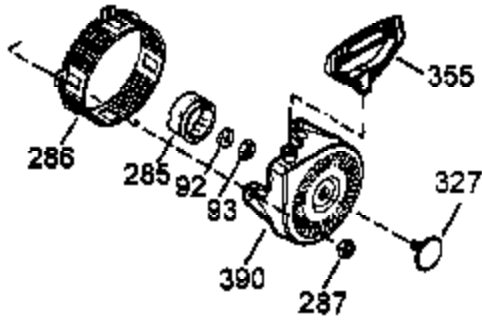

Ref #	Part Number	Qty	Description
5	30969	1	Extension Cap
92	650880	1	Lock Washer
93	650881	1	Flywheel Nut
130C	650694A	3	Screw, 5/16-18 x 2"
285	35985C	1	Starter Cup
287	29752	4	Nut & Lock Washer, 1/4-28
311	35942	1	Oil Fill Plug (Incl. 312)
312	29673	1	Oil Fill Plug Gasket
355	590574	1	Starter Handle (Mitten Grip)
361	650990	2	Screw, T-30, 1/4-20 x 15/32"
370J	35703	1	Throttle Decal
370I	37119	1	Warning Decal
390	590749	1	Rewind Starter (NOTE: This engine could have been built with 590733 starter.)