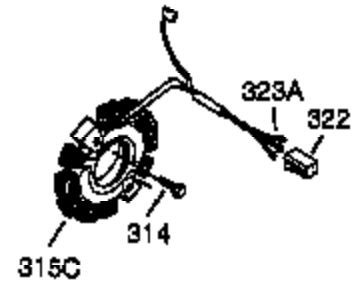

Ref #	Part Number	Qty	Description
5	30969	1	Extension Cap
92	650880	1	Belleville Washer
93	650881	1	Flywheel Nut
130C	650694A	3	Screw, 5/16-18 x 2"
285	35985C	1	Starter Cup
287	29752	4	Nut & Lock Washer, 1/4-28
314	650873	1	Screw, 1/4-20 x 3/4"
323	611118	1	Terminal
355	590574	1	Starter Handle
361	650990	2	Screw, T-30, 1/4-20 x 15/32"
390	590749	1	Recoil Starter (NOTE: This engine could have been built with 590733 starter.)