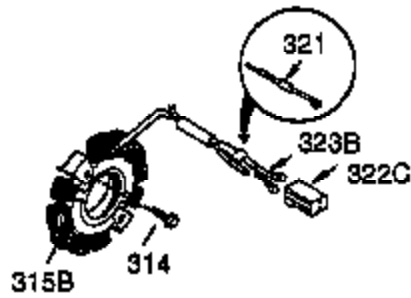

Ref #	Part Number	Qty	Description
5	30969	1	Extension Cap
92	650880	1	Belleville Washer
93	650881	1	Flywheel Nut
130C	650694A	3	Screw, 5/16-18 x 2"
285	35985C	1	Starter Cup
287	29752	4	Nut & Lock Washer, 1/4-28
314	650873	1	Screw, 1/4-20 x 3/4"
323	611118	1	Terminal
355	590574	1	Starter Handle
361	650990	2	Screw, T-30, 1/4-20 x 15/32"
390	590749	1	Recoil Starter (NOTE: This engine could have been built with 590733 starter.)