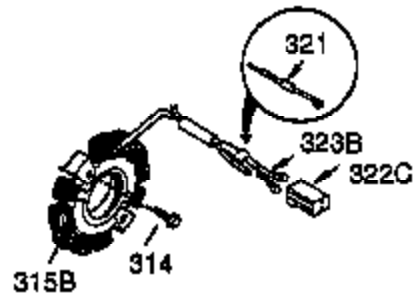

Ref #	Part Number	Qty	Description
72A	28534	1	Oil Drain Plug
92	650880	1	Lock Washer
93	650881	1	Flywheel Nut
130C	650727	2	Screw, 5/16-18 x 1-25/32"
278	650147	2	Washer
279	650980	2	Screw, 10-16 x 47/64"
279A	650979	2	Lock Washer
280	36294	1	Heat Shield (Incl. 278, 279 & 279A)
285	35985C	1	Starter Cup
287	29752	4	Nut & Lock Washer, 1/4-28
314	650873	1	Screw, 1/4-20 x 3/4"
323	611118	1	Terminal
340D	36534	1	Warning Decal
355	590574	1	Starter Handle
370I	37119	1	Warning Decal
390	590749	1	Rewind Starter (Note: This engine could have been built with 590733 starter.)