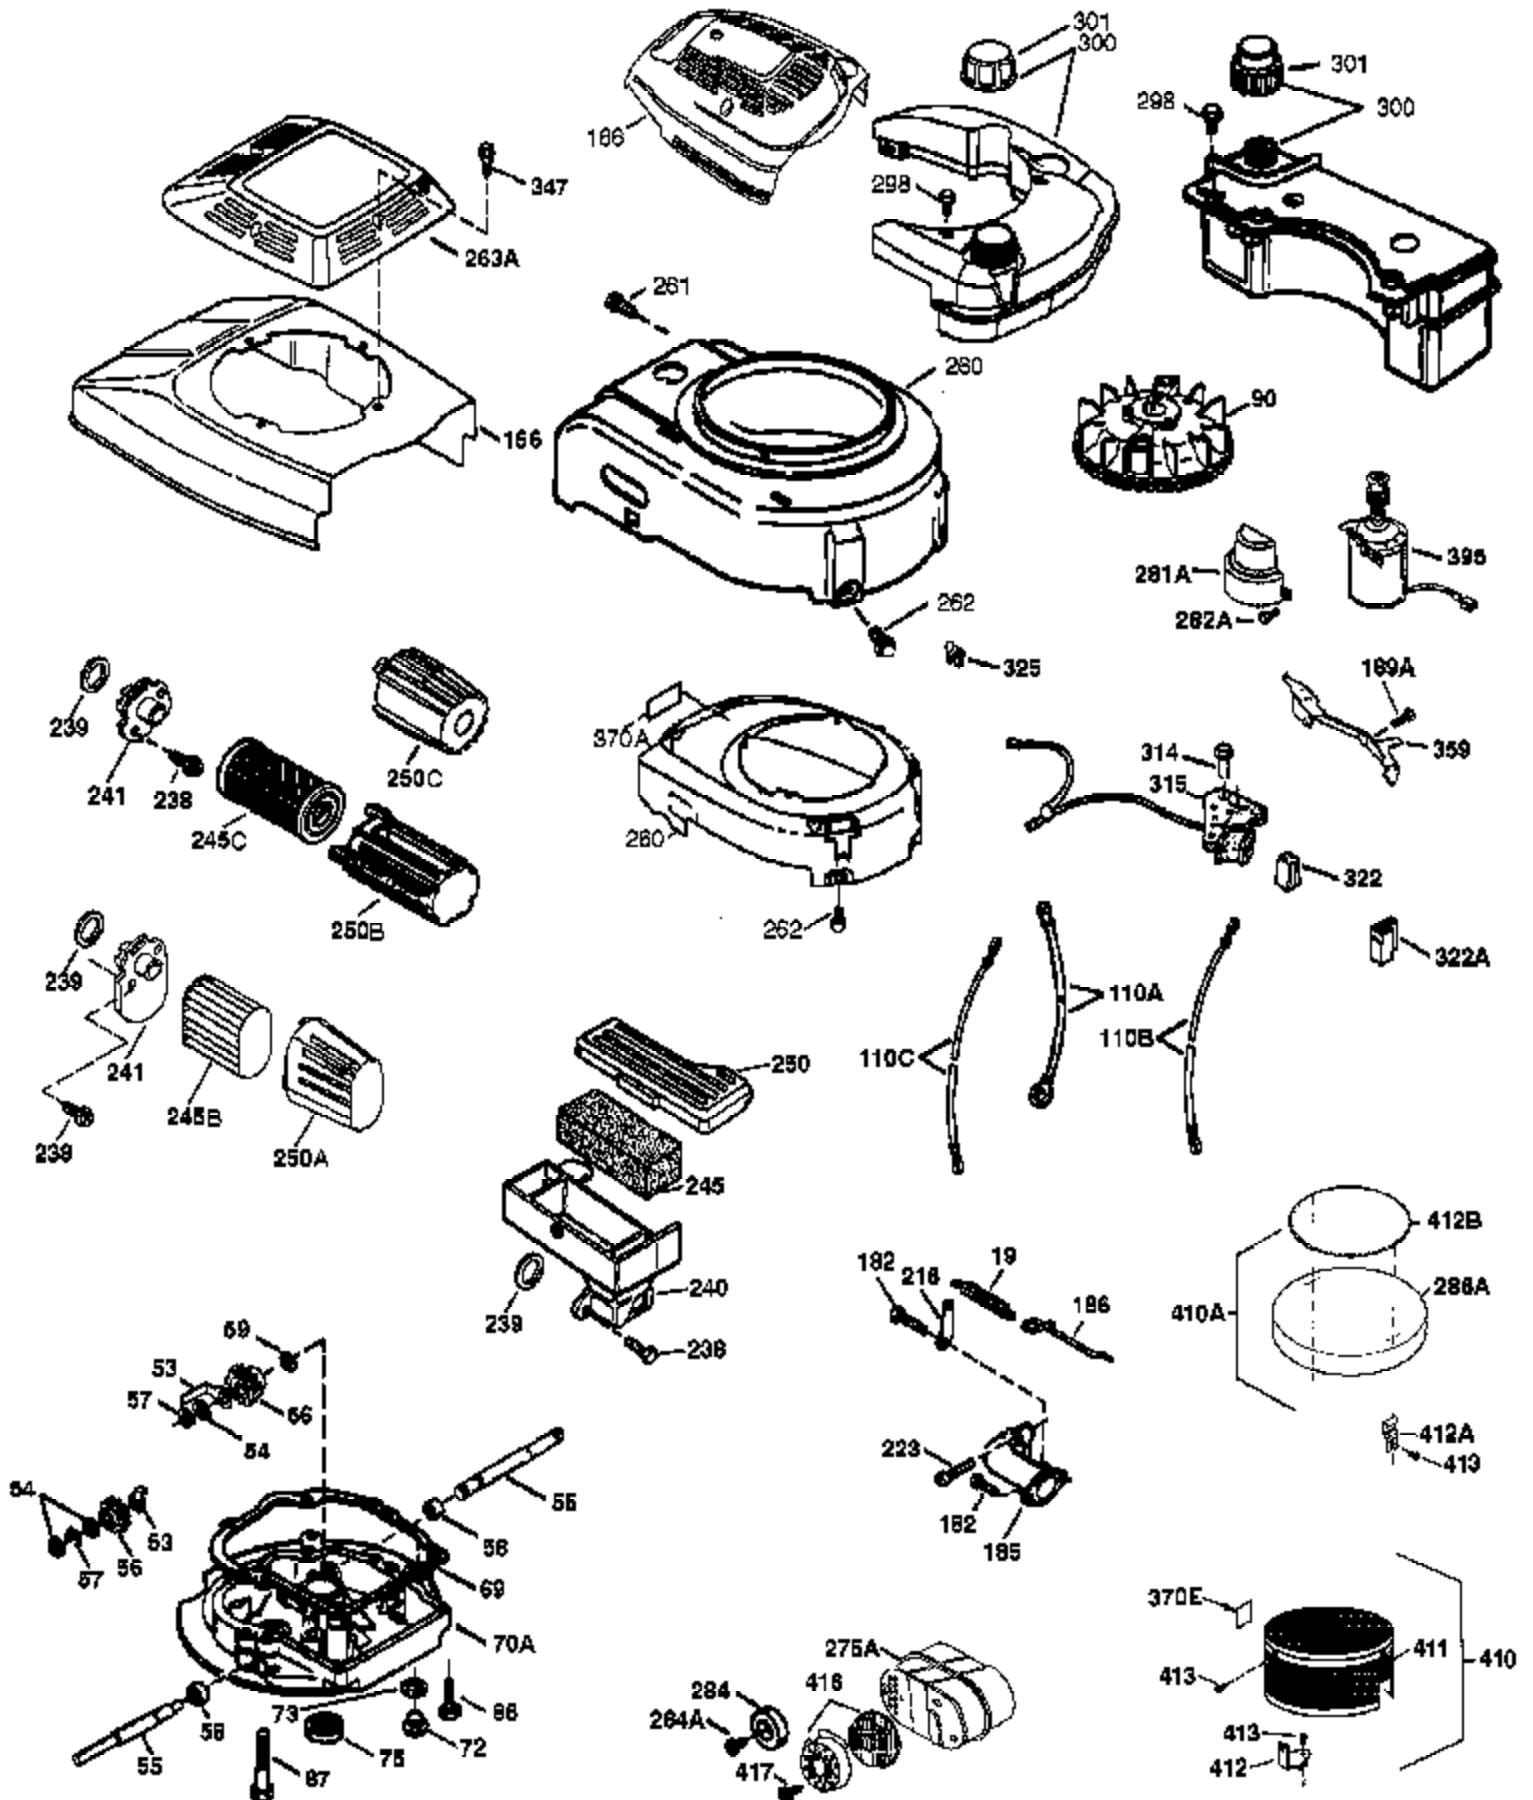

Ref #	Part Number	Qty	Description
19	33578	1	Extension Spring
41	40051	1	Piston & Pin Ass'y. (Std.) (Incl. 43)
69	37609	1	* Mounting Flange Gasket
72	37614	1	Oil Drain Plug
75	27897	1	Oil Seal
86	650488	6	Screw, 1/4-20 x 1-1/4"
90	611299	1	Flywheel
182	6201	2	Screw, 1/4-28 x 7/8"
185	37794	1	Intake Pipe
186	32653	1	Governor Link
216	33086	1	R.P.M. Adjusting Lever
223	650451	2	Screw, 1/4-20 x 1"
238	650932	2	Screw, 10-32 x 49/64"
239	34338	1	* Air Cleaner Gasket
241	35797	1	Air Cleaner Collar
245	35066	1	Air Cleaner Filter
250	35986	1	Air Cleaner Cover (Craftsman)
260	37808	1	Blower Housing
261	30200	2	Screw, 10-24 x 9/16"
262	650831	2	Screw, 1/4-20 x 1/2"
275A	36838A	1	Spark Arrestor Muffler (Optional) (Incl. 284,284A,416 & 417)
284A	650821	1	Screw, 10-32 x 1/2" (Optional)
284	36663	1	Muffler Deflector (Incl. 284A)(Optional)
298	28763	3	Screw, 10-32 x 39/64"
300	37947	1	Fuel Tank (Incl. 292 & 301)
301	37844	1	Fuel Cap
416	37530	1	Spark Arrestor Kit (Incl. 417)(Optional)
417	650821	1	Screw, 10-32 x 1/2" (Optional)