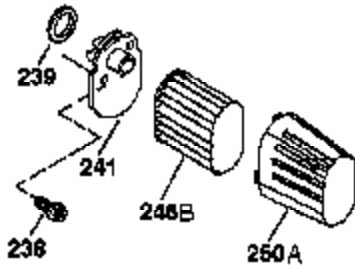

Ref #	Part Number	Qty	Description
238	650932	2	Screw, 10-32 x 49/64"
239	34338	1	* Air Cleaner Gasket
241	35797	1	Air Cleaner Collar
250B	35065	1	Air Cleaner Cover (Craftsman)
275A	36838A	1	Spark Arrestor Muffler (Optional) (Incl. 284,284A,416 & 417)
284A	650821	1	Screw, 10-32 x 1/2" (Optional)
284	36663	1	Muffler Deflector (Incl. 284A)(Optional)
298	28763	3	Screw, 10-32 x 39/64"
301	37844	1	Fuel Cap
370	37269	1	Name Decal
416	37530	1	Spark Arrestor Kit (Incl. 417)(Optional)
417	650821	1	Screw, 10-32 x 1/2" (Optional)
900	750884	1	Rep. Engine, order from 71-999
900	750885	1	Rep. Short Block, order from 71-999