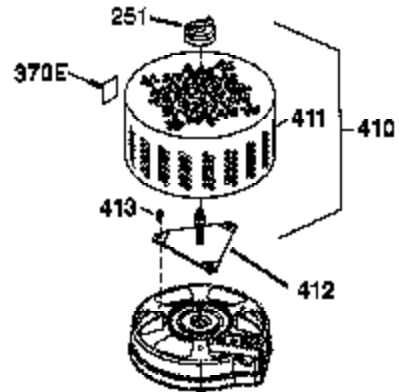

Ref #	Part Number	Qty	Description
238	650932	2	Screw, 10-32 x 49/64"
239	34338	1	* Air Cleaner Gasket
241	35797	1	Air Cleaner Collar
250B	35065	1	Air Cleaner Cover (Craftsman)
275A	36838A	1	Spark Arrestor Muffler (Optional) (Incl. 284,284A,416 & 417)
284A	650821	1	Screw, 10-32 x 1/2" (Optional)
284	36663	1	Muffler Deflector (Incl. 284A)(Optional)
298	28763	3	Screw, 10-32 x 39/64"
301	37844	1	Fuel Cap
370	37269	1	Name Decal
416	37530	1	Spark Arrestor Kit (Incl. 417)(Optional)
417	650821	1	Screw, 10-32 x 1/2" (Optional)
900	750884	1	Rep. Engine, order from 71-999
900	750885	1	Rep. Short Block, order from 71-999