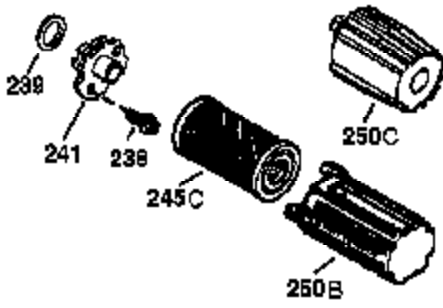

Ref #	Part Number	Qty	Description
238	650932	2	Screw, 10-32 x 49/64"
239	34338	1	* Air Cleaner Gasket
241	35797	1	Air Cleaner Collar
250B	35065	1	Air Cleaner Cover (Craftsman)
275A	36838A	1	Spark Arrestor Muffler (Optional) (Incl. 284,284A,416 & 417)
284A	650821	1	Screw, 10-32 x 1/2" (Optional)
284	36663	1	Muffler Deflector (Incl. 284A)(Optional)
298	28763	3	Screw, 10-32 x 39/64"
301	37844	1	Fuel Cap
370	37269	1	Name Decal
416	37530	1	Spark Arrestor Kit (Incl. 417)(Optional)
417	650821	1	Screw, 10-32 x 1/2" (Optional)
900	750884	1	Rep. Engine, order from 71-999
900	750885	1	Rep. Short Block, order from 71-999