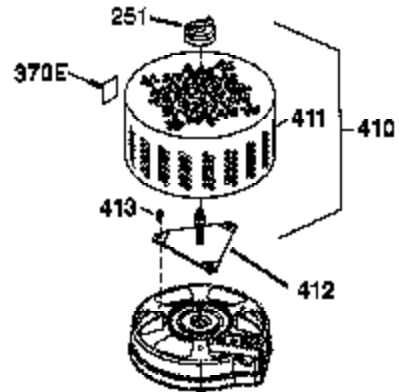

Ref #	Part Number	Qty	Description
238	650932	2	Screw, 10-32 x 49/64"
239	34338	1	* Air Cleaner Gasket
241	36919	1	Air Cleaner Collar
263A	37436	1	Starter Grille
275A	36838A	1	Spark Arrestor Muffler (Optional) (Incl. 284,284A,416 & 417)
284	36663	1	Muffler Deflector (Incl. 284A)(Optional)
284A	650821	1	Screw, 10-32 x 1/2" (Optional)
298	28763	3	Screw, 10-32 x 39/64"
301	37845	1	Fuel Cap
370R	37849	1	Warning Decal
370	37269	1	Name Decal
416	37530	1	Spark Arrestor Kit (Incl. 417)(Optional)
417	650821	1	Screw, 10-32 x 1/2" (Optional)
900	750884	1	Rep. Engine, order from 71-999
900	750885	1	Rep. Short Block, order from 71-999