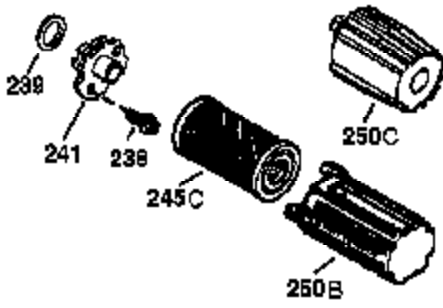

Ref #	Part Number	Qty	Description
238	650932	2	Screw, 10-32 x 49/64"
239	34338	1	* Air Cleaner Gasket
241	36919	1	Air Cleaner Collar
263A	37436	1	Starter Grille
275A	36838A	1	Spark Arrestor Muffler (Optional) (Incl. 284,284A,416 & 417)
284	36663	1	Muffler Deflector (Incl. 284A)(Optional)
284A	650821	1	Screw, 10-32 x 1/2" (Optional)
298	28763	3	Screw, 10-32 x 39/64"
301	37845	1	Fuel Cap
370R	37849	1	Warning Decal
370	37269	1	Name Decal
416	37530	1	Spark Arrestor Kit (Incl. 417)(Optional)
417	650821	1	Screw, 10-32 x 1/2" (Optional)
900	750884	1	Rep. Engine, order from 71-999
900	750885	1	Rep. Short Block, order from 71-999