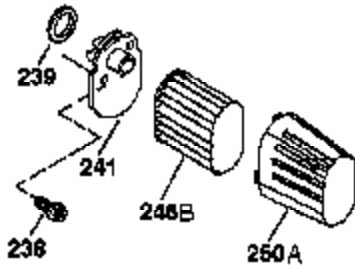

Ref #	Part Number	Qty	Description
238	650932	2	Screw, 10-32 x 49/64"
239	34338	1	* Air Cleaner Gasket
241	36919	1	Air Cleaner Collar
263A	37436	1	Starter Grille
275A	36838A	1	Spark Arrestor Muffler (Optional) (Incl. 284,284A,416 & 417)
284	36663	1	Muffler Deflector (Incl. 284A)(Optional)
284A	650821	1	Screw, 10-32 x 1/2" (Optional)
298	28763	3	Screw, 10-32 x 39/64"
301	37845	1	Fuel Cap
370R	37849	1	Warning Decal
370	37269	1	Name Decal
416	37530	1	Spark Arrestor Kit (Incl. 417)(Optional)
417	650821	1	Screw, 10-32 x 1/2" (Optional)
900	750884	1	Rep. Engine, order from 71-999
900	750885	1	Rep. Short Block, order from 71-999