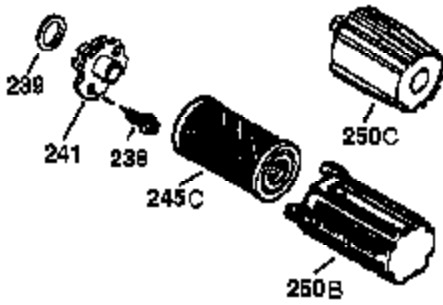

Ref #	Part Number	Qty	Description
182	6201	2	Screw, 1/4-28 x 7/8"
184	26756	1	* Carburetor To Intake Pipe Gasket
185	37794	1	Intake Pipe
186	32653	1	Governor Link
200	33205A	1	Control Bracket (Incl. 202 thru 206)
206	610973	1	Terminal
207	34336A	1	Throttle Link
209	30200	2	Screw, 10-24 x 9/16"
215	32410	1	Control Knob
216	33086	1	R.P.M. Adjusting Lever
223	650451	2	Screw, 1/4-20 x 1"
224	37793	1	* Intake Pipe Gasket
238	650932	2	Screw, 10-32 x 49/64"
239	34338	1	* Air Cleaner Gasket
245	35066	1	Air Cleaner Filter
250	35986	1	Air Cleaner Cover (Craftsman)
260	36749	1	Blower Housing
261	30200	2	Screw, 10-24 x 9/16"
262	650831	2	Screw, 1/4-20 x 1/2"
275	37192A	1	Muffler
277	650988	2	Screw, 1/4-20 x 2-5/16"
279	28763	2	Screw, 10-32 x 39/64"
280	37790	1	Heat Shield
285	35287C	1	Starter Cup
287	650926	2	Screw, 8-32 x 21/64"
290	29774	1	Fuel Line
292	26460	2	Fuel Line Clamp
300	37947	1	Fuel Tank (Incl. 292 & 301)
301	37845	1	Fuel Cap
305	35647A	1	Oil Fill Tube (Incl. 306)
306	37610	1	"O" Ring
307	35499	1	"O" Ring
309A	650783	1	Screw, 10-24 x 3/4"
309	650562	1	Screw, 10-32 x 1/2"
310	35648	1	Dipstick
311A	37611	1	Hold Down Bracket
313	34080	1	Spacer
324	33177	1	Terminal
370	37269	1	Name Decal
370C	37318	1	Primer Decal (3X)
370K	36695	1	Starter Decal
380	640339	1	Carburetor (Incl. 184)
390	590766	1	Rewind Starter
400	37809	1	* Gasket Set (Incl. items marked PK i
420	730225A	1	SAE 30, 4-Cycle Engine Oil (Quart) n notes)