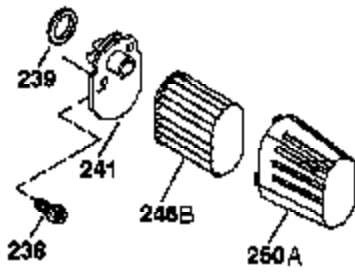

Ref #	Part Number	Qty	Description
238	650932	2	Screw, 10-32 x 49/64"
239	34338	1	* Air Cleaner Gasket
241	35797	1	Air Cleaner Collar
275A	36838A	1	Spark Arrestor Muffler (Optional) (Incl. 284,284A,416 & 417)
284	36663	1	Muffler Deflector (Incl. 284A)(Optional)
284A	650821	1	Screw, 10-32 x 1/2" (Optional)
298	28763	3	Screw, 10-32 x 39/64"
301	37844	1	Fuel Cap
370R	37849	1	Warning Decal
370	37269	1	Name Decal
416	37530	1	Spark Arrestor Kit (Incl. 417)(Optional)
417	650821	1	Screw, 10-32 x 1/2" (Optional)
900	750884	1	Rep. Engine, order from 71-999
900	750885	1	Rep. Short Block, order from 71-999