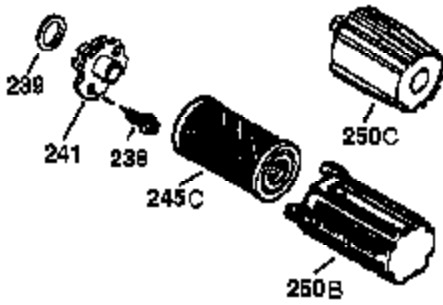

Ref #	Part Number	Qty	Description
238	650932	2	Screw, 10-32 x 49/64"
239	34338	1	* Air Cleaner Gasket
241	35797	1	Air Cleaner Collar
275A	36838A	1	Spark Arrestor Muffler (Optional) (Incl. 284,284A,416 & 417)
284	36663	1	Muffler Deflector (Incl. 284A)(Optional)
284A	650821	1	Screw, 10-32 x 1/2" (Optional)
298	28763	3	Screw, 10-32 x 39/64"
301	37844	1	Fuel Cap
370R	37849	1	Warning Decal
370	37269	1	Name Decal
416	37530	1	Spark Arrestor Kit (Incl. 417)(Optional)
417	650821	1	Screw, 10-32 x 1/2" (Optional)
900	750884	1	Rep. Engine, order from 71-999
900	750885	1	Rep. Short Block, order from 71-999