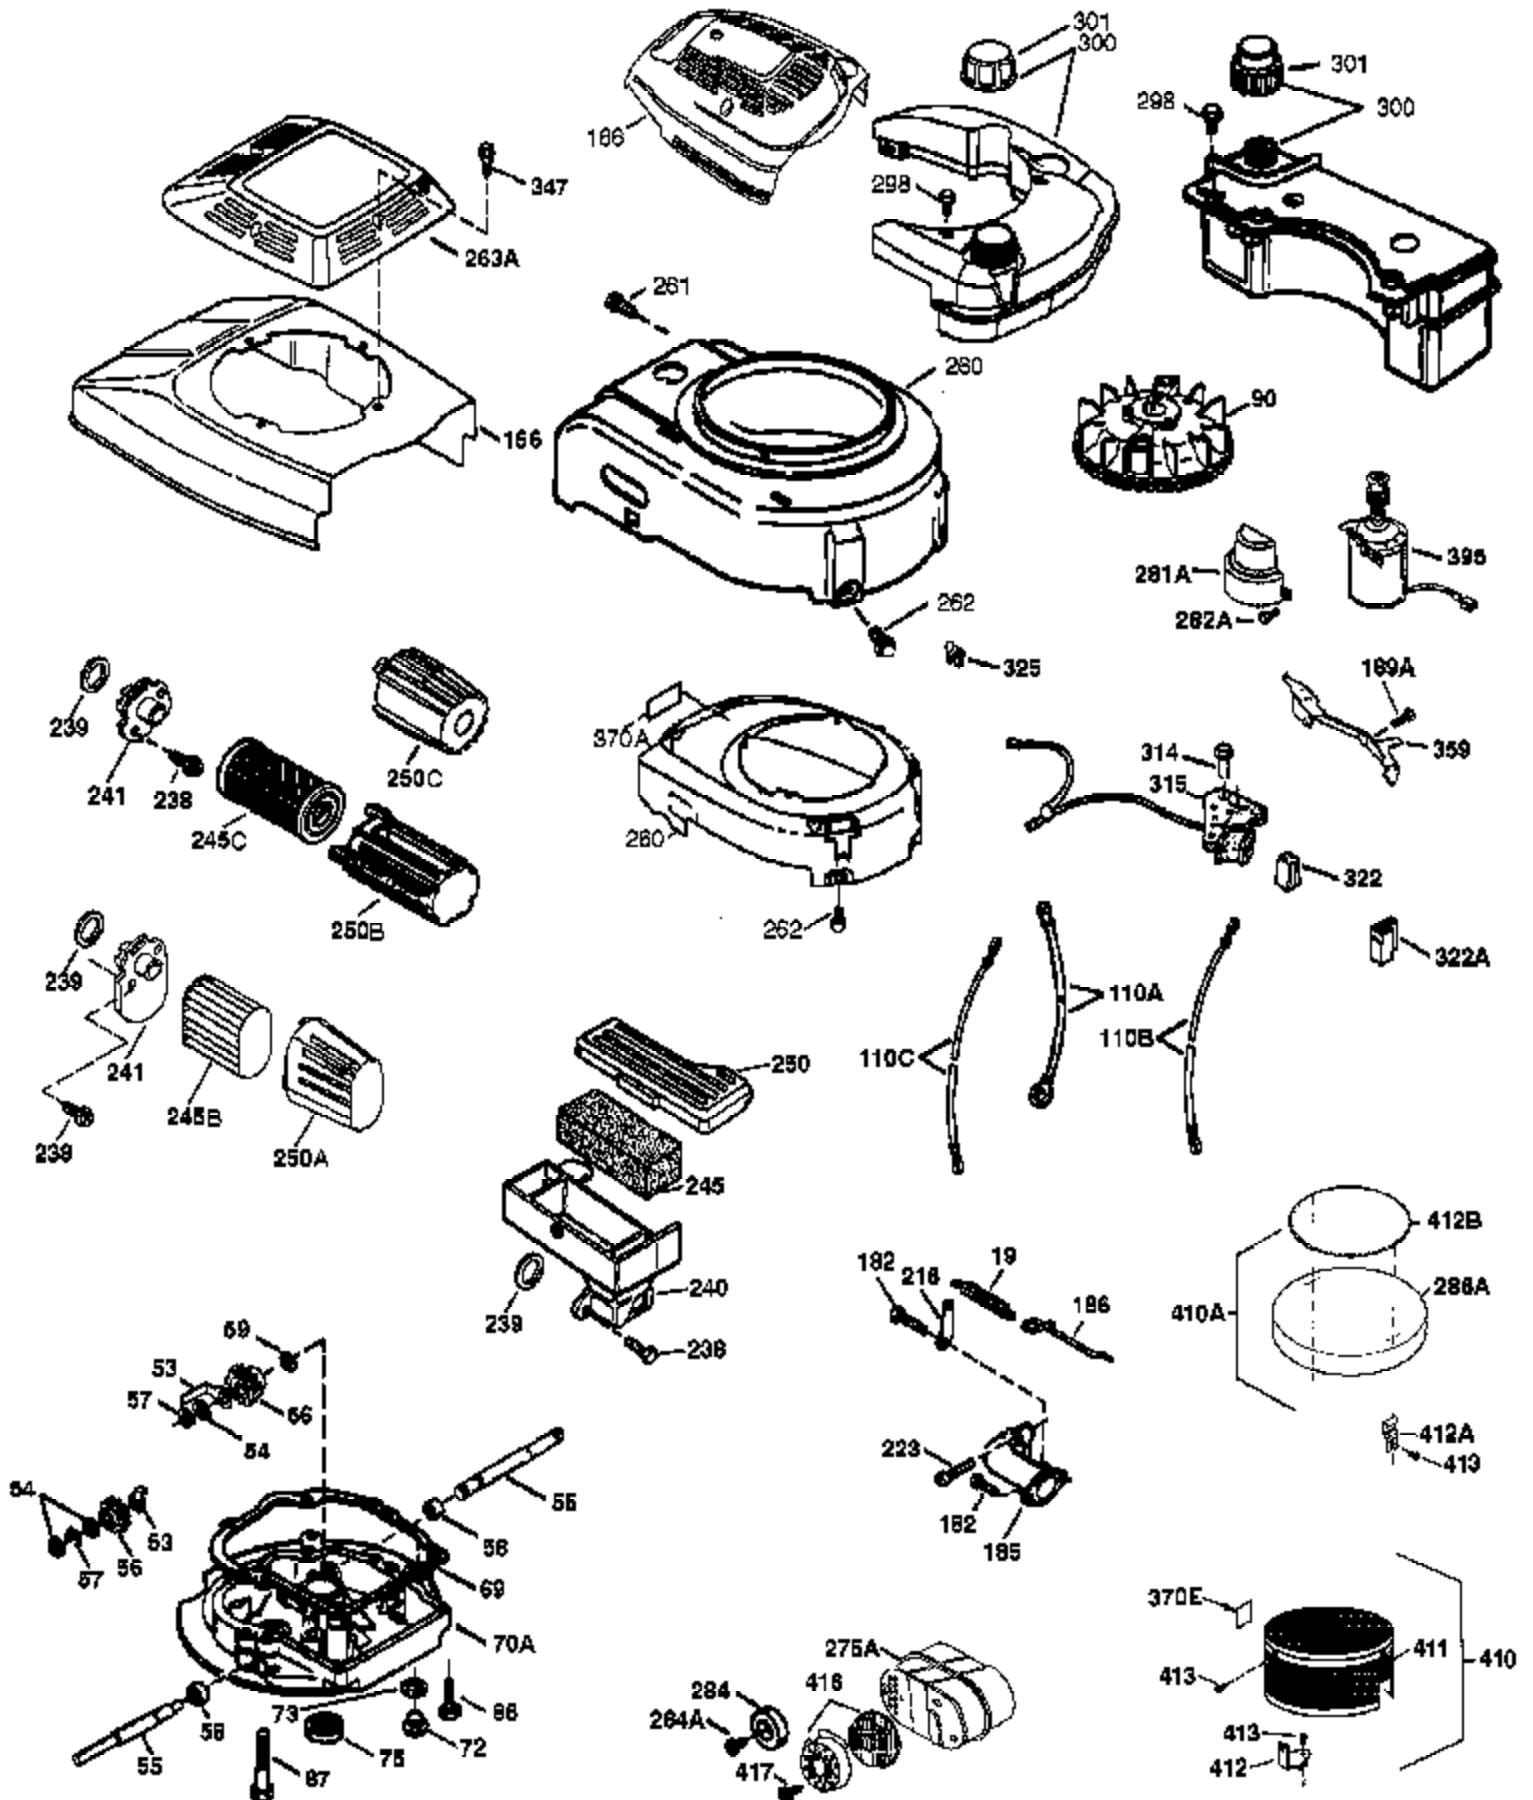

Ref #	Part Number	Qty	Description
19	37329	1	Governor Spring
41	40042	1	Piston & Pin Ass'y. (Std.) (Incl. 43)
41	40043	1	Piston & Pin Ass'y. (.010" OS)(Incl. 43)
69	37797	1	* Mounting Flange Gasket
72	37614	1	Oil Drain Plug
75	27897	1	Oil Seal
86	650488	6	Screw, 1/4-20 x 1-1/4"
90	611213	1	Flywheel
182	6201	2	Screw, 1/4-28 x 7/8"
185	37466	1	Intake Pipe
186	36255	1	Governor Link
189A	650356	1	Screw, T-30, 1/4-20 x 3/8"
223	650451	2	Screw, 1/4-20 x 1"
238	650932	2	Screw, 10-32 x 49/64"
239	34338	1	* Air Cleaner Gasket
241	36919	1	Air Cleaner Collar
245	36905	1	Air Cleaner Filter
250	37122	1	Air Cleaner Cover
260	37786	1	Blower Housing
261	30200	2	Screw, 10-24 x 9/16"
262	650831	2	Screw, 1/4-20 x 1/2"
298	28763	3	Screw, 10-32 x 39/64"
300	37947	1	Fuel Tank (Incl. 290, 292 & 301)
301	37845	1	Fuel Cap Ass'y
359	36773	1	Starter Guard
416	37530	1	Spark Arrestor Kit (Incl. 417)(Optional)
417	650760	1	Screw, 8-32 x 3/8" (Optional)