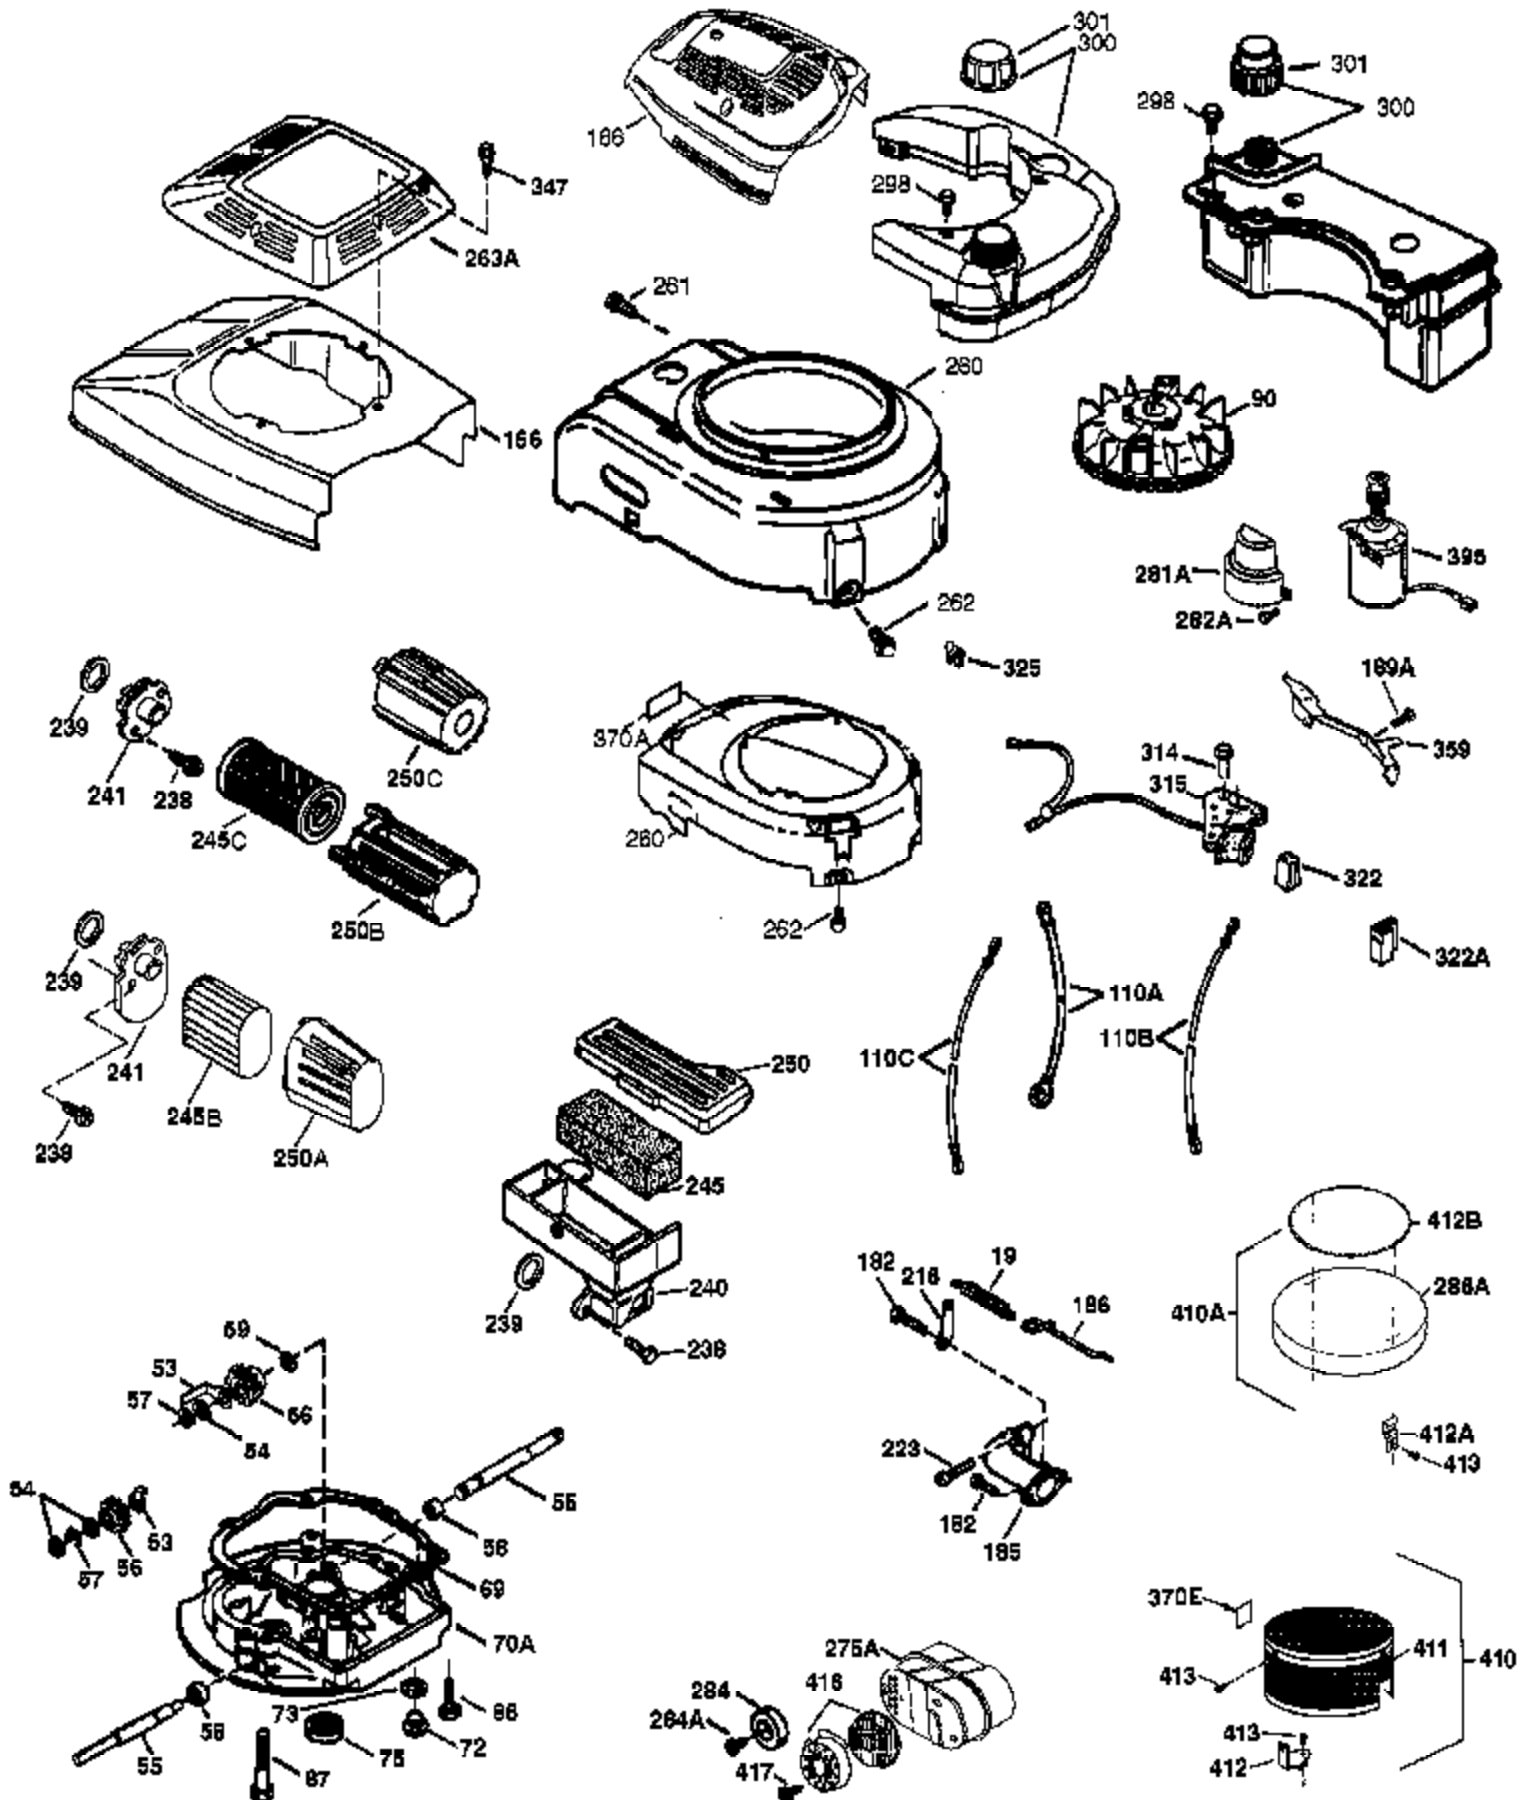

Ref #	Part Number	Qty	Description
19	33578	1	Extension Spring
41	40042	1	Piston & Pin Ass'y. (Std.) (Incl. 43)
41	40043	1	Piston & Pin Ass'y. (.010" OS)(Incl. 43)
69	37797	1	* Mounting Flange Gasket
72	37614	1	Oil Drain Plug
75	28460	1	Oil Seal
86	650488	6	Screw, 1/4-20 x 1-1/4"
90	611213	1	Flywheel
110A	36167A	1	Ground Wire
111B	611224	1	Rocker On/Off Switch
182	6201	2	Screw, 1/4-28 x 7/8"
185	37466	1	Intake Pipe
186	34337	1	Governor Link
189A	650356	1	Screw, T-30, 1/4-20 x 3/8"
223	650451	2	Screw, 1/4-20 x 1"
238	650932	2	Screw, 10-32 x 49/64"
239	34338	1	* Air Cleaner Gasket
241	35797	1	Air Cleaner Collar
245	35066	1	Air Cleaner Filter
250	35986	1	Air Cleaner Cover
260	37334	1	Blower Housing
261	30200	2	Screw, 10-24 x 9/16"
262	650831	2	Screw, 1/4-20 x 1/2"
284	34422	1	Exhaust Deflector
284A	650760	1	Screw, 8-32 x 3/8"
298	28763	2	Screw, 10-32 x 39/64"
300	36279	1	Fuel Tank (Incl. 292 & 301)
301	37844	1	Fuel Cap Ass'y
314	650767	1	Screw, 8-32 x 27/64"
359	36773	1	Starter Guard
416	36085	1	Spark Arrestor Kit (Incl. 417)(Optional)
417	650760	1	Screw, 8-32 x 3/8" (Optional)