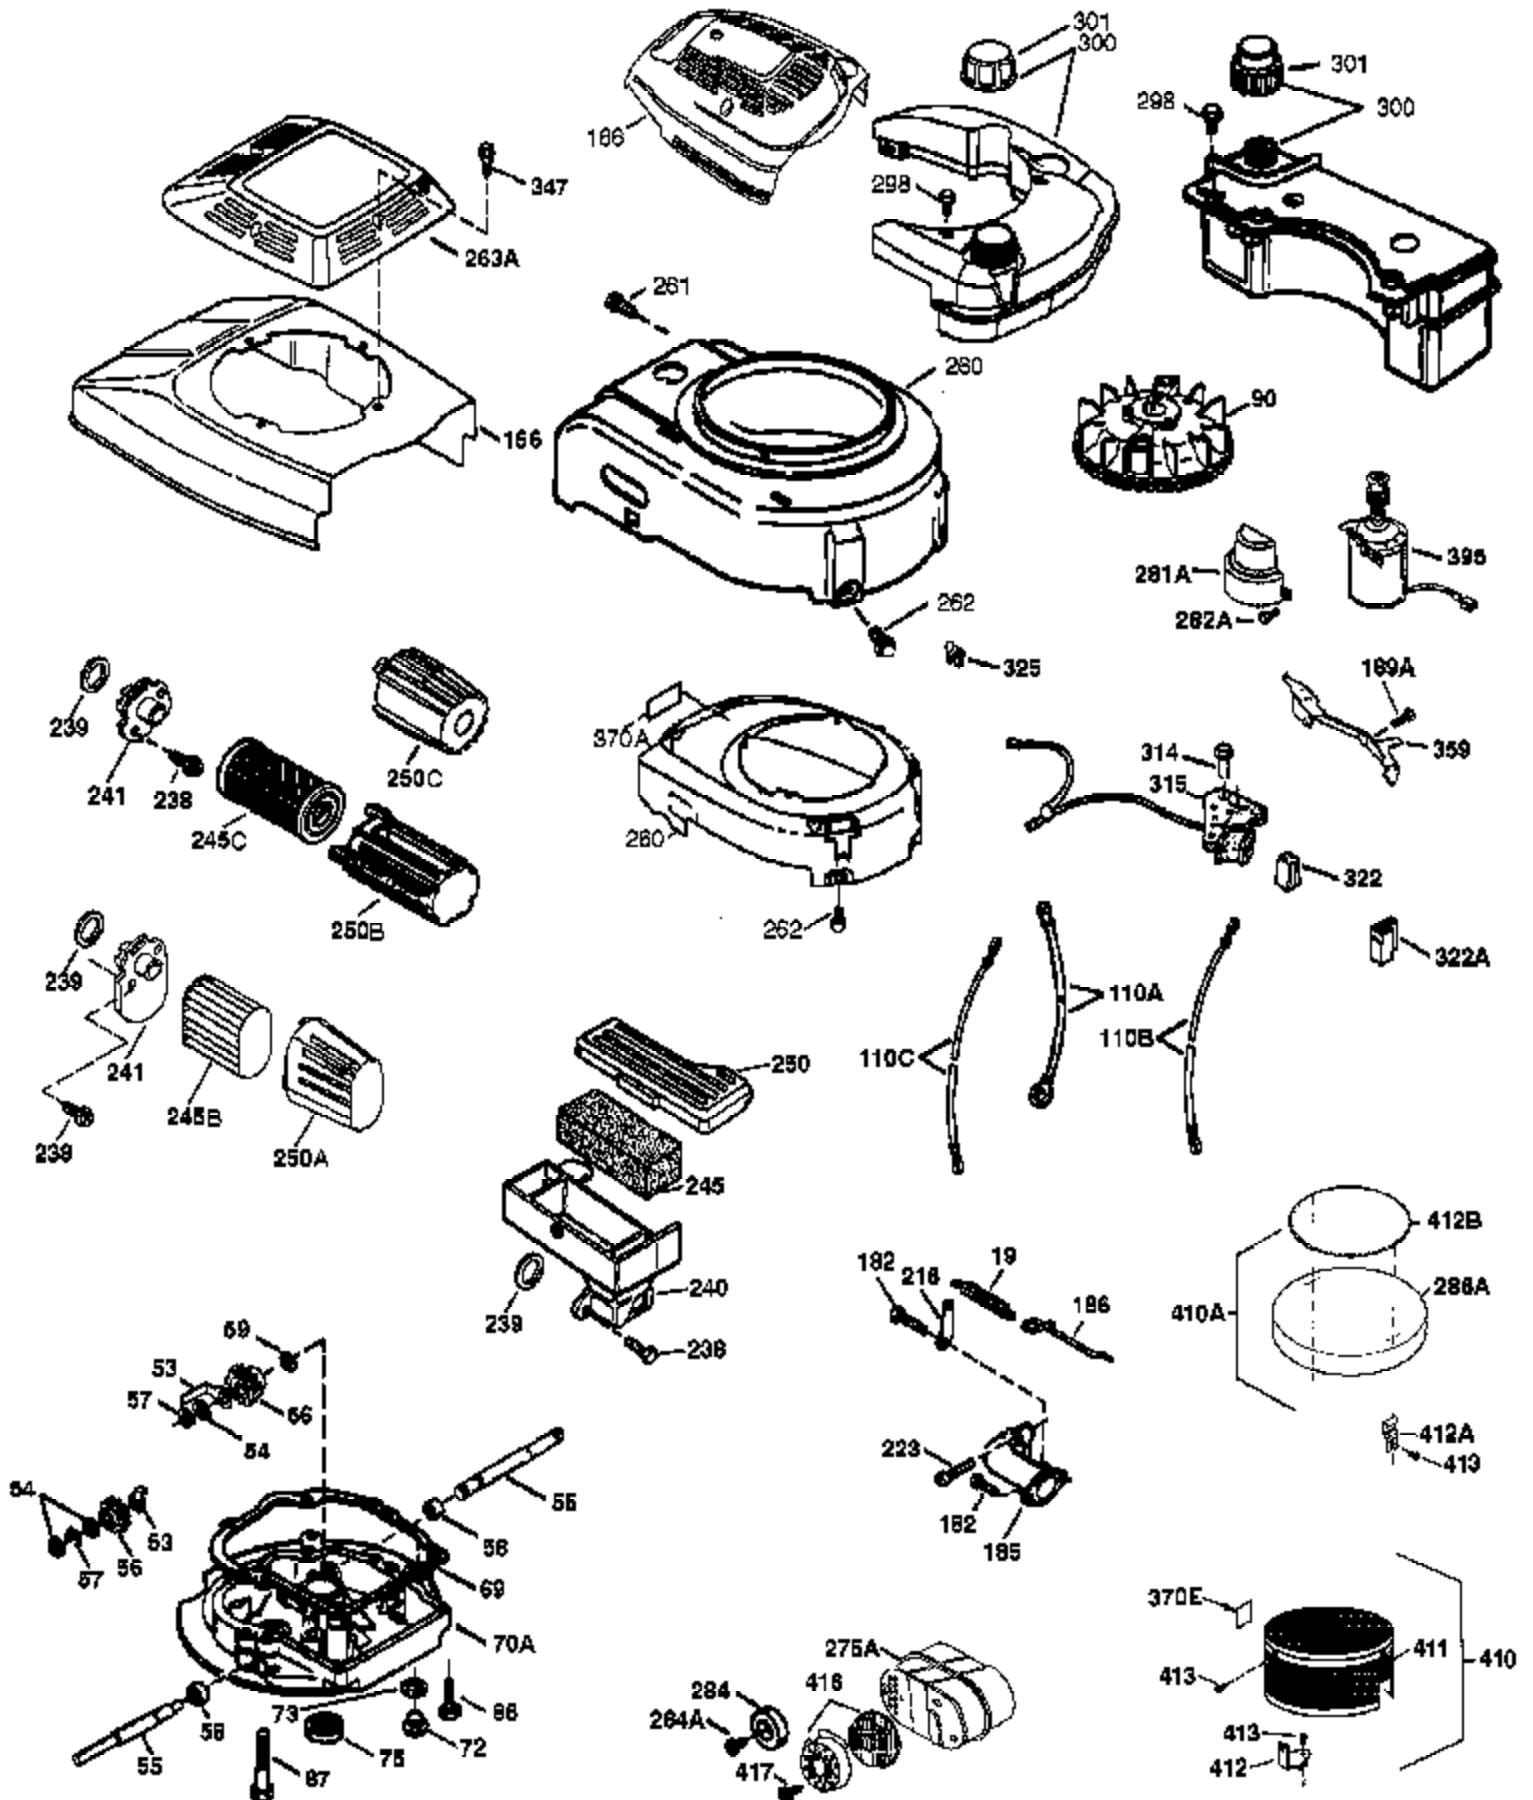

Ref #	Part Number	Qty	Description
19	36281	1	Extension Spring
41	40042	1	Piston & Pin Ass'y. (Std.) (Incl. 43)
41	40043	1	Piston & Pin Ass'y. (.010" OS) (Incl. 43)
69	37797	1	* Mounting Flange Gasket
72	37614	1	Oil Drain Plug
75	27897	1	Oil Seal
86	650488	6	Screw, 1/4-20 x 1-1/4"
90	611213	1	Flywheel
182	6201	2	Screw, 1/4-28 x 7/8"
185	37466	1	Intake Pipe
186	34337	1	Governor Link
223	650451	1	Screw, 1/4-20 x 1"
238	650932	2	Screw, 10-32 x 49/64"
239	34338	1	* Air Cleaner Gasket
241	36919	1	Air Cleaner Collar
245	36905	1	Air Cleaner Filter
250	37122	1	Air Cleaner Cover
251A	650928	1	Wing Nut
251	650886	1	wing Nut
260	36798	1	Blower Housing
261	30200	2	Screw, 10-24 x 9/16"
262	650831	2	Screw, 1/4-20 x 1/2"
275A	37503	1	Spark Arrestor Muffler (Optional) (Inc. 284,284A,416, & 417)
284	36663	1	Muffler Deflector (Inc. 284A)(Optional)
284A	650821	1	Screw, 10-32 x 1/2" (Optional)
298	28763	2	Screw, 10-32 x 35/64"
300	37947	1	Fuel Tank (Incl. 292 & 301)
301	37845	1	Fuel Cap
370E	34387	1	Air Cleaner Decal
375A	37503	1	Spark Arrestor Muffler Kit (Optional)
410	730627		Debris Screen Kit (Incl.251A,370E,411 ,412 & 413)
411	37322	1	Debris Screen (Black)
412	37323	1	Recoil Bracket
413	650910	3	Screw, 8-32 x 1/4"