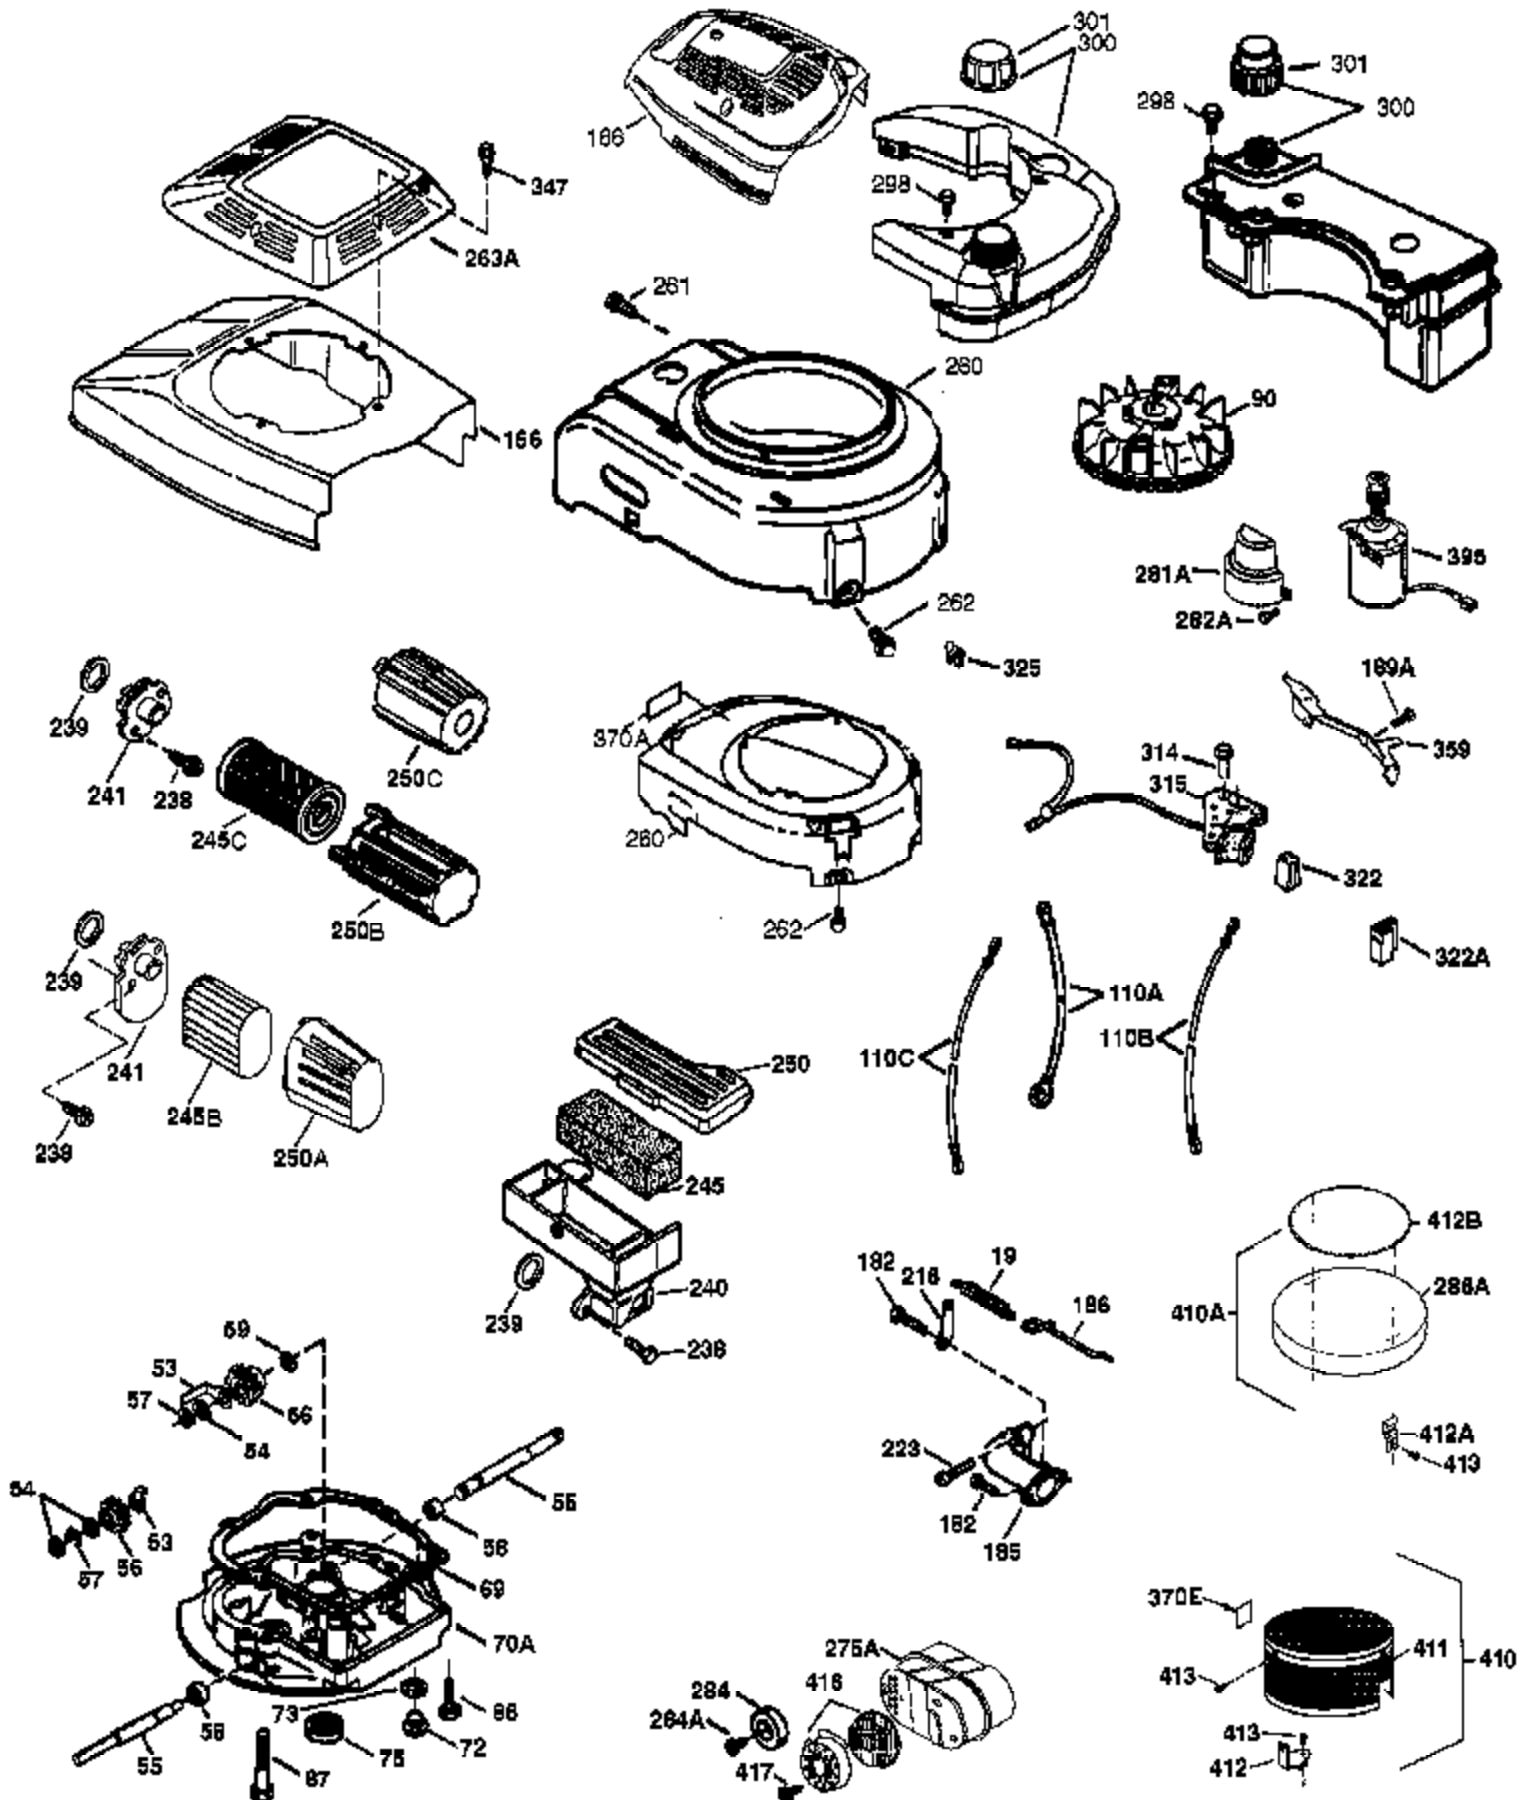

Ref #	Part Number	Qty	Description
179	30593	1	Retainer Clip
182	6201	2	Screw, 1/4-28 x 7/8"
184	26756	1	* Carburetor To Intake Pipe Gasket
185	37466	1	Intake Pipe
186	34337	1	Governor Link
200	32264A	1	Control Bracket (Incl. 203,204 & 206)
203	31342	1	Compression Spring
204	651029	1	Screw, T-10, 5-40 x 7/16"
206	610973	1	Terminal
207	34336A	1	Throttle Link
209	30200	2	Screw, 10-24 x 9/16"
215	32410	1	Control Knob
223	650451	2	Screw, 1/4-20 x 1"
224	36786	1	* Intake Pipe Gasket
238	650932	2	Screw, 10-32 x 49/64"
239	34338	1	* Air Cleaner Gasket
245	36905	1	Air Cleaner Filter
250	37122	1	Air Cleaner Cover
260	36798	1	Blower Housing
261	30200	1	Screw, 10-24 x 9/16"
262	650831	2	Screw, 1/4-20 x 1/2"
275	37192A	1	Muffler
277	650988	2	Screw, 1/4-20 x 2-9/32"
279A	650902	1	Screw, 10-32 x 7/16"
279B	30200	1	Screw, 10-24 x 9/16"
279	650737	1	Screw, 1/4-20 x 1/2"
280	37171A	1	Heat Shield
285	35000A	1	Starter Cup
287	650926	2	Screw, 8-32 x 21/64"
290	29774	1	Fuel Line
292	26460	2	Fuel Line Clamp
300	37947	1	Fuel Tank (Incl. 292 & 301)
301	37844	1	Fuel Cap
305	35647A	1	Oil Fill Tube (Incl. 306)
306	37610	1	* "O"-Ring
307	35499	1	"O"-Ring
309	650562	1	Screw, 10-32 x 1/2"
309A	650783	1	Screw, 10-24 x 3/4"
310	35648	1	Dipstick
311A	37611	1	Hold Down Bracket
313	34080	1	Spacer
324	33177	1	Terminal
370A	36261	1	Lubrication Decal
370C	37318	1	Primer Decal
370K	36695	1	Starter Decal
370B	36507	1	Control Decal
380	640343	1	Carburetor (Incl. 184)
390	590737	1	Rewind Starter (NOTE: This engine could have been built with 590694 starter.)
400	37814A	1	* Gasket Set (Incl. items marked PK in notes)
416	36838A	1	Spark Arrestor Kit (Incl. 417)(Optional)
417	650760	1	Screw, 8-32 x 3/8" (Optional)
420	730225A	1	SAE 30 4-Cycle Engine Oil (Quart)
900	0		Replacement Engine None.
900	0		Replacement Short Block None.