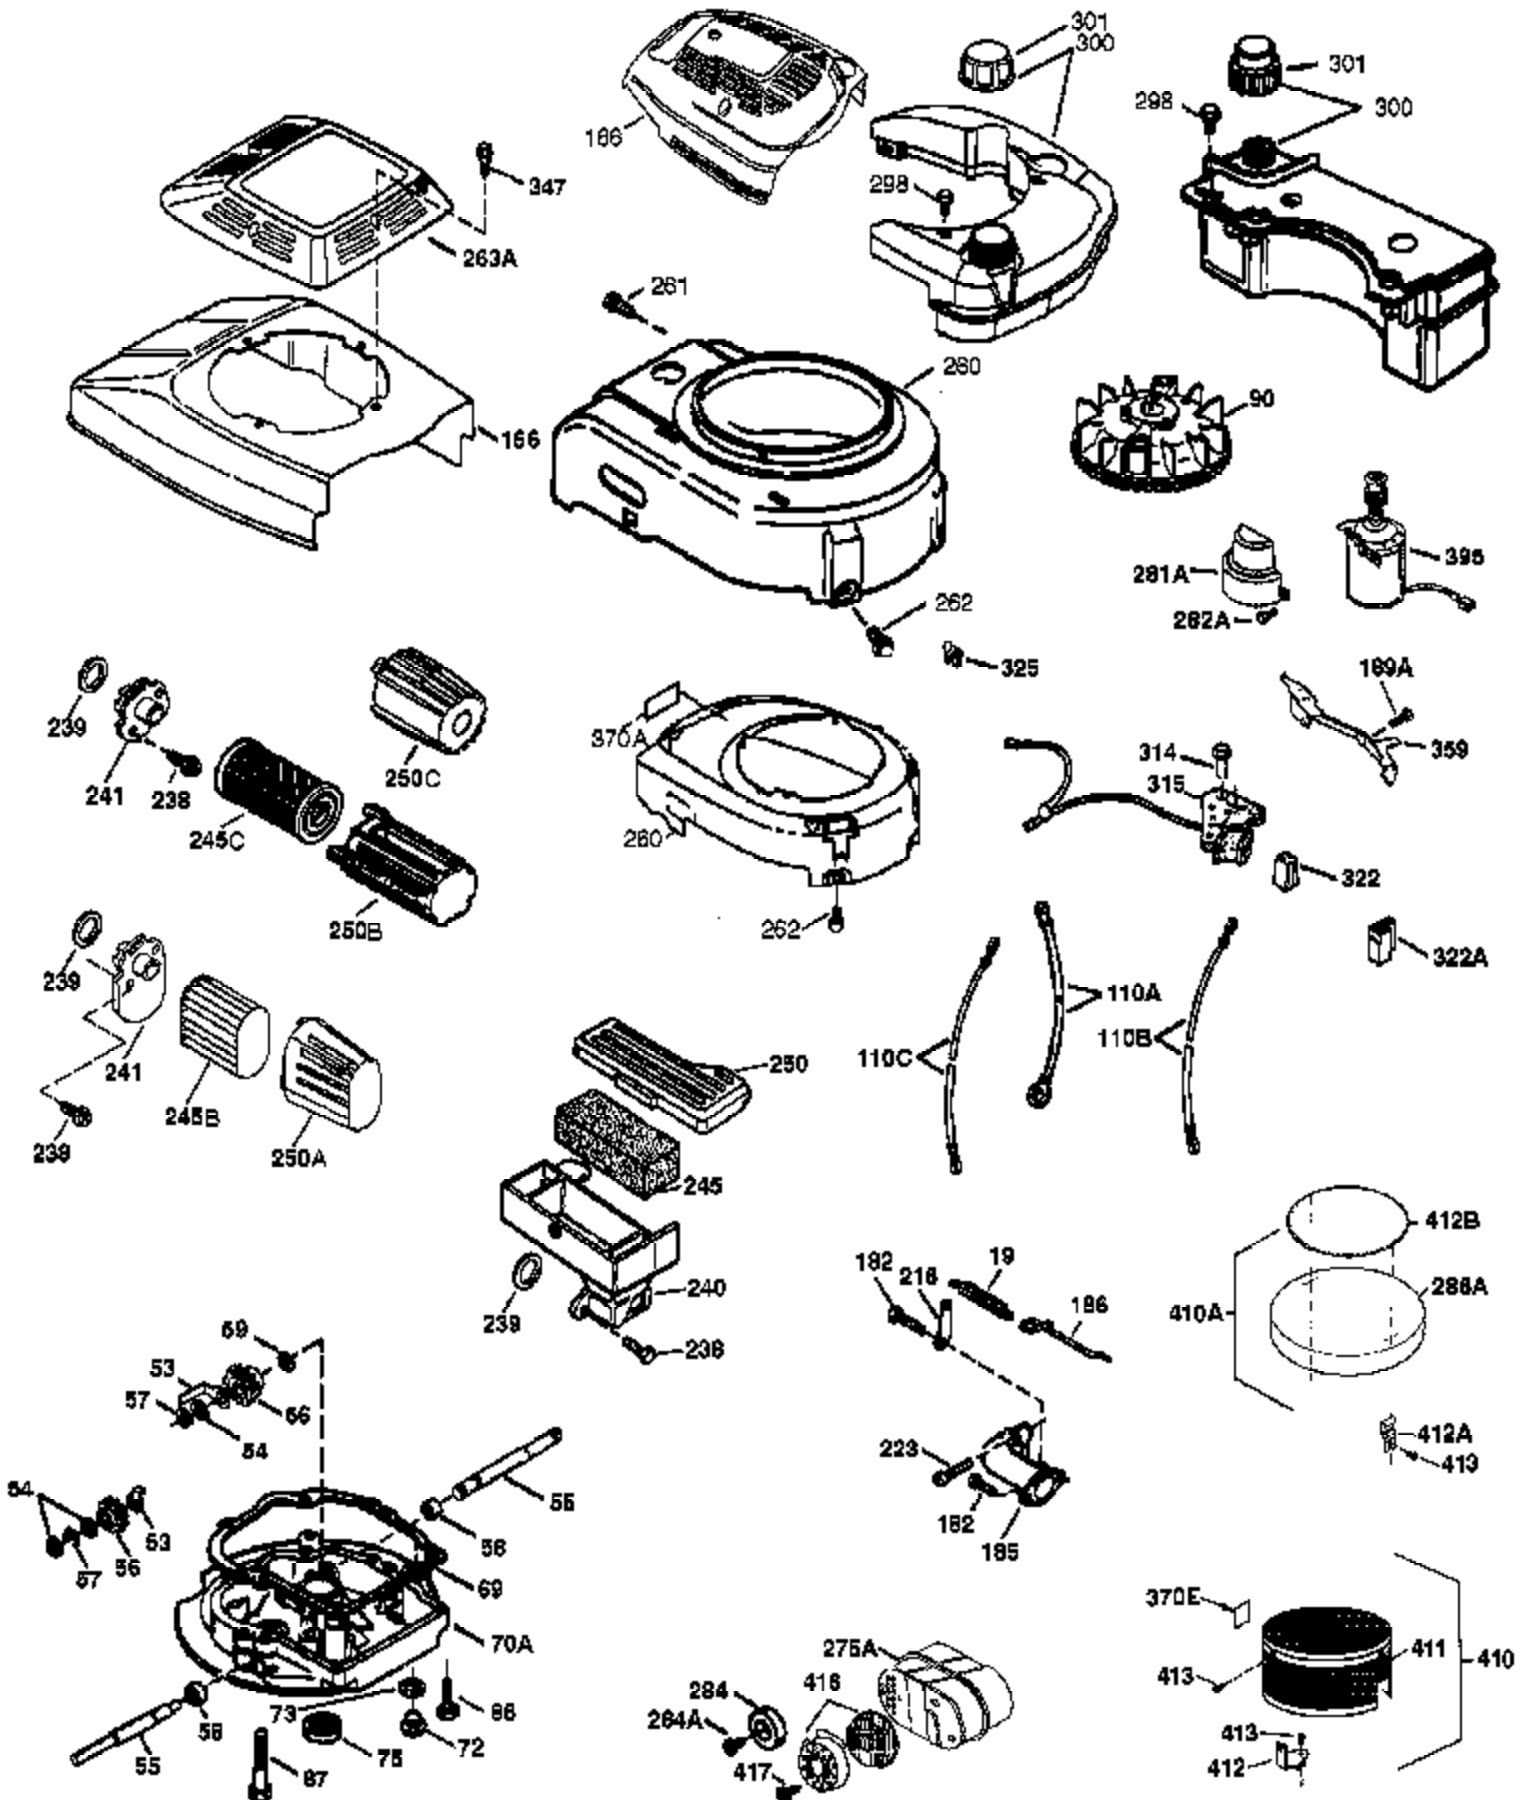

Ref #	Part Number	Qty	Description
19	37329	1	Extension Spring
41	40042	1	Piston & Pin Ass'y. (Std.) (Incl. 43)
41	40043	1	Piston & Pin Ass'y. (.010" OS) (Incl. 43)
69	37797	1	* Mounting Flange Gasket
72	37614	1	Oil Drain Plug
75	27897	1	Oil Seal
86	650488	6	Screw, 1/4-20 x 1-1/4"
90	611213	1	Flywheel
182	6201	2	Screw, 1/4-28 x 7/8"
185	37466	1	Intake Pipe
186	36255	1	Governor Link
223	650451	1	Screw, 1/4-20 x 1"
238	650932	2	Screw, 10-32 x 49/64"
239	34338	1	* Air Cleaner Gasket
241	36919	1	Air Cleaner Collar
245	36905	1	Air Cleaner Filter
250	37122	1	Air Cleaner Cover
251A	650886	1	Wing Nut
260	36798	1	Blower Housing
261	30200	2	Screw, 10-24 x 9/16"
262	650831	2	Screw, 1/4-20 x 1/2"
275A	37503	1	Spark Arrestor Muffler (Optional) (Inc. 284,284A,416, & 417)
284A	650821	1	Screw, 10-32 x 1/2" (Optional)
284	36663	1	Muffler Deflector (Inc. 284A)(Optional)
298	28763	2	Screw, 10-32 x 35/64"
300	37947	1	Fuel Tank (Incl. 292 & 301)
301	37844	1	Fuel Cap
370E	34387	1	Air Cleaner Decal
410	730627		Debris Screen Kit (Incl.251A,370E,411 ,412 & 413)
411	37322	1	Debris Screen (Black)
412	37323	1	Recoil Bracket
413	650910	3	Screw, 8-32 x 1/4"
416	36085	1	Spark Arrestor Kit (Incl. 417)(Optional)
417	650821	1	Screw, 10-32 x 1/2" (Optional)