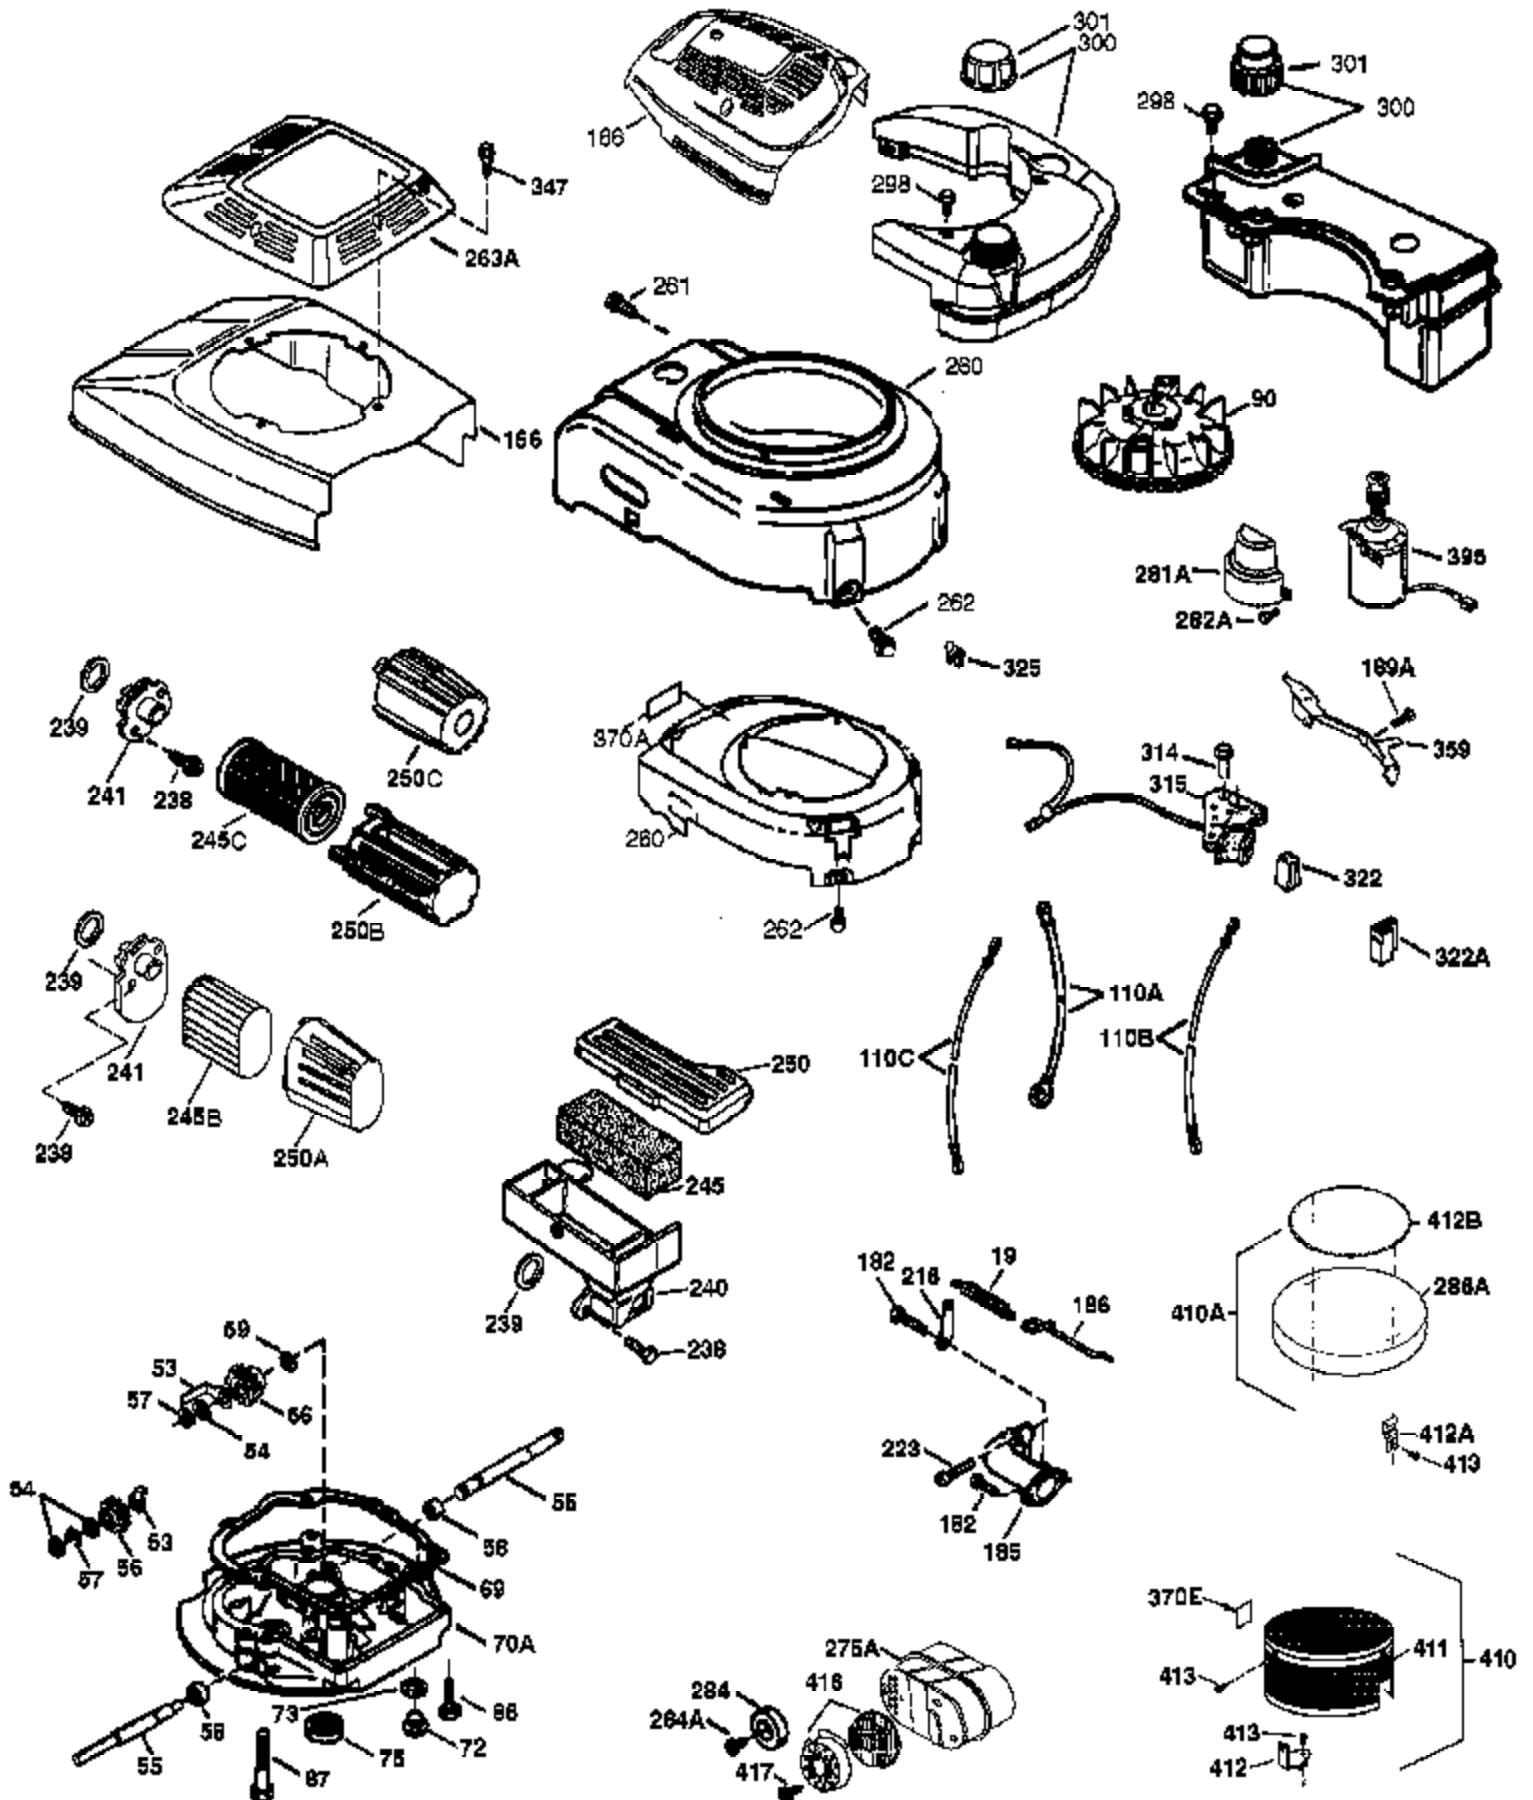

Ref #	Part Number	Qty	Description
19	37329	1	Extension Spring
41	40042	1	Piston & Pin Ass'y. (Std.) (Incl. 43)
41	40043	1	Piston & Pin Ass'y. (.010" OS)(Incl.43)
69	37797	1	* Mounting Flange Gasket
72	37614	1	Oil Drain Plug
75	27897	1	Oil Seal
86	650488	6	Screw, 1/4-20 x 1-1/4"
90	611213	1	Flywheel
182	6201	2	Screw, 1/4-28 x 7/8"
185	37466	1	Intake Pipe
186	36255	1	Governor Link
223	650451	1	Screw, 1/4-20 x 1"
238	650932	2	Screw, 10-32 x 49/64"
239	34338	1	* Air Cleaner Gasket
241	36919	1	Air Cleaner Collar
245	36905	1	Air Cleaner Filter
250	37122	1	Air Cleaner Cover
260	37213A	1	Blower Housing
261	30200	2	Screw, 10-24 x 9/16"
262	650831	2	Screw, 1/4-20 x 1/2"
300	37947	1	Fuel Tank (Incl. 290, 292 & 301)
301	37844	1	Fuel Cap Ass'y
359	36773	1	Blower Housing Guard
371D	37849	1	Caution Decal
416	37530	1	Spark Arrestor Muffler Kit (Optional)