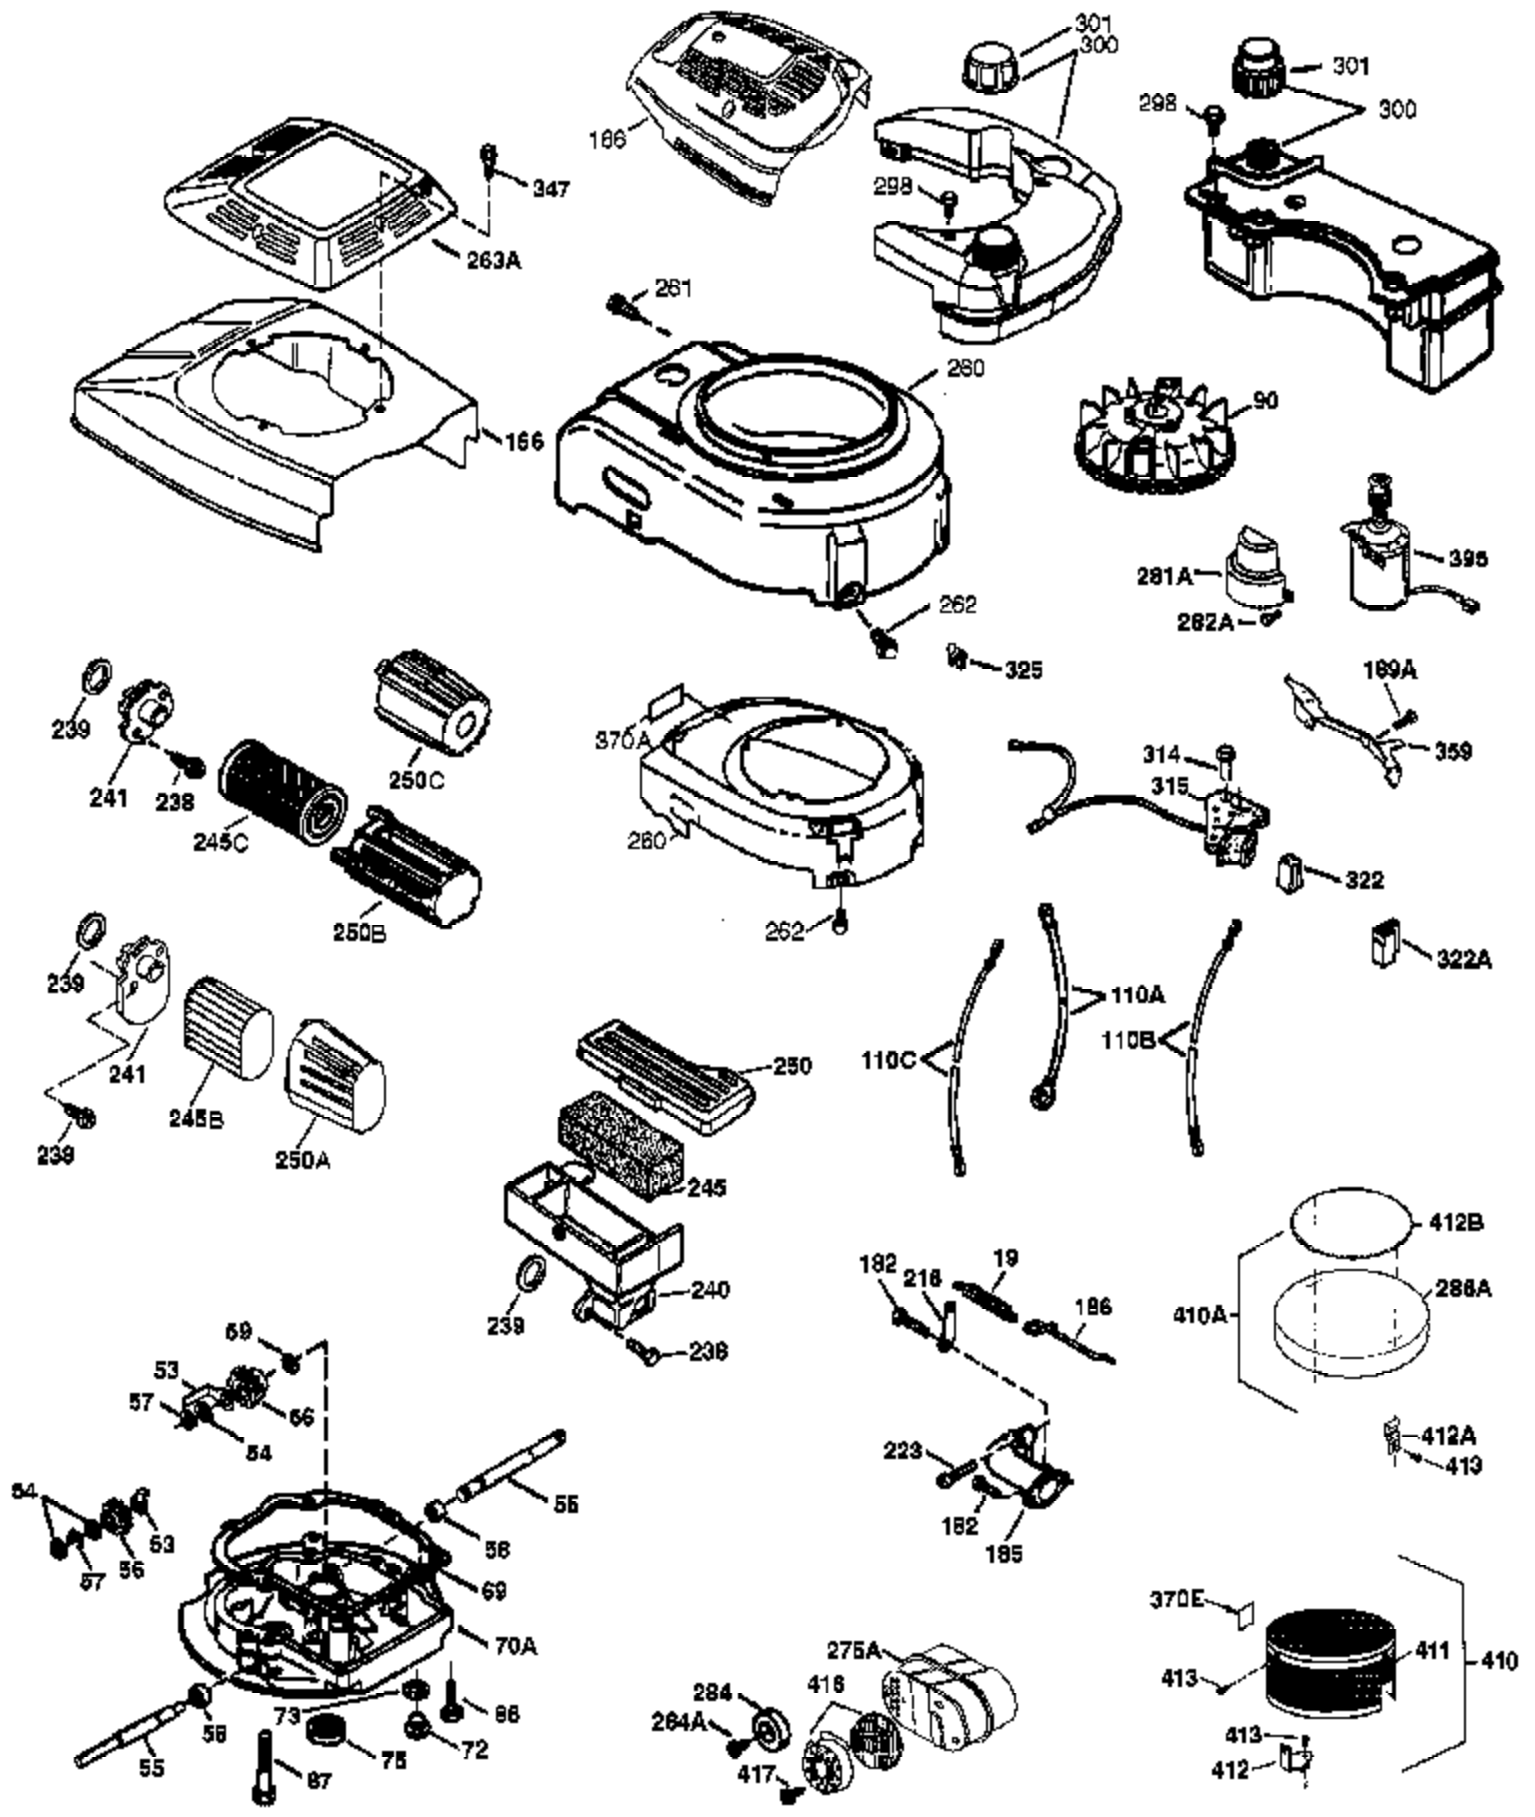

Ref #	Part Number	Qty	Description
174	30200	2	Screw, 10-24 x 9/16"
178	29752	2	Nut & Lock Washer, 1/4-28
179	30593	1	Retainer Clip
182	6201	2	Screw, 1/4-28 x 7/8"
184	26756	1	* Carburetor To Intake Pipe Gasket
185	37466	1	Intake Pipe
186	34337	1	Governor Link
200	33205A	1	Control Bracket (Incl. 202 thru 206)
202	36482	1	Compression Spring
203	31342	1	Compression Spring
204	651029	1	Screw, 5-40 x 7/16"
205	651019	1	Screw, 6-32 x 21/32"
206	610973	1	Terminal
207	34336A	1	Throttle Link
209	30200	2	Screw, 10-24 x 9/16"
215	32410	1	Control Knob
223	650451	2	Screw, 1/4-20 x 1"
224	36786	1	* Intake Pipe Gasket
238	650932	2	Screw, 10-32 x 49/64"
239	34338	1	* Air Cleaner Gasket
245	35066	1	Air Cleaner Filter
250	35986	1	Air Cleaner Cover
260	36798	1	Blower Housing
261	30200	2	Screw, 10-24 x 9/16"
262	650831	2	Screw, 1/4-20 x 1/2"
275	36790A	1	Muffler
277	650988	2	Screw, 1/4-20 x 2-9/32"
279A	650902	1	Screw, 10-32 x 7/16"
279	650737	1	Screw, 1/4-20 x 1/2"
280	37171A	1	Heat Shield
285	35000A	1	Starter Cup
287	650926	4	Screw, 8-32 x 21/64"
290	29774	1	Fuel Line
292	26460	2	Fuel Line Clamp
300	37947	1	Fuel Tank (Incl. 292 & 301)
301	37844	1	Fuel Cap Ass'y
305	35647A	1	Oil Fill Tube (Incl. 306)
306	37610	1	* "O"-Ring
307	35499	1	"O"-Ring
309	650562	1	Screw, 10-32 x 1/2"
309A	650783	1	Screw, 10-24 x 3/4"
310	35648	1	Dipstick
311A	37611	1	Hold Down Bracket
313	34080	1	Spacer
370C	37318	1	Primer Decal (3X)
370B	35169	1	Control Decal (Stop-in-Control)
370F	33183	1	Stop Decal
370K	36695	1	Starter Decal
380	640315	1	Carburetor (Incl. 184)
390	590732A	1	Rewind Starter
400	37814A	1	* Gasket Set (Incl. items marked PK i n notes)
420	730225A	1	SAE 30 4-Cycle Engine Oil (Quart)