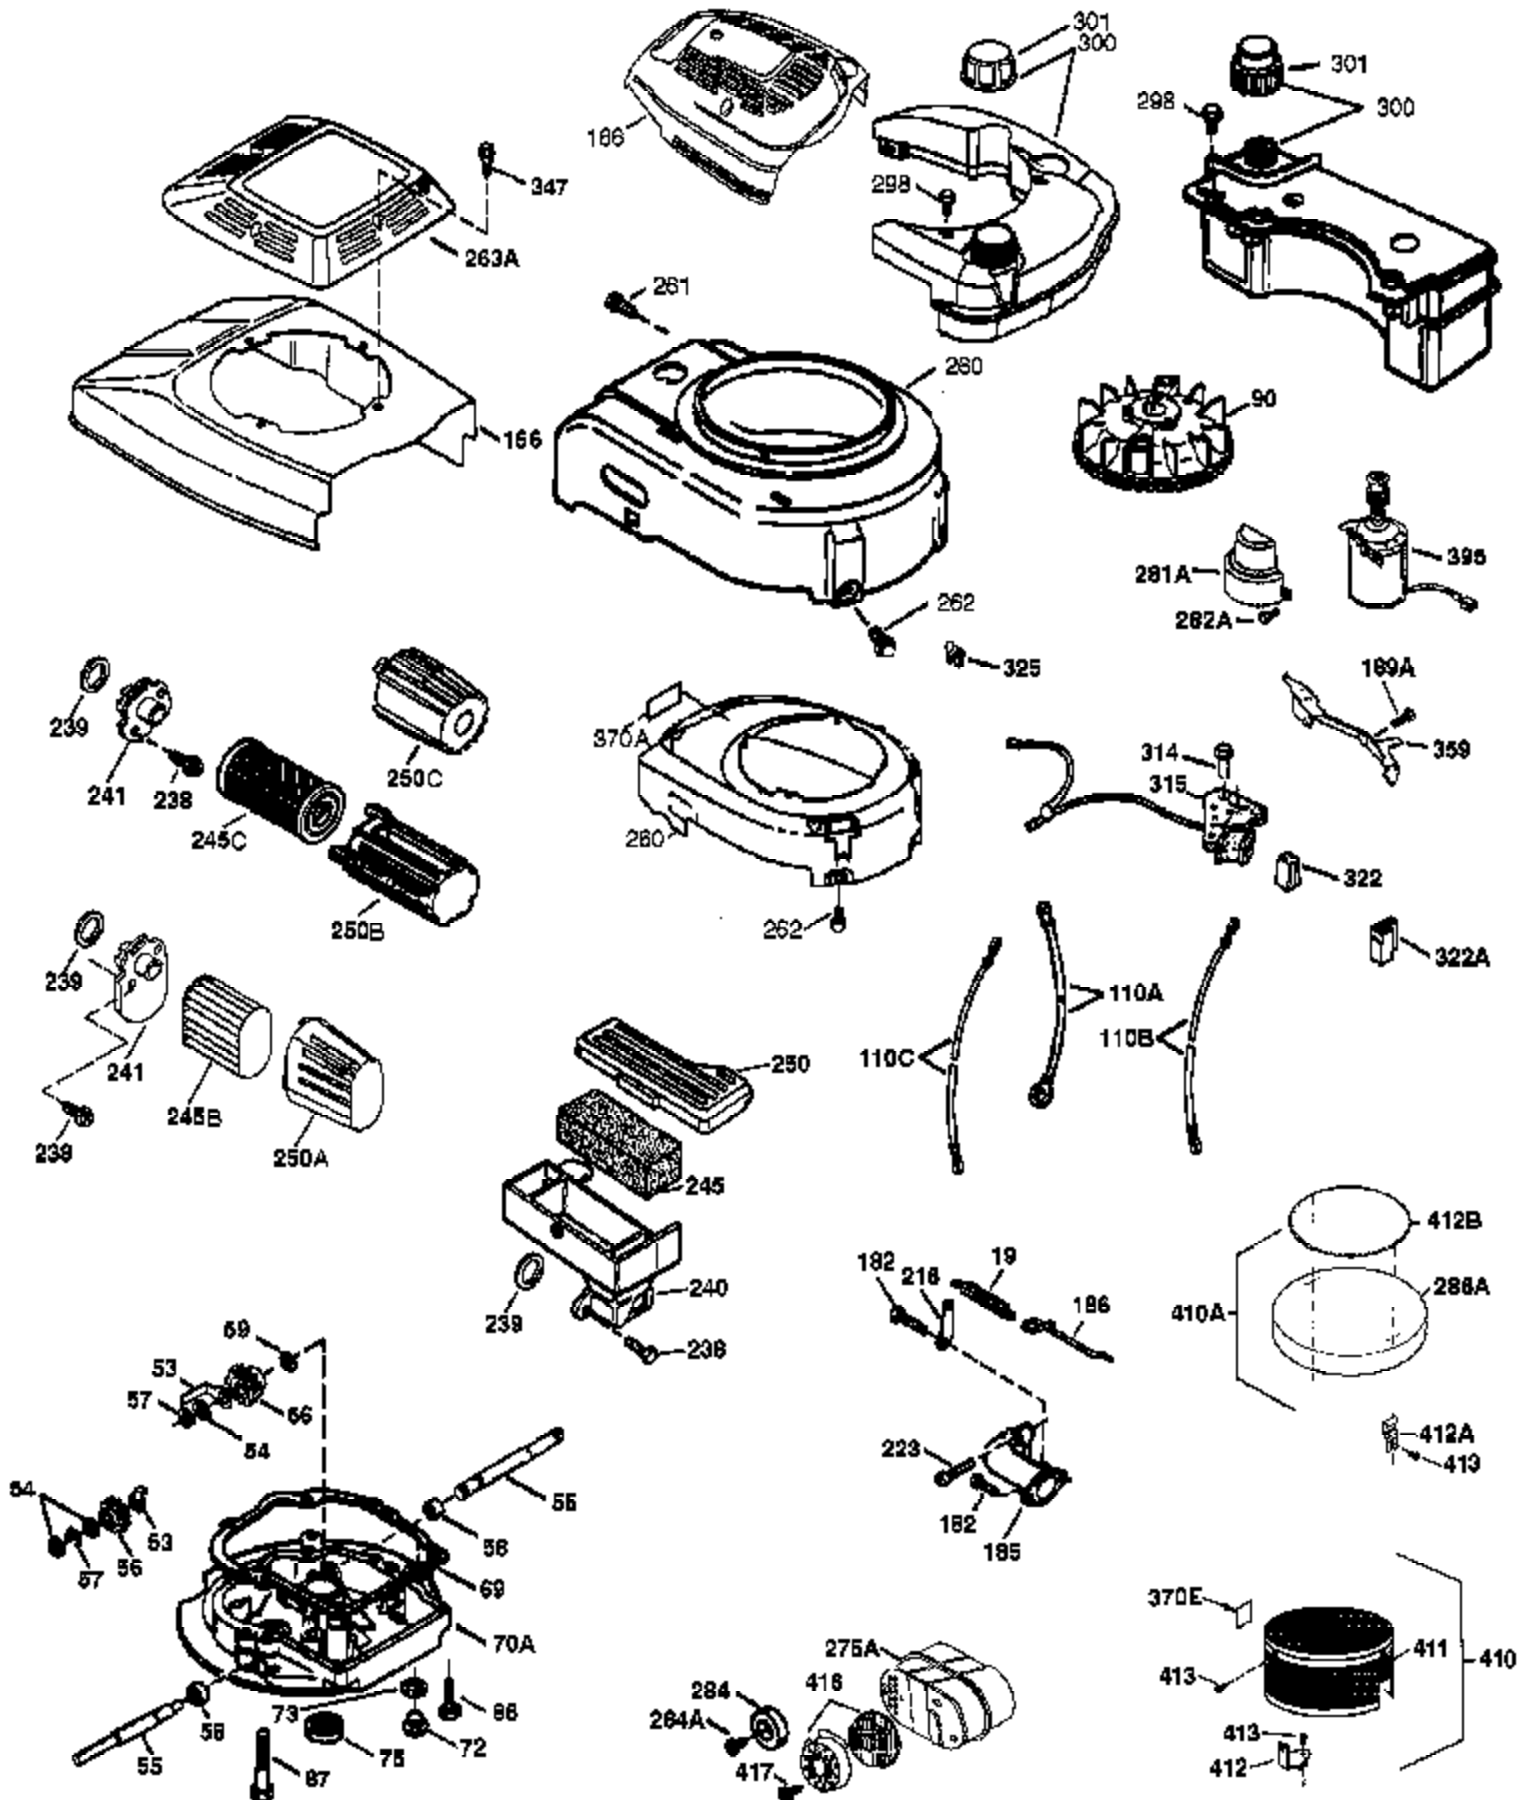

Ref #	Part Number	Qty	Description
41	40042	1	Piston & Pin Ass'y. (Std.) (Incl. 43)
41	40043	1	Piston & Pin Ass'y. (.010" OS) (Incl. 43)
69	37797	1	* Mounting Flange Gasket
72	37614	1	Oil Drain Plug
75	27897	1	Oil Seal
86	650488	6	Screw, 1/4-20 x 1-1/4"
90	611213	1	Flywheel
182	6201	2	Screw, 1/4-28 x 7/8"
185	37466	1	Intake Pipe
186	34337	1	Governor Link
223	650451	1	Screw, 1/4-20 x 1"
238	650932	2	Screw, 10-32 x 49/64"
239	34338	1	* Air Cleaner Gasket
241	36919	1	Air Cleaner Collar
245	36905	1	Air Cleaner Filter
250	37122	1	Air Cleaner Cover
260	37786	1	Blower Housing
261	30200	2	Screw, 10-24 x 9/16"
262	650831	2	Screw, 1/4-20 x 1/2"
263A	37436	1	Starter Grille
300	37947	1	Fuel Tank (Incl. 292 & 301)
301	37845	1	Fuel Cap
347	651079	1	Screw, T-20, 8-32 x 29/64"
355	590701	1	Starter Handle (Black)
370A	36261	1	Lubrication Decal (Replaces 64-831)
416	36085	1	Spark Arrestor Kit (Incl. 417)(Optional)
417	650760	1	Screw, 8-32 x 3/8" (Optional)