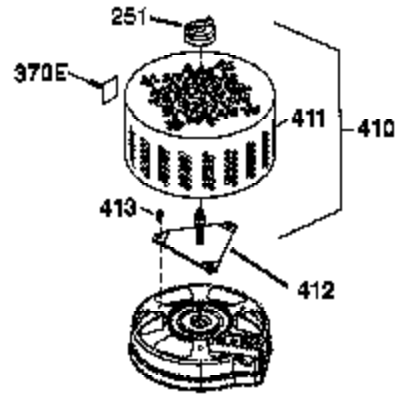

Ref #	Part Number	Qty	Description
238	650932	2	Screw, 10-32 x 49/64"
239	34338	1	* Air Cleaner Gasket
241	36919	1	Air Cleaner Collar
301	37844	1	Fuel Cap
370R	36534	1	Warning Decal
370	35977	1	Instruction Decal (Warning)
416	37530	1	Spark Arrestor Kit (Incl. 417)(Optional)
417	650760	1	Screw, 8-32 x 3/8" (Optional)