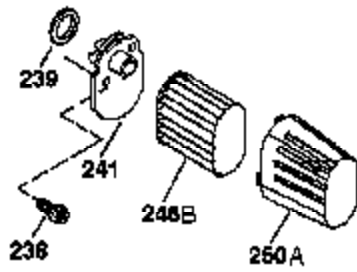

Ref #	Part Number	Qty	Description
238	650932	2	Screw, 10-32 x 49/64"
239	34338	1	* Air Cleaner Gasket
241	36919	1	Air Cleaner Collar
301	37844	1	Fuel Cap
370R	36534	1	Warning Decal
370	35977	1	Instruction Decal (Warning)
416	37530	1	Spark Arrestor Kit (Incl. 417)(Optional)
417	650760	1	Screw, 8-32 x 3/8" (Optional)