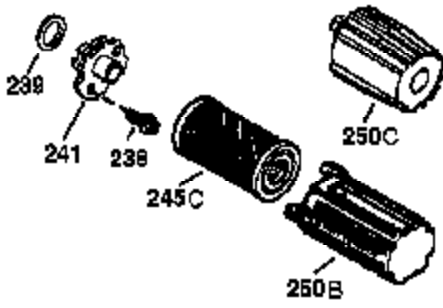

Ref #	Part Number	Qty	Description
238	650932	2	Screw, 10-32 x 49/64"
239	34338	1	* Air Cleaner Gasket
241	36919	1	Air Cleaner Collar
301	37844	1	Fuel Cap
370R	36534	1	Warning Decal
370	35977	1	Instruction Decal (Warning)
416	37530	1	Spark Arrestor Kit (Incl. 417)(Optional)
417	650760	1	Screw, 8-32 x 3/8" (Optional)